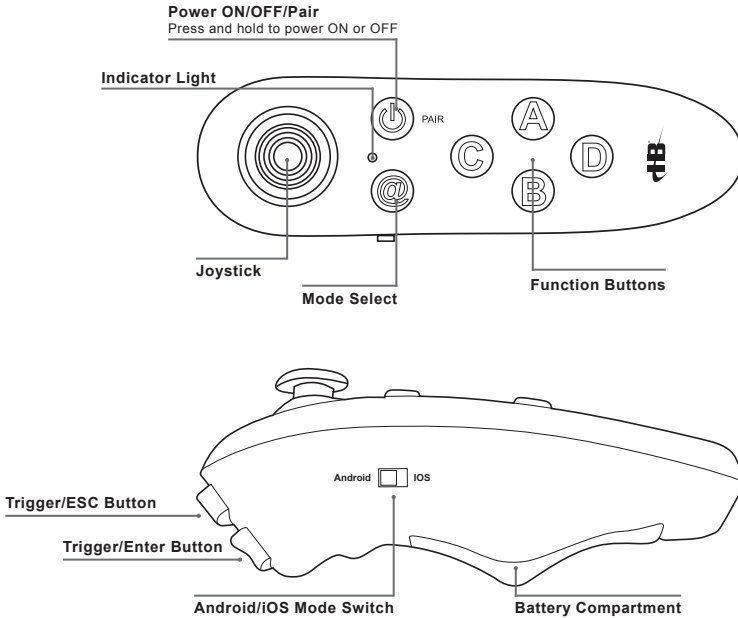

Instruction Manual

Universal VR Remote Controller

Model #: VRRC

Features

- Supports Android/iOS/PC
- 360° joystick
- Shooter key x 2
- Function keys: A, B, C, D
- Function key switch
- iOS/Android switch
- Power/pairing button
- Shutter button for selfies
- DC Battery power: Requires 2 AAA batteries (not included)

Controls

Batteries

Power and Pairing

- Press and hold the **Power/Pair button** to power ON and begin pairing. The indicator will flash blue. On your phone's Bluetooth setting, select **VR BOX** from the list of available options to pair. After pairing, the indicator will slowly flash blue.
- Press and hold **Power/Pair button** for 5 seconds to power OFF.
- Once paired, press and hold the **Power/Pair button**. The remote will power ON and automatically reconnect to your phone.
- Press and hold **Power/Pair button** for 3 seconds to unpair your phone.