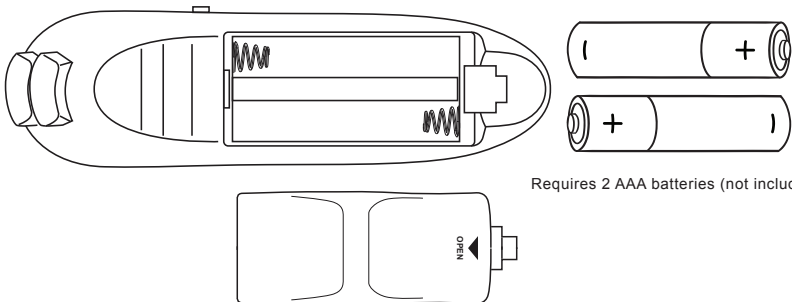

Instruction Manual

Universal VR Remote Controller

Model #: VRRC

Features

- Supports Android/iOS/PC
- 360° joystick
- Shooter key x 2
- Function keys: A, B, C, D
- Function key switch
- iOS/Android switch
- Power/pairing button
- Shutter button for selfies
- DC Battery power: Requires 2 AAA batteries (not included)

Controls

Batteries

Power and Pairing

- Press and hold the **Power/Pair button** to power ON and begin pairing. The indicator will flash blue. On your phone's Bluetooth setting, select **VR BOX** from the list of available options to pair. After pairing, the indicator will slowly flash blue.
- Press and hold **Power/Pair button** for 5 seconds to power OFF.
- Once paired, press and hold the **Power/Pair button**. The remote will power ON and automatically reconnect to your phone.
- Press and hold **Power/Pair button** for 3 seconds to unpair your phone.