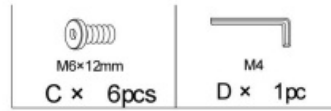

TECHNICAL SPECIFICATIONS

| | | | |
|-------------------------------|-------------------------------------|-------------------------------------|-------------------------------------|
| Model | YJX-CTS-001 | YJX-CTS-002 | YJX-CTS-004 |
| Product Dimensions (LxWxH) | φ600*460mm, 1pc φ 400*360mm, 1pc | φ600*460mm, 1pc φ 400*360mm, 1pc | Φ700*460mm, 1pc Φ 500*360mm, 1pc |
| Net Weight(kg) | About 6.8 | About 6.8 | About 8.9 |

*Products such as specifications, appearance, and design are subject to modification without prior notice

PACKAGE CONTENTS

| | | | |
|--|--|---|---|
| <p>①</p>  <p>x 1</p> | <p>②</p>  <p>x 1</p> | <p>③</p>  <p>x 1</p> | |
| <p>④</p>  <p>x 3</p> | <p>⑤</p>  <p>x 1</p> | <p>⑥</p>  <p>x 1</p> | |
| <p>⑦</p>  <p>x 1</p> | <p>⑧</p>  <p>x 3</p> | | |
| <p>A</p>  <p>M6×35mm x6</p> | <p>B</p>  <p>M6×25mm x8</p> | <p>C</p>  <p>M6×12mm x12</p> | <p>D</p>  <p>M4 x1</p> |
| <p>E</p>  <p>M6 x8</p> | | | |

ASSEMBLY STEPS

Step 1

Step 2

Step 3

Step 4

Step 5

| | |
|---|--|
|  M6×12mm C × 6pcs |  M4 D × 1pc |
|---|--|

Step 6