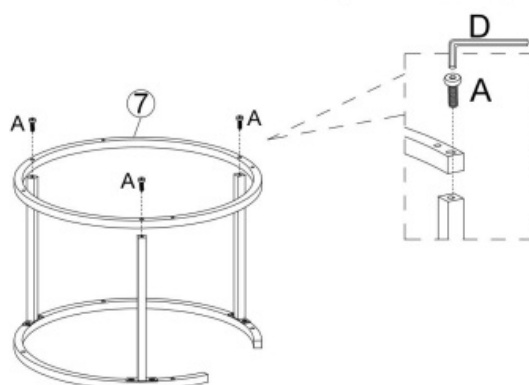

TECHNICAL SPECIFICATIONS

| | | | |
|-------------------------------|-------------------------------------|-------------------------------------|-------------------------------------|
| Model | YJX-CTS-001 | YJX-CTS-002 | YJX-CTS-004 |
| Product Dimensions (LxWxH) | φ600*460mm, 1pc φ 400*360mm, 1pc | φ600*460mm, 1pc φ 400*360mm, 1pc | Φ700*460mm, 1pc Φ 500*360mm, 1pc |
| Net Weight(kg) | About 6.8 | About 6.8 | About 8.9 |

ASSEMBLY STEPS

Step 1

Step 2

Step 3

Step 4

Step 5

| | |
|---|--|
|  M6×12mm C × 6pcs |  M4 D × 1pc |
|---|--|

Step 6

| | |
|---|--|
|  M6×35mm A × 3pcs |  M4 D × 1pc |
|---|--|

Step 7

Step 8

- Manufacturer: Shanghaimuxinmuyeyouxiangongsi
- Address: Shuangchenglu 803nong11hao1602A-1609shi, baoshanqu, shanghai 200000 CN.
- Imported to AUS: SIHAO PTY LTD. 1 ROKEVA STREET EASTWOOD NSW 2122 Australia
- Imported to USA: Sanven Technology Ltd. Suite 250, 9166 Anaheim Place, Rancho Cucamonga, CA 91730