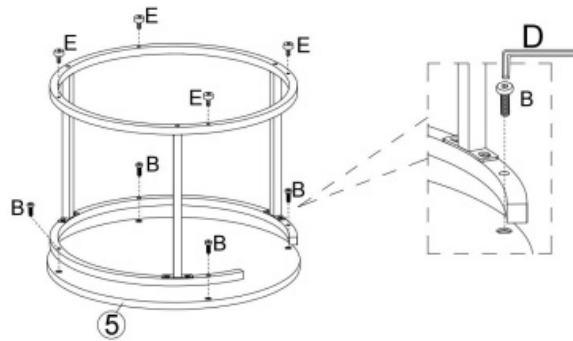

TECHNICAL SPECIFICATIONS

| | | | |
|-------------------------------|-------------------------------------|-------------------------------------|-------------------------------------|
| Model | YJX-CTS-001 | YJX-CTS-002 | YJX-CTS-004 |
| Product Dimensions (LxWxH) | φ600*460mm, 1pc φ 400*360mm, 1pc | φ600*460mm, 1pc φ 400*360mm, 1pc | Φ700*460mm, 1pc Φ 500*360mm, 1pc |
| Net Weight(kg) | About 6.8 | About 6.8 | About 8.9 |

*Products such as specifications, appearance, and design are subject to modification without prior notice

PACKAGE CONTENTS

| | | | |
|--|--|---|---|
| <p>①</p>  <p>x 1</p> | <p>②</p>  <p>x 1</p> | <p>③</p>  <p>x 1</p> | |
| <p>④</p>  <p>x 3</p> | <p>⑤</p>  <p>x 1</p> | <p>⑥</p>  <p>x 1</p> | |
| <p>⑦</p>  <p>x 1</p> | <p>⑧</p>  <p>x 3</p> | | |
| <p>A</p>  <p>M6×35mm x6</p> | <p>B</p>  <p>M6×25mm x8</p> | <p>C</p>  <p>M6×12mm x12</p> | <p>D</p>  <p>M4 x1</p> |
| <p>E</p>  <p>M6 x8</p> | | | |

ASSEMBLY STEPS

Step 1

Step 2

Step 3

Step 4

Step 5

| | |
|---|--|
|  M6×12mm C × 6pcs |  M4 D × 1pc |
|---|--|

Step 6

| | |
|---|--|
|  M6×35mm A × 3pcs |  M4 D × 1pc |
|---|--|

Step 7

Step 8

- Manufacturer: Shanghaimuxinmuyeyouxiangongsi
- Address: Shuangchenglu 803nong11hao1602A-1609shi, baoshanqu, shanghai 200000 CN.
- Imported to AUS: SIHAO PTY LTD. 1 ROKEVA STREET EASTWOOD NSW 2122 Australia
- Imported to USA: Sanven Technology Ltd. Suite 250, 9166 Anaheim Place, Rancho Cucamonga, CA 91730