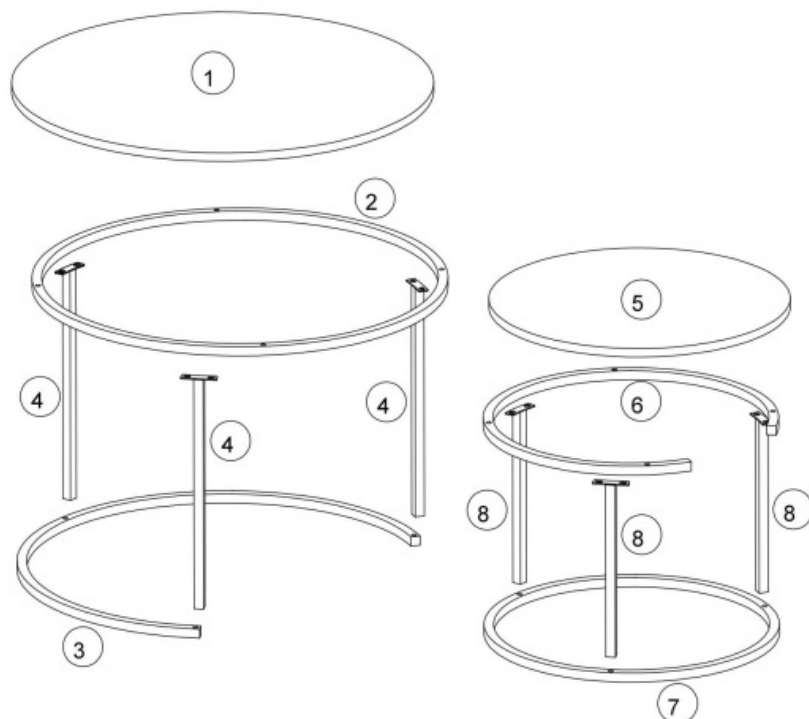

① x 1	② x 1	③ x 1	
④ x 3	⑤ x 1	⑥ x 1	
⑦ x 1	⑧ x 3		
A M6×35mm x6	B M6×25mm x8	C M6×12mm x12	D M4 x1
E M6 x8