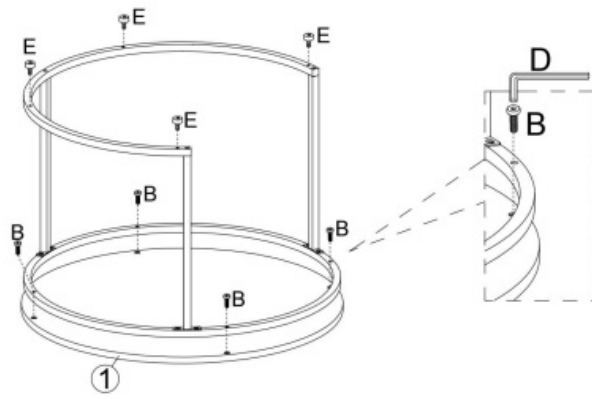

TECHNICAL SPECIFICATIONS

| | | | |
|-------------------------------|-------------------------------------|-------------------------------------|-------------------------------------|
| Model | YJX-CTS-001 | YJX-CTS-002 | YJX-CTS-004 |
| Product Dimensions (LxWxH) | φ600*460mm, 1pc φ 400*360mm, 1pc | φ600*460mm, 1pc φ 400*360mm, 1pc | Φ700*460mm, 1pc Φ 500*360mm, 1pc |
| Net Weight(kg) | About 6.8 | About 6.8 | About 8.9 |

*Products such as specifications, appearance, and design are subject to modification without prior notice

PACKAGE CONTENTS

| | | | |
|--|--|---|---|
| <p>①</p>  <p>x 1</p> | <p>②</p>  <p>x 1</p> | <p>③</p>  <p>x 1</p> | |
| <p>④</p>  <p>x 3</p> | <p>⑤</p>  <p>x 1</p> | <p>⑥</p>  <p>x 1</p> | |
| <p>⑦</p>  <p>x 1</p> | <p>⑧</p>  <p>x 3</p> | | |
| <p>A</p>  <p>M6×35mm x6</p> | <p>B</p>  <p>M6×25mm x8</p> | <p>C</p>  <p>M6×12mm x12</p> | <p>D</p>  <p>M4 x1</p> |
| <p>E</p>  <p>M6 x8</p> | | | |

ASSEMBLY STEPS

Step 1

Step 2

Step 3

Step 4

Step 5

| | |
|---|--|
|  M6×12mm C × 6pcs |  M4 D × 1pc |
|---|--|

Step 6

| | |
|---|--|
|  M6×35mm A × 3pcs |  M4 D × 1pc |
|---|--|

Step 7

Step 8

- Manufacturer: Shanghaimuxinmuyeyouxiangongsi
- Address: Shuangchenglu 803nong11hao1602A-1609shi, baoshanqu, shanghai 200000 CN.
- Imported to AUS: SIHAO PTY LTD. 1 ROKEVA STREET EASTWOOD NSW 2122 Australia
- Imported to USA: Sanven Technology Ltd. Suite 250, 9166 Anaheim Place, Rancho Cucamonga, CA 91730