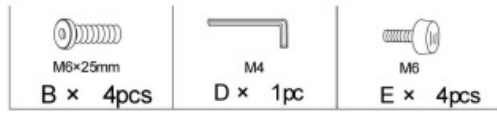

TECHNICAL SPECIFICATIONS

| | | | |
|-------------------------------|-------------------------------------|-------------------------------------|-------------------------------------|
| Model | YJX-CTS-001 | YJX-CTS-002 | YJX-CTS-004 |
| Product Dimensions (LxWxH) | φ600*460mm, 1pc φ 400*360mm, 1pc | φ600*460mm, 1pc φ 400*360mm, 1pc | Φ700*460mm, 1pc Φ 500*360mm, 1pc |
| Net Weight(kg) | About 6.8 | About 6.8 | About 8.9 |

*Products such as specifications, appearance, and design are subject to modification without prior notice

PACKAGE CONTENTS

| | | | |
|--|--|---|---|
| <p>①</p>  <p>x 1</p> | <p>②</p>  <p>x 1</p> | <p>③</p>  <p>x 1</p> | |
| <p>④</p>  <p>x 3</p> | <p>⑤</p>  <p>x 1</p> | <p>⑥</p>  <p>x 1</p> | |
| <p>⑦</p>  <p>x 1</p> | <p>⑧</p>  <p>x 3</p> | | |
| <p>A</p>  <p>M6×35mm x6</p> | <p>B</p>  <p>M6×25mm x8</p> | <p>C</p>  <p>M6×12mm x12</p> | <p>D</p>  <p>M4 x1</p> |
| <p>E</p>  <p>M6 x8</p> | | | |

ASSEMBLY STEPS

Step 1

Step 2

Step 3

Step 4

Step 5

| | |
|---|--|
|  M6×12mm C × 6pcs |  M4 D × 1pc |
|---|--|

Step 6

| | |
|---|--|
|  M6×35mm A × 3pcs |  M4 D × 1pc |
|---|--|

Step 7

Step 8

- Manufacturer: Shanghaimuxinmuyeyouxiangongsi
- Address: Shuangchenglu 803nong11hao1602A-1609shi, baoshanqu, shanghai 200000 CN.
- Imported to AUS: SIHAO PTY LTD. 1 ROKEVA STREET EASTWOOD NSW 2122 Australia
- Imported to USA: Sanven Technology Ltd. Suite 250, 9166 Anaheim Place, Rancho Cucamonga, CA 91730