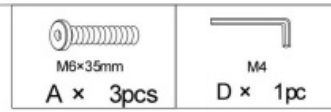

TECHNICAL SPECIFICATIONS

| | | | |
|-------------------------------|-------------------------------------|-------------------------------------|-------------------------------------|
| Model | YJX-CTS-001 | YJX-CTS-002 | YJX-CTS-004 |
| Product Dimensions (LxWxH) | φ600*460mm, 1pc φ 400*360mm, 1pc | φ600*460mm, 1pc φ 400*360mm, 1pc | Φ700*460mm, 1pc Φ 500*360mm, 1pc |
| Net Weight(kg) | About 6.8 | About 6.8 | About 8.9 |

*Products such as specifications, appearance, and design are subject to modification without prior notice

PACKAGE CONTENTS

| | | | |
|--|--|---|---|
| <p>①</p>  <p>x 1</p> | <p>②</p>  <p>x 1</p> | <p>③</p>  <p>x 1</p> | |
| <p>④</p>  <p>x 3</p> | <p>⑤</p>  <p>x 1</p> | <p>⑥</p>  <p>x 1</p> | |
| <p>⑦</p>  <p>x 1</p> | <p>⑧</p>  <p>x 3</p> | | |
| <p>A</p>  <p>M6×35mm x6</p> | <p>B</p>  <p>M6×25mm x8</p> | <p>C</p>  <p>M6×12mm x12</p> | <p>D</p>  <p>M4 x1</p> |
| <p>E</p>  <p>M6 x8</p> | | | |

ASSEMBLY STEPS

Step 1

Step 2

Step 3

Step 4

Step 5

| | |
|---|--|
|  M6×12mm C × 6pcs |  M4 D × 1pc |
|---|--|

Step 6