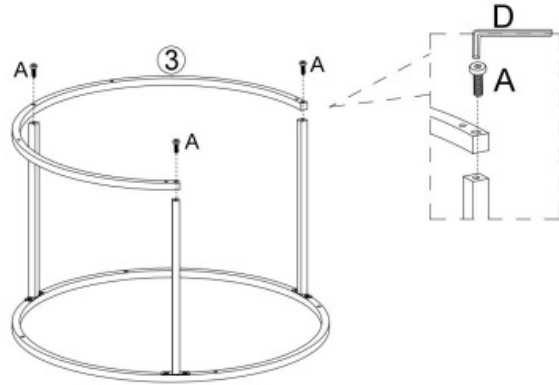

TECHNICAL SPECIFICATIONS

| | | | |
|-------------------------------|-------------------------------------|-------------------------------------|-------------------------------------|
| Model | YJX-CTS-001 | YJX-CTS-002 | YJX-CTS-004 |
| Product Dimensions (LxWxH) | φ600*460mm, 1pc φ 400*360mm, 1pc | φ600*460mm, 1pc φ 400*360mm, 1pc | Φ700*460mm, 1pc Φ 500*360mm, 1pc |
| Net Weight(kg) | About 6.8 | About 6.8 | About 8.9 |

*Products such as specifications, appearance, and design are subject to modification without prior notice

PACKAGE CONTENTS

| | | | |
|--|--|---|---|
| <p>①</p>  <p>x 1</p> | <p>②</p>  <p>x 1</p> | <p>③</p>  <p>x 1</p> | |
| <p>④</p>  <p>x 3</p> | <p>⑤</p>  <p>x 1</p> | <p>⑥</p>  <p>x 1</p> | |
| <p>⑦</p>  <p>x 1</p> | <p>⑧</p>  <p>x 3</p> | | |
| <p>A</p>  <p>M6×35mm x6</p> | <p>B</p>  <p>M6×25mm x8</p> | <p>C</p>  <p>M6×12mm x12</p> | <p>D</p>  <p>M4 x1</p> |
| <p>E</p>  <p>M6 x8</p> | | | |

ASSEMBLY STEPS

Step 1

Step 2

Step 3

Step 4

Step 5

| | |
|---|--|
|  M6×12mm C × 6pcs |  M4 D × 1pc |
|---|--|

Step 6