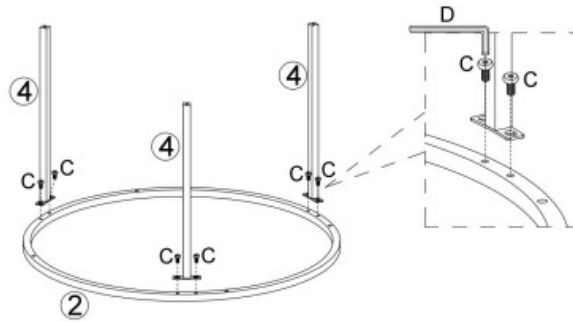

TECHNICAL SPECIFICATIONS

| | | | |
|-------------------------------|-------------------------------------|-------------------------------------|-------------------------------------|
| Model | YJX-CTS-001 | YJX-CTS-002 | YJX-CTS-004 |
| Product Dimensions (LxWxH) | φ600*460mm, 1pc φ 400*360mm, 1pc | φ600*460mm, 1pc φ 400*360mm, 1pc | Φ700*460mm, 1pc Φ 500*360mm, 1pc |
| Net Weight(kg) | About 6.8 | About 6.8 | About 8.9 |

*Products such as specifications, appearance, and design are subject to modification without prior notice

PACKAGE CONTENTS

| | | | |
|--|--|---|---|
| <p>①</p>  <p>x 1</p> | <p>②</p>  <p>x 1</p> | <p>③</p>  <p>x 1</p> | |
| <p>④</p>  <p>x 3</p> | <p>⑤</p>  <p>x 1</p> | <p>⑥</p>  <p>x 1</p> | |
| <p>⑦</p>  <p>x 1</p> | <p>⑧</p>  <p>x 3</p> | | |
| <p>A</p>  <p>M6×35mm x6</p> | <p>B</p>  <p>M6×25mm x8</p> | <p>C</p>  <p>M6×12mm x12</p> | <p>D</p>  <p>M4 x1</p> |
| <p>E</p>  <p>M6 x8</p> | | | |

ASSEMBLY STEPS

Step 1

Step 2

Step 3

Step 4

Step 5

| | |
|---|--|
|  M6×12mm C × 6pcs |  M4 D × 1pc |
|---|--|

Step 6

| | |
|---|--|
|  M6×35mm A × 3pcs |  M4 D × 1pc |
|---|--|

Step 7

Step 8

- Manufacturer: Shanghaimuxinmuyeyouxiangongsi
- Address: Shuangchenglu 803nong11hao1602A-1609shi, baoshanqu, shanghai 200000 CN.
- Imported to AUS: SIHAO PTY LTD. 1 ROKEVA STREET EASTWOOD NSW 2122 Australia
- Imported to USA: Sanven Technology Ltd. Suite 250, 9166 Anaheim Place, Rancho Cucamonga, CA 91730