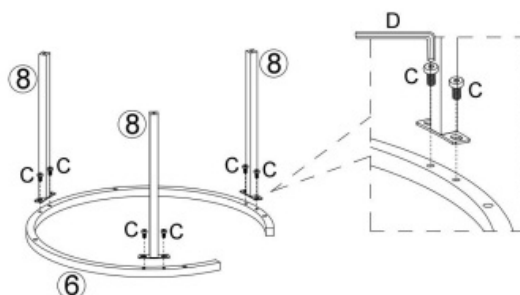

TECHNICAL SPECIFICATIONS

| | | | |
|-------------------------------|-------------------------------------|-------------------------------------|-------------------------------------|
| Model | YJX-CTS-001 | YJX-CTS-002 | YJX-CTS-004 |
| Product Dimensions (LxWxH) | φ600*460mm, 1pc φ 400*360mm, 1pc | φ600*460mm, 1pc φ 400*360mm, 1pc | Φ700*460mm, 1pc Φ 500*360mm, 1pc |
| Net Weight(kg) | About 6.8 | About 6.8 | About 8.9 |

*Products such as specifications, appearance, and design are subject to modification without prior notice

PACKAGE CONTENTS

| | | | |
|--|--|---|---|
| <p>①</p>  <p>x 1</p> | <p>②</p>  <p>x 1</p> | <p>③</p>  <p>x 1</p> | |
| <p>④</p>  <p>x 3</p> | <p>⑤</p>  <p>x 1</p> | <p>⑥</p>  <p>x 1</p> | |
| <p>⑦</p>  <p>x 1</p> | <p>⑧</p>  <p>x 3</p> | | |
| <p>A</p>  <p>M6×35mm x6</p> | <p>B</p>  <p>M6×25mm x8</p> | <p>C</p>  <p>M6×12mm x12</p> | <p>D</p>  <p>M4 x1</p> |
| <p>E</p>  <p>M6 x8</p> | | | |

ASSEMBLY STEPS

Step 1

Step 2

Step 3

Step 4

Step 5

| | |
|---|--|
|  M6×12mm C × 6pcs |  M4 D × 1pc |
|---|--|

Step 6

| | |
|---|--|
|  M6×35mm A × 3pcs |  M4 D × 1pc |
|---|--|

Step 7

Step 8

- Manufacturer: Shanghaimuxinmuyeyouxiangongsi
- Address: Shuangchenglu 803nong11hao1602A-1609shi, baoshanqu, shanghai 200000 CN.
- Imported to AUS: SIHAO PTY LTD. 1 ROKEVA STREET EASTWOOD NSW 2122 Australia
- Imported to USA: Sanven Technology Ltd. Suite 250, 9166 Anaheim Place, Rancho Cucamonga, CA 91730