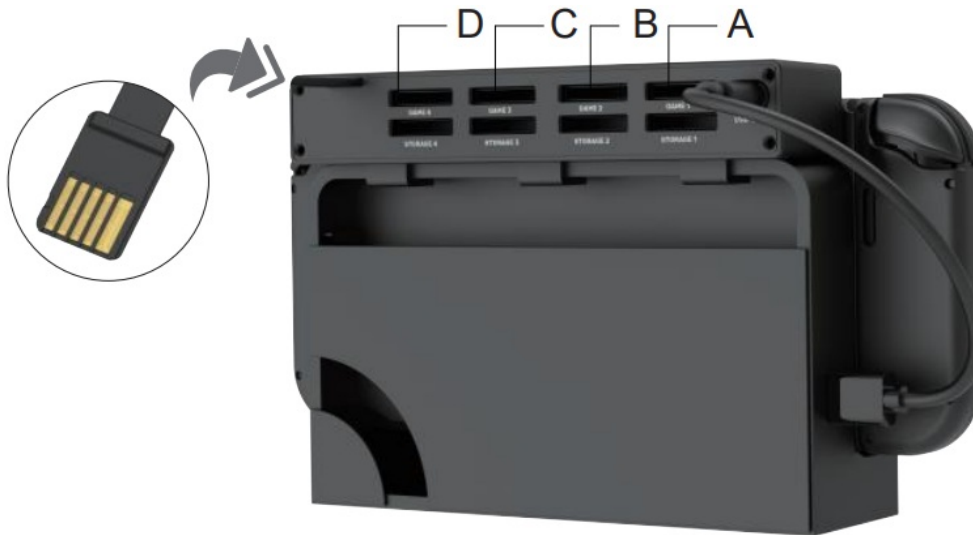

UNITEK D1100A Multi Port Switch Game Card Reader User Manual

[Home](#) » [UNITEK](#) » UNITEK D1100A Multi Port Switch Game Card Reader User Manual 

Human friendly

**Multi-port Switch Game Card Reader
User Manual**

Contents

- [1 D1100A Multi Port Switch Game Card Reader](#)
- [2 Product Diagram](#)
- [3 Package Contents](#)
- [4 How to Use](#)
- [5 Warranty](#)
- [6 Documents / Resources](#)
 - [6.1 References](#)

Product Diagram

LED Light Indicator

- A: 1 Game Card Slot: Red
- B: 2 Game Card Slot: Orange
- C: 3 Game Card Slot: Pink
- D: 4 Game Card Slot: Yellow

Package Contents

- 1 x Switch Game Card Reader
- 1 x USB A to C Power Cable

How to Use

- Step 1: Snap the Switch Game Card Switcher into the Switch Dock.
- Step 2: Connect the USB C cable to the Switch Dock.
- Step 3: Insert the connecting plug into the game card slot on Switch Console.
- Step 4: Insert the game cards you need into the card slots accordingly.