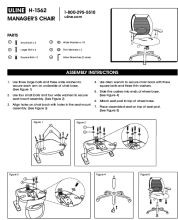

File Downloads

ULINE Instruction Manual [Download](#) [optimized]
H-1562, Manager's Chair [Download](#)

Related Manuals

1. [dams Catania Leather Faced Managers Chair Instructions](#) CAT300T1 ...
2. [ULINE ERGO Mesh Chair User Manual](#) H-7690 ERGO MESH CHAIR 1-800-295-5510 uline.com PARTS ASSEMBLY 1.Sert casters...
3. [ULINE Deluxe Mesh Chair Instructions](#) ULINE Deluxe Mesh Chair TOOL NEEDED PARTS ASSEMBLY Insert casters...
4. [ULINE LEATHER Executive Chair H-4116 User Guide](#) H-4116 LEATHER EXECUTIVE CHAIR 1-800-253-5510 uline.com TOOL NEEDED PARTS ASSEMBLY...
5. [ULINE H-2753 Conference Room Chair Installation Guide](#) ULINE H-2753 Conference Room Chair Installation Guide PARTS ASSEMBLY Insert...
6. [ULINE H-7628 Downtown Mesh Chair Installation Guide](#) H-7628 DOWNTOWN MESH CHAIR 1-7628 – uline.com TOOL INCLUDED PARTS...