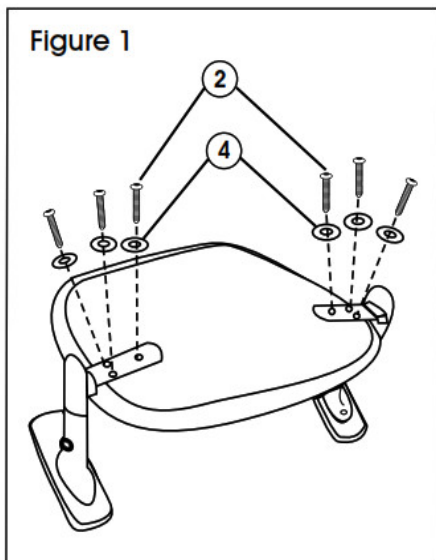

[1 PARTS](#)

[2 ASSEMBLY INSTRUCTIONS](#)

[3 File Downloads](#)

[4 Related Manuals](#)

## PARTS

①		Small Bolt x 4	④		Wide Washers x 10
②		Large Bolt x 6	⑤		Thin Washers x 3
③		Square Bolt x 3	⑥		Allen Wrenches (2 sizes)

## ASSEMBLY INSTRUCTIONS

1. Use three large bolts and three wide washers to secure each arm on the underside of the chair base. (See Figure 1)
2. Use four small bolts and four wide washers to secure seat mount assembly. (See Figure 2)
3. Align holes on the chair back with holes in the seat mount assembly. (See Figure 3)
4. Use an Allen wrench to secure the chair back with three square bolts and three thin washers.
5. Slide five casters into the ends of wheelbase. (See Figure 4)
6. Attach seat post to the top of wheelbase.
7. Place assembled seat on top of the seat post. (See Figure 5)