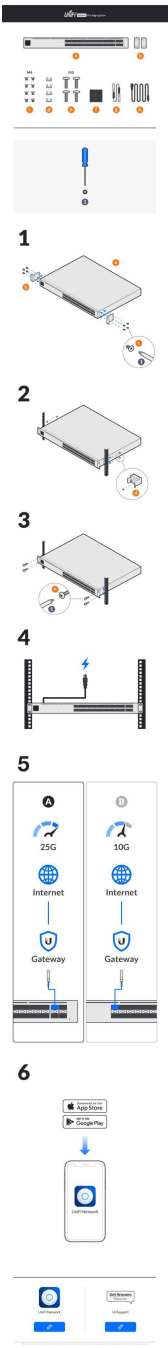

[Ubiquiti Switch Pro Aggregation](#) [pdf] User Guide
Switch Pro Aggregation, Switch Pro, Aggregation