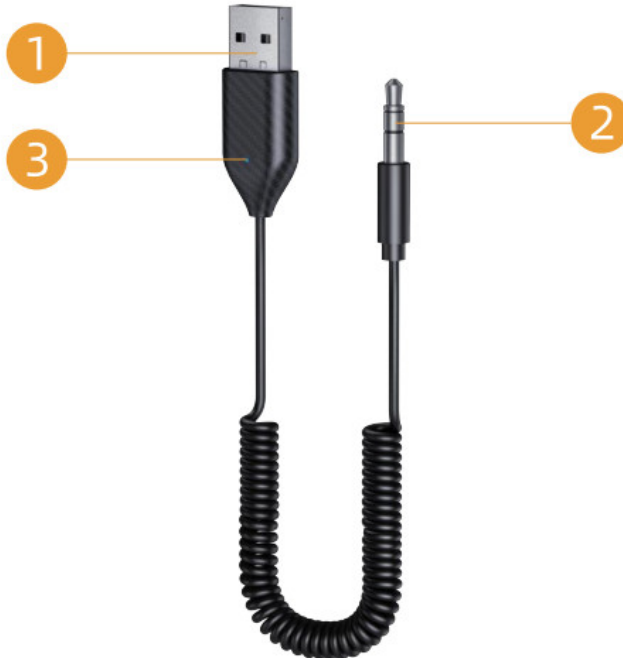

what's in the Box

1

2

Product Name

- 1. USB plugs
- 2. AUX plugs
- 3. LED indicator + microphone

Product specification

Frequency range:	2.4GHz-2.480GHz
Wireless transmission range:	about 10 meters/33ft
External power supply voltage:	DC+5V
Input and output interface:	USB +AUX 3.5mm
Support audio protocol:	SBC,ACC,CODEC

Compatibility

How It Works

Pairing Connections (First Use):

1. Plug the device into the USB port and the 3.5mm audio cable into the AUX port. (The blue light flashes rapidly after automatic power on)

2. Turn on the Bluetooth function of your mobile phone, search for "RCO2," and tap to pair it.
3. After a successful connection, adjust the car audio source to "AUX" or "AUDIO IN," and then you can play music.
4. Phone Answer: There is a built-in speaker that can be used for calling. The indicator flashes 1 time per second.