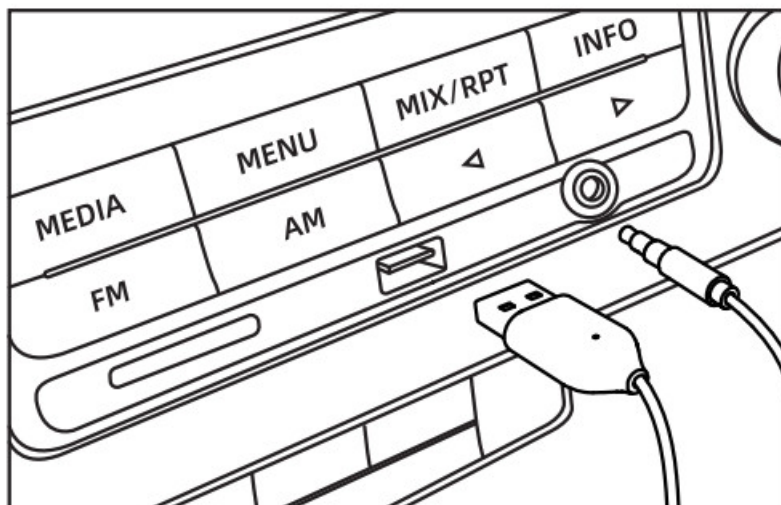

what's in the Box

1

2

Product Name

- 1. USB plugs
- 2. AUX plugs
- 3. LED indicator + microphone

Product specification

Frequency range:	2.4GHz-2.480GHz
Wireless transmission range:	about 10 meters/33ft
External power supply voltage:	DC+5V
Input and output interface:	USB +AUX 3.5mm
Support audio protocol:	SBC,ACC,CODEC

Compatibility

How It Works

Pairing Connections (First Use):

1. Plug the device into the USB port and the 3.5mm audio cable into the AUX port. (The blue light flashes rapidly after automatic power on)

2. Turn on the Bluetooth function of your mobile phone, search for "RCO2," and tap to pair it.
3. After a successful connection, adjust the car audio source to "AUX" or "AUDIO IN," and then you can play music.
4. Phone Answer: There is a built-in speaker that can be used for calling. The indicator flashes 1 time per second.