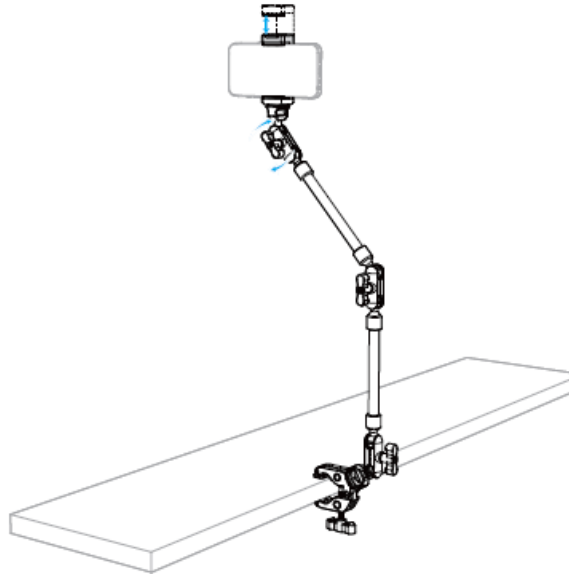

### Installation Steps

1. Attach the crab clamp to a stable surface, such as a table edge. Ensure it is securely fastened by tightening the clamp.
2. Adjust the magic arm to the desired position. The arm can be rotated and angled as needed to achieve the best setup for your equipment.
3. Mount your device onto the magic arm. Ensure it is securely attached and adjust the angle for optimal use.

### Magic Arm with Crab Clamp Kit

## FAQ

- **What surfaces can the crab clamp attach to?**

The crab clamp can attach to most flat surfaces, such as tables or shelves, as long as they are within the clamp's width capacity.

- **Can the magic arm hold heavy equipment?**

The magic arm is designed to hold lightweight to moderately heavy devices. Please refer to the product specifications for weight limits.

- **How do I adjust the angles of the magic arm?**

The arm can be adjusted by loosening the joints, positioning the arm as desired, and then tightening the joints to secure the position.