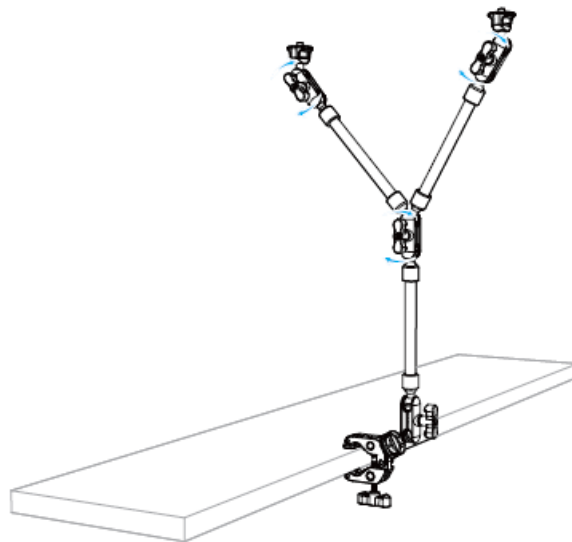

- Thank you for purchasing SmallRig's product.
- Please read this Operating Instruction carefully.
- Please follow the safety warnings.

1

2