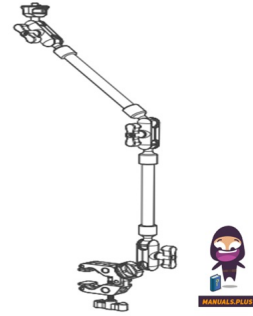

**SmallRig**  
SmallRig  
Magic Arm  
with Crab  
Clamp Kit

## SmallRig Magic Arm with Crab Clamp Kit Installation Guide

[Home](#) » [SmallRig](#) » SmallRig Magic Arm with Crab Clamp Kit Installation Guide 

### Contents

- [1 SmallRig Magic Arm with Crab Clamp Kit](#)
- [2 Introduction](#)
- [3 Operating Instruction](#)
- [4 Documents / Resources](#)
  - [4.1 References](#)
- [5 Related Posts](#)

### Installation Steps

1. Attach the crab clamp to a stable surface, such as a table edge. Ensure it is securely fastened by tightening the clamp.
2. Adjust the magic arm to the desired position. The arm can be rotated and angled as needed to achieve the best setup for your equipment.
3. Mount your device onto the magic arm. Ensure it is securely attached and adjust the angle for optimal use.