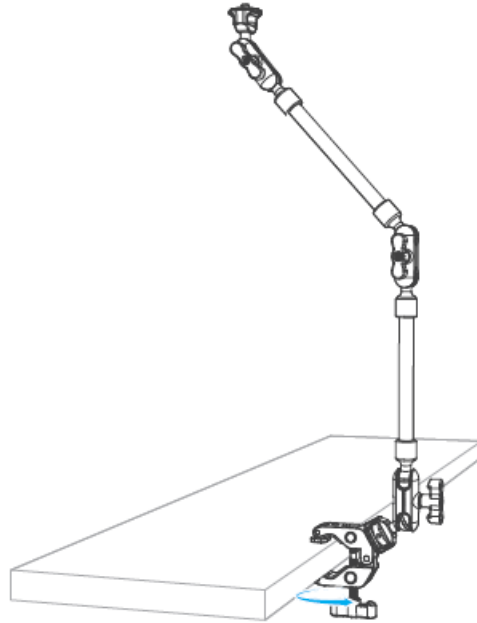

- Thank you for purchasing SmallRig's product.
- Please read this Operating Instruction carefully.
- Please follow the safety warnings.

1