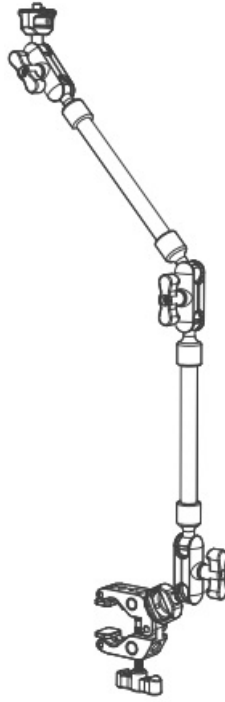

**SmallRig**  
SmallRig  
Magic Arm  
with Crab  
Clamp Kit

## SmallRig Magic Arm with Crab Clamp Kit Installation Guide

[Home](#) » [SmallRig](#) » SmallRig Magic Arm with Crab Clamp Kit Installation Guide 

### Contents

- [1 SmallRig Magic Arm with Crab Clamp Kit](#)
- [2 Introduction](#)
- [3 Operating Instruction](#)
- [4 Documents / Resources](#)
  - [4.1 References](#)
- [5 Related Posts](#)

# SmallRig

SmallRig Magic Arm with Crab Clamp Kit