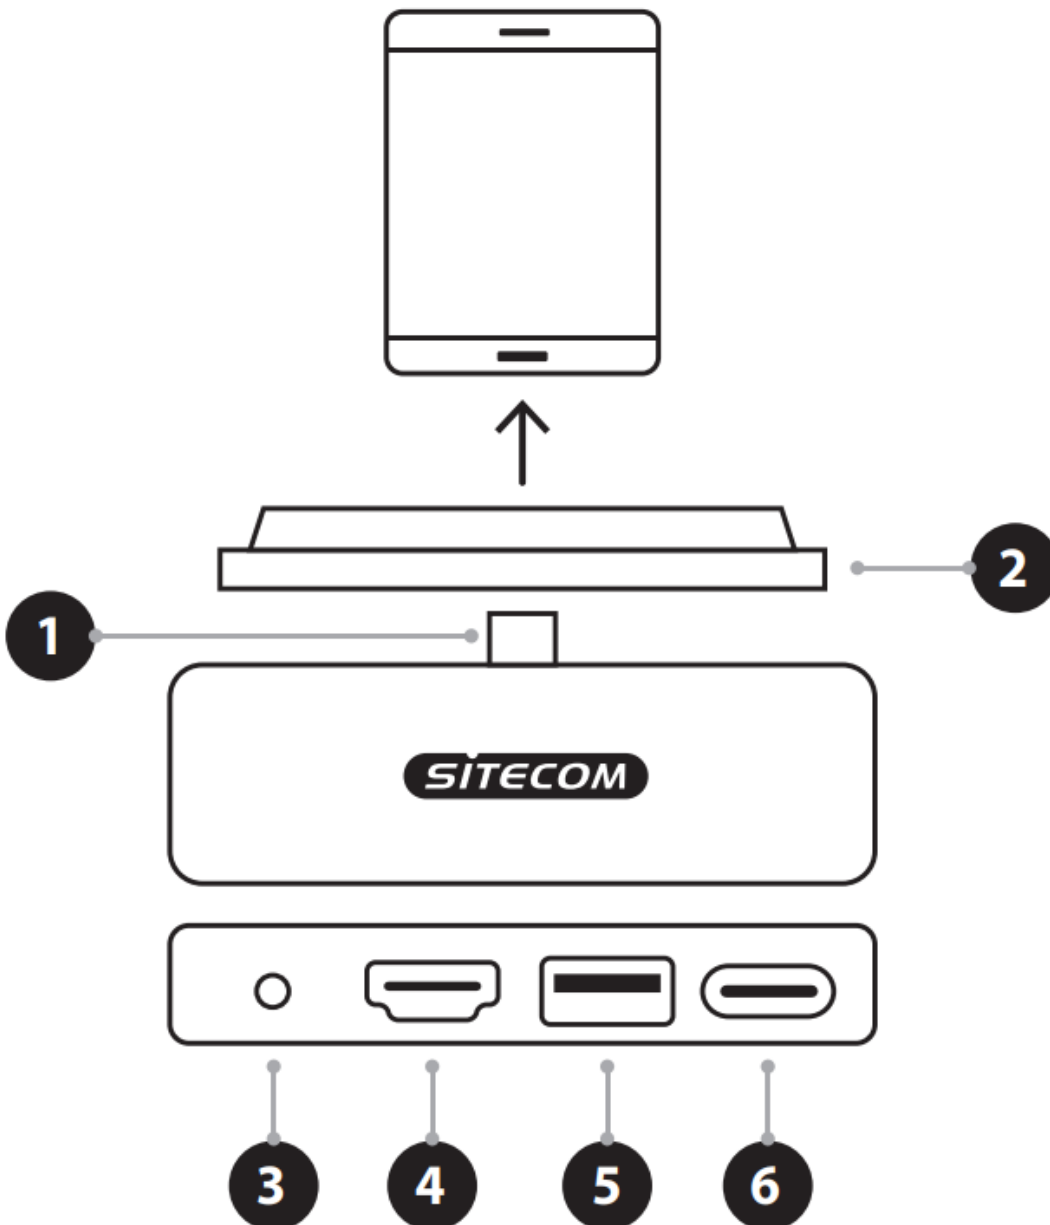

## SITECOM AC-1004 4 in 1 iPad Multiport Hub User Manual

[Home](#) » [SITECOM](#) » SITECOM AC-1004 4 in 1 iPad Multiport Hub User Manual 

SITECOM AC-1004 4 in 1 iPad Multiport Hub

## Product Description

	Item	Specification	Description
1	USB-C connector	Male USB-C connector	Connects to USB-C port of computer. Compatible with USB-C and Thunderbolt 3 / 4. This device only works on iPads with USB-C port. USB-C iPads from 2017 and up are supported.
2	iPad case adapter	Adapter for caseless use	Use this adapter when using iPad without a protective case. Remove when using a protective case. The iPad Multiport Hub can be used with and without a case.
3	Jack port	3.5mm stereo jack port (16bit/48kHz)	Use this port to connect your headphones to the iPad.
4	HDMI port	HDMI 2.0 – resolution max. 4K at 60Hz	Connect any HDMI device to the iPad. On some iPad models a USB-C power adapter must be used on the Power Delivery USB-C port to enable HDMI functionality.
5	USB-A port	USB 2.0 – max. 480 Mbps data speed	Use the USB port to easily transfer data to and from the iPad
6	USB-C PD port	USB-C Power Delivery – max. 60W supported.	Use this port to charge the iPad while using the Multiport Hub. At least 30W power adapter is recommended for optimal use. Note: data and video transfer not supported via this port.