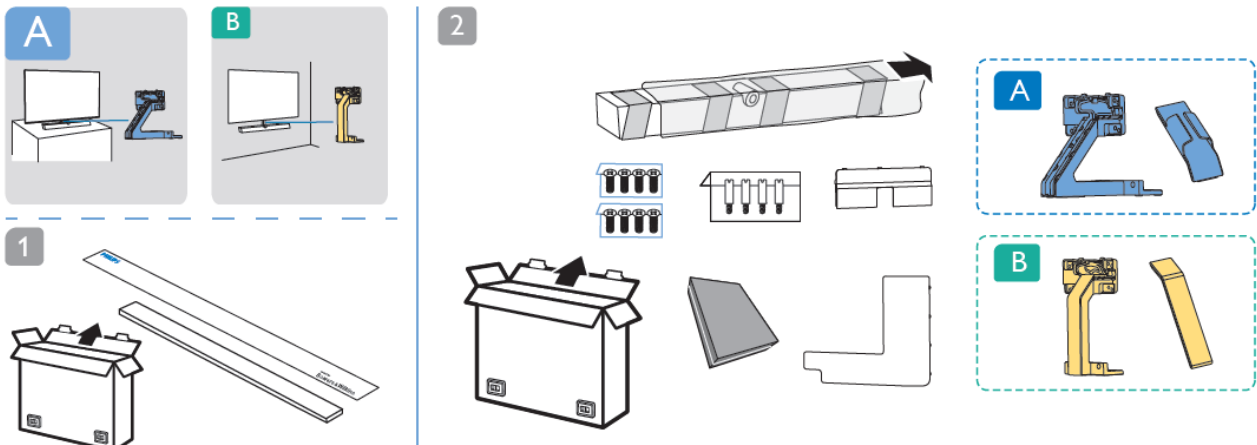

Operating Instructions