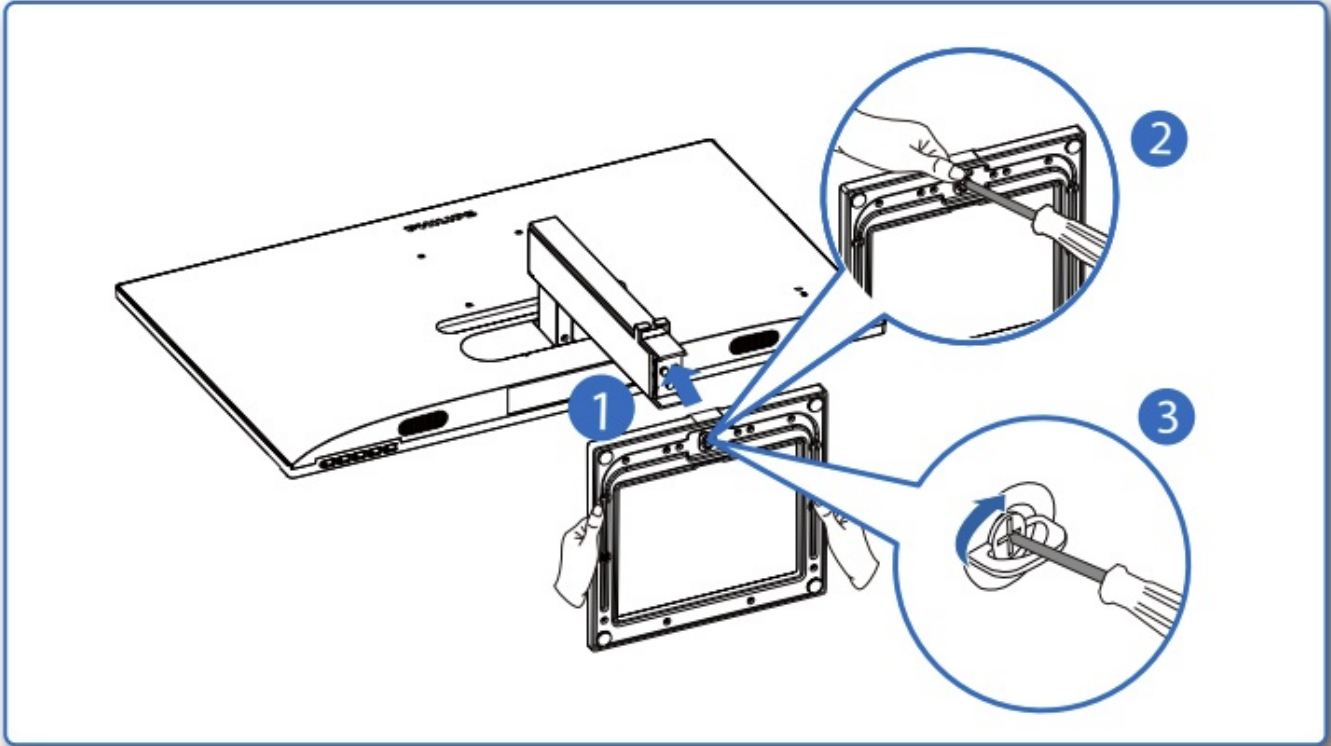

PHILIPS 273E1 E Line Smart LED Display User Guide

[Home](#) » [Philips](#) » PHILIPS 273E1 E Line Smart LED Display User Guide 

PHILIPS 273E1 E Line Smart LED Display

Contents

- [1 PACKAGE CONTENT](#)
- [2 ASSEMBLY INSTRUCTION](#)
- [3 Documents / Resources](#)
 - [3.1 References](#)
- [4 Related Posts](#)

PACKAGE CONTENT

AC/DC Adapter

* VGA

* HDMI

*USB C-C

* Different according to region.

Display design may differ from those illustrated.

1