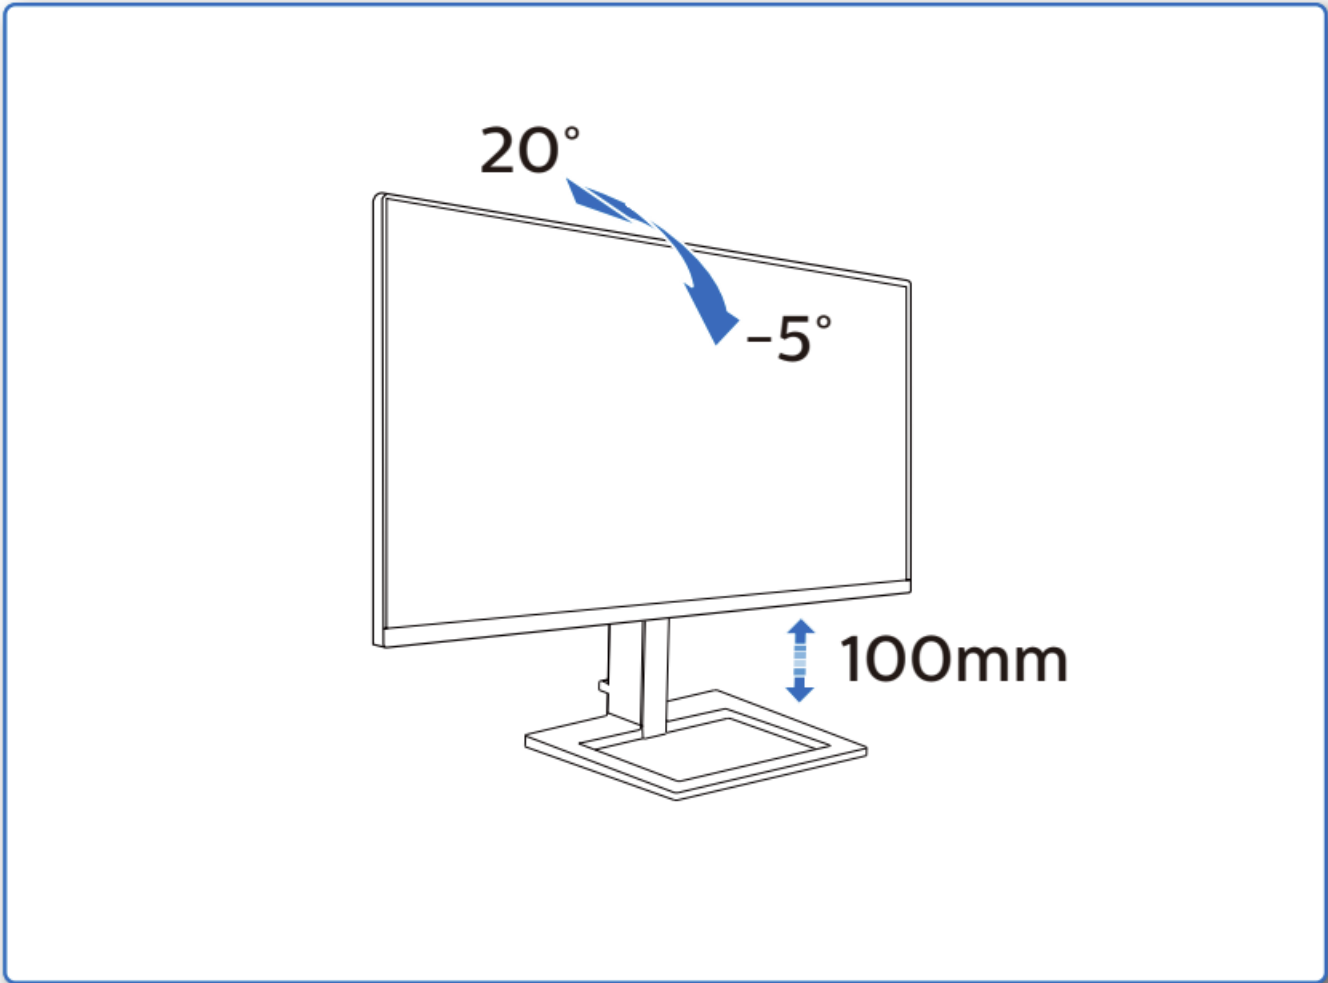

4

Register your product and get support at www.philips.com/support

FAQ

Software
SmartControl

User
Manual

Version: M1273EQ1WWT

2020 © TOP Victory Investments Ltd. All rights reserved.

This product has been manufactured by and is sold under the responsibility of Top Victory Investments Ltd., and Top Victory Investments Ltd. is the warrantor in relation to this product.

Philips and the Philips Shield Emblem are registered trademarks of Koninklijke Philips N.V. and are used under license.

Specifications are subject to change without notice.