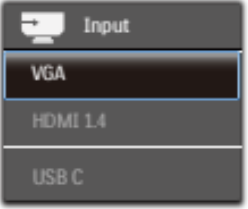

PHILIPS 273E1 E Line Smart LED Display User Guide

[Home](#) » [Philips](#) » PHILIPS 273E1 E Line Smart LED Display User Guide 

PHILIPS 273E1 E Line Smart LED Display

Contents

- [1 PACKAGE CONTENT](#)
- [2 ASSEMBLY INSTRUCTION](#)
- [3 Documents / Resources](#)
 - [3.1 References](#)
- [4 Related Posts](#)

PACKAGE CONTENT

AC/DC Adapter

* VGA

* HDMI

*USB C-C

* Different according to region.

Display design may differ from those illustrated.

1

2

3

Game Setting	Adaptive Sync	
	SmartResponse	
LowBlue Mode	SmartFrame	
Input		
Picture		
Audio		
Color		
▼		

Game Setting	Adaptive Sync	
	SmartResponse	
LowBlue Mode	SmartFrame	
Input		
Picture		
Audio		
Color		
▼		