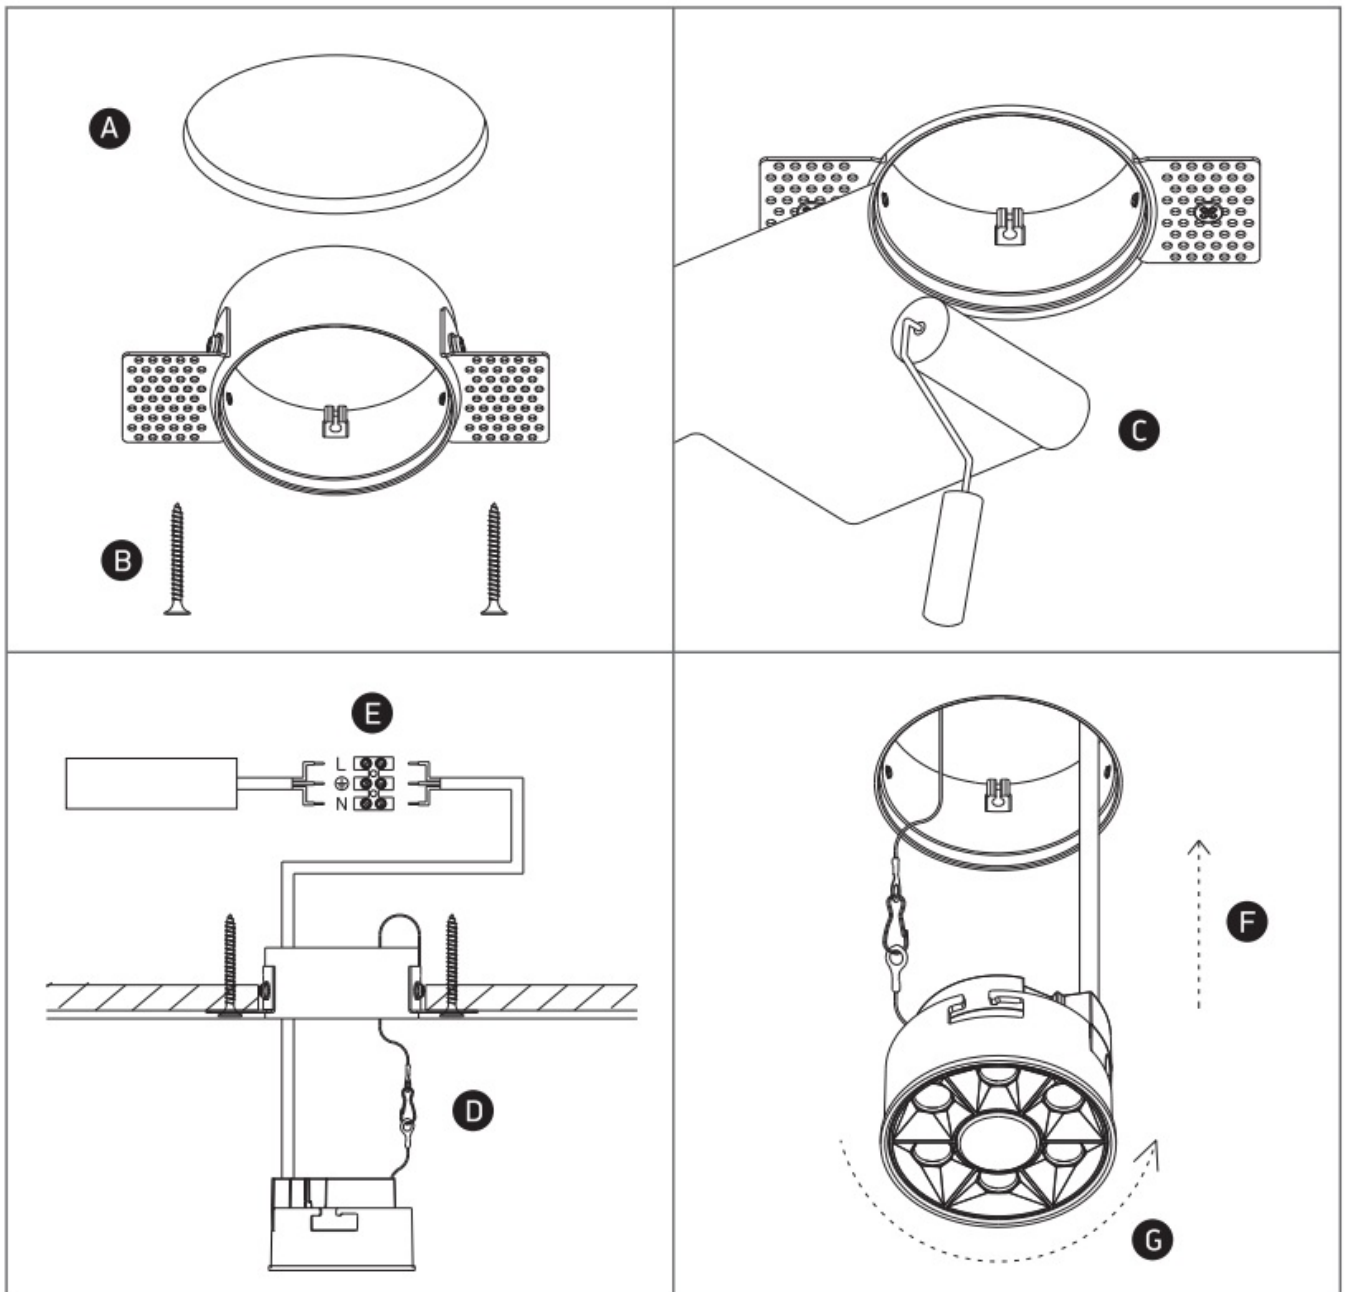

one LIGHT 10106XTR Recessed Trimless Fixed Spot Round Instruction Manual

[Home](#) » [one LIGHT](#) » one LIGHT 10106XTR Recessed Trimless Fixed Spot Round Instruction Manual 

INSTALLATION MANUAL 10106XTR

Contents

- [1 10106XTR Recessed Trimless Fixed Spot Round](#)
- [2 Documents / Resources](#)
- [3 Related Posts](#)

10106XTR Recessed Trimless Fixed Spot Round

LED BUILT IN				DARK LIGHT	90 CRI	CE EAC UK CA	RoHS COMPLIANT			
230V SMD 3030 6W IP20 Trimless Aluminium										

www.1-light.eu

Documents / Resources

[one LIGHT 10106XTR Recessed Trimless Fixed Spot Round](#) [pdf] Instruction Manual
 10106XTR Recessed Trimless Fixed Spot Round, 10106XTR, Recessed Trimless Fixed Spot Round, Recessed Trimless, Fixed Spot Round, Spot Round, Trimless Spot Round