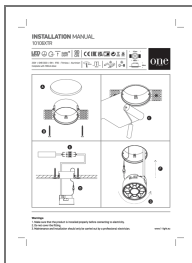

Documents / Resources

[one LIGHT 10106XTR Recessed Trimless Fixed Spot Round](#) [pdf] Instruction Manual
10106XTR Recessed Trimless Fixed Spot Round, 10106XTR, Recessed Trimless Fixed Spot Round, Recessed Trimless, Fixed Spot Round, Spot Round, Trimless Spot Round