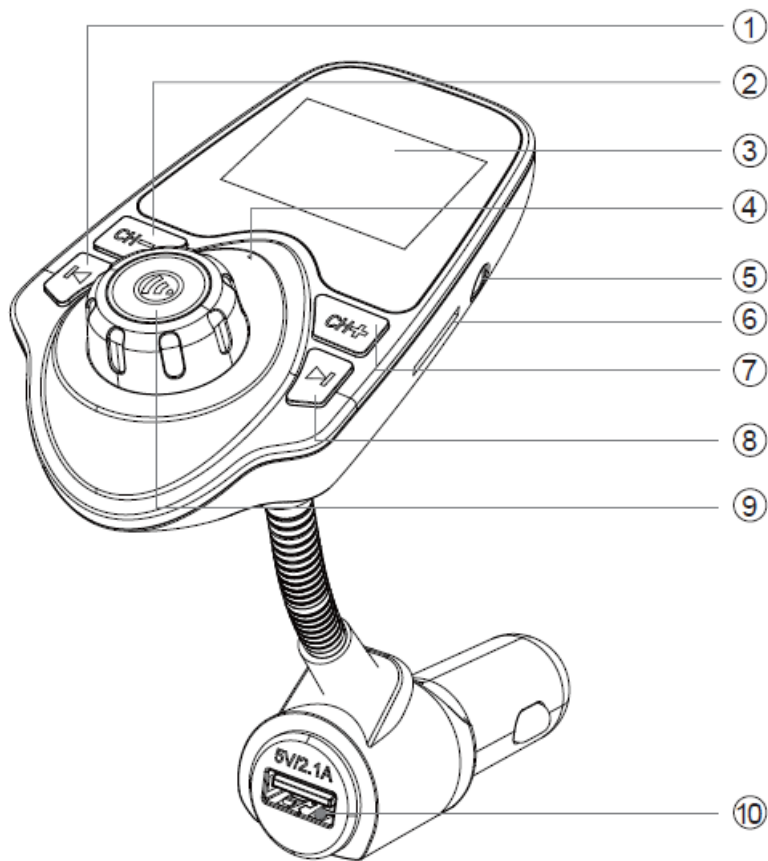

- 1 Nulaxy KM18
- 1 AUX Cable
- 1 Manual

Product Functions

1. **Previous Song**
2. **Frequency -**
3. **Microphone**
4. **Display**
5. **AUX Port**
6. **TF Card Slot**
7. **Frequency +**
8. **Next Song**
9. **Multifunctional / Volume**
10. **USB Charge Port**