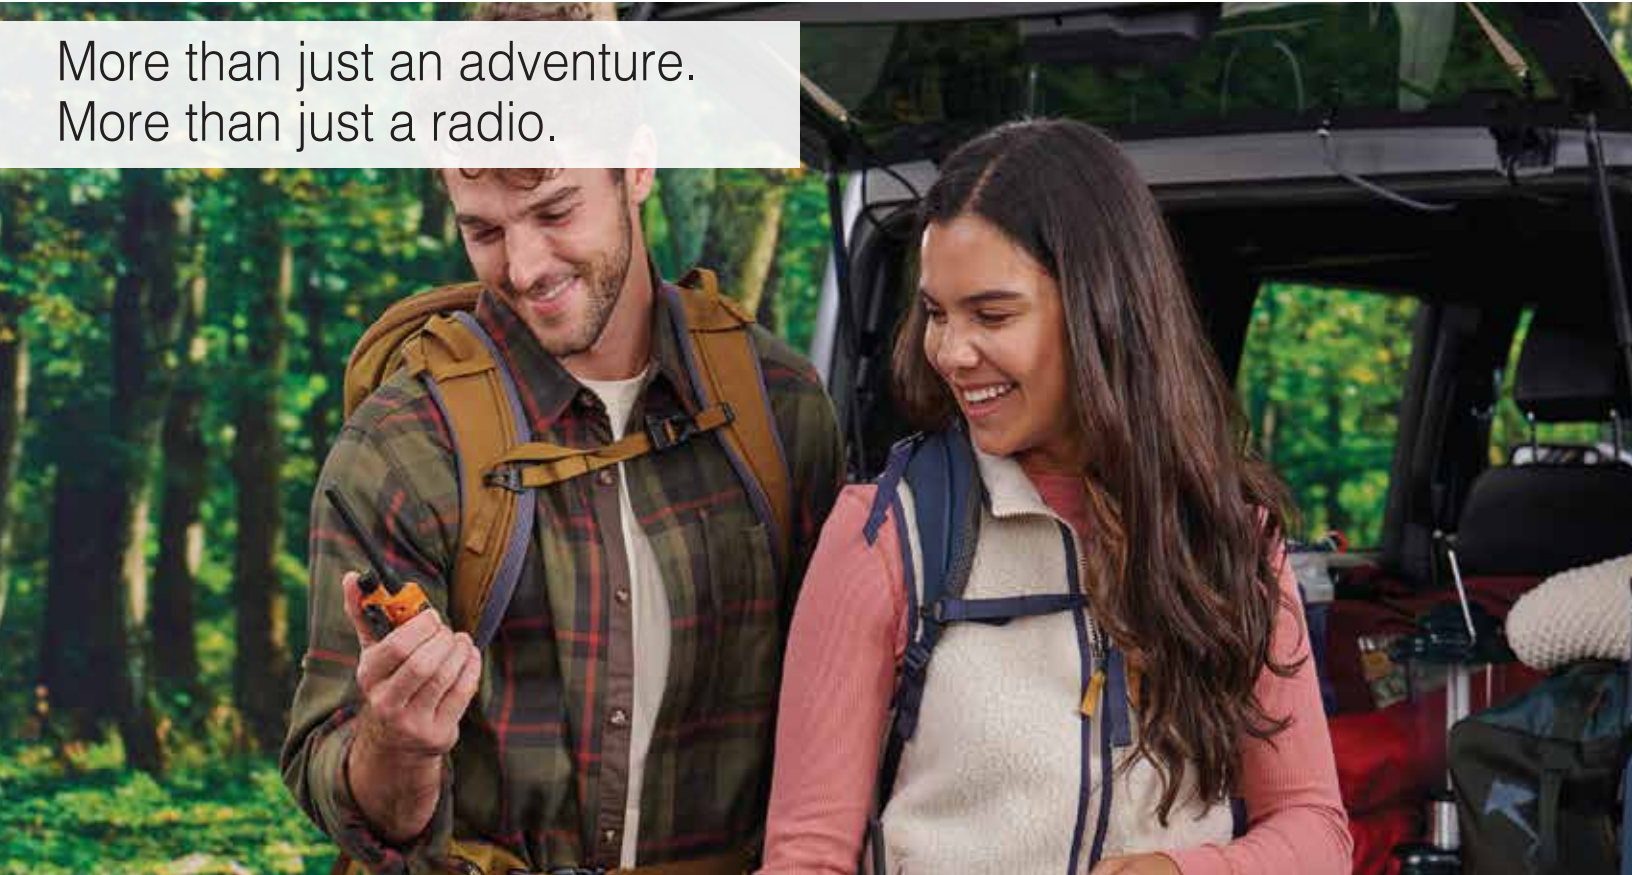

More than just an adventure.
More than just a radio.

SIMPLY ADVENTUROUS

The TrailBlazer 250 is a no-frills handheld two-way radio that is anything but basic. Stay connected on your next adventure with this GMRS radio that features clear audio and long range. Tap into repeater technology and utilize a variety of range extension options with the removable antenna.

Expandable Range
Options

Rugged
Durability

Reliable
Battery Life

High Power
Performance

FEATURES

Removable Antenna

A variety of antenna options help you optimize your range and radio power

Rugged Durability