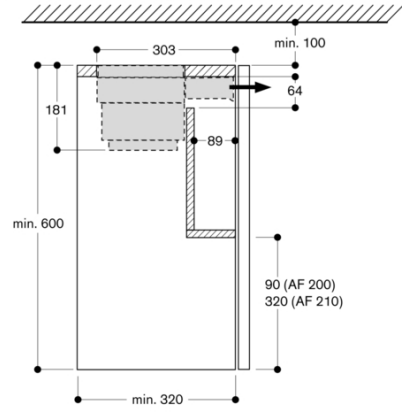

MCSA01059195_F8327_VL414111_6504

2022-02-05

Page 1

Top cabinet for AF 210
 with lowering frame AA 210 460/AA 210 490

Cross-section top cabinet with AA 211 812

Top cabinet for AF 200 160 with lowering frame AA 210 460

Install directly on the kitchen wall

Install directly on the kitchen wall