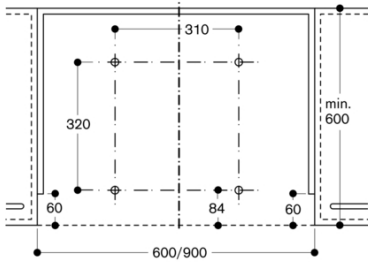

MCSA01059195_F8327_VL414111_6504

2022-02-05

Page 1

Top cabinet for AF 210
 with lowering frame AA 210 460/AA 210 490

Cross-section top cabinet with AA 211 812

Top cabinet for AF 200 160 with lowering frame AA 210 460

Install directly on the kitchen wall

Install directly on the kitchen wall