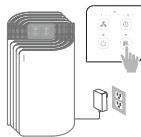

Unplug the air purifier and turn it over, then remove the filter cover.

Step 2:

Take out the HEPA & Activated Carbon Filter then dispose of the old HEPA & Activated Carbon Filter properly.

Step 3:

Vacuum inside the filter compartment, or wipe them with a damp cloth and make them dry completely.

Step 4:

Remove the protective plastic bag from the HEPA & Activated Carbon Replacement Filter, then reinstall the filter into the air purifier.

Step 5:

Close the filter cover, then turn over the air purifier and connect it to a working outlet.