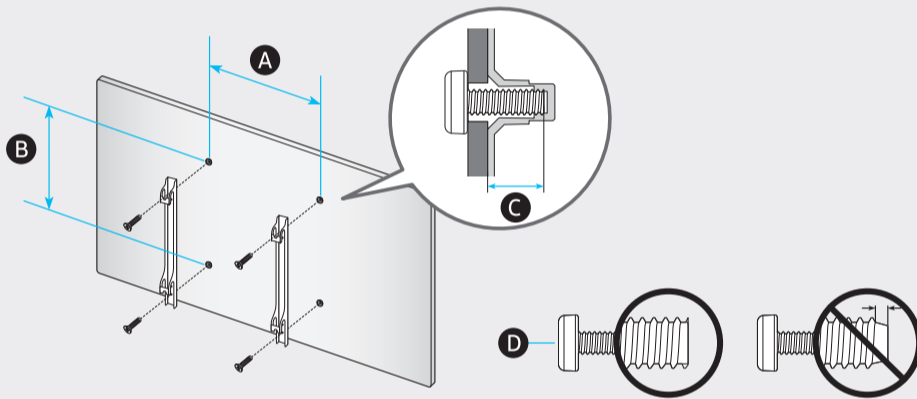

	A	B	C	D	E	F	G	H
43QN9*A 43QNA9*	37.8 inches (960.8 mm) (96.08 cm)	22.0 inches (559.5 mm) (55.95 cm)	1.1 inches (26.9 mm) (2.69 cm)	24.5 inches (623.4 mm) (62.34 cm)	8.8 inches (222.6 mm) (22.26 cm)	42.5 inches (108 cm)	20.3 lbs (9.2 kg)	30.4 lbs (13.8 kg)
50QN9*A 50QNA9*	43.9 inches (1114.0 mm) (111.40 cm)	25.4 inches (644.9 mm) (64.49 cm)	1.1 inches (26.9 mm) (2.69 cm)	27.9 inches (708.9 mm) (70.89 cm)	8.8 inches (222.6 mm) (22.26 cm)	49.5 inches (125 cm)	30.9 lbs (14.0 kg)	41.0 lbs (18.6 kg)
55QN9*A	48.3 inches (1227.4 mm) (122.74 cm)	27.8 inches (706.2 mm) (70.62 cm)	1.1 inches (26.9 mm) (2.69 cm)	30.2 inches (768.0 mm) (76.80 cm)	9.3 inches (235.2 mm) (23.52 cm)	54.6 inches (138 cm)	39.0 lbs (17.7 kg)	48.2 lbs (21.9 kg)
65QN9*A	56.9 inches (1446.3 mm) (144.63 cm)	32.6 inches (829.3 mm) (82.93 cm)	1.1 inches (26.9 mm) (2.69 cm)	35.1 inches (891.4 mm) (89.14 cm)	11.2 inches (285.4 mm) (28.54 cm)	64.5 inches (163 cm)	53.8 lbs (24.4 kg)	69.2 lbs (31.4 kg)

*: 0-9, A-Z

	VESA A x B (mm)	C (mm)	D x 4
43QN9*A 43QNA9*	200 x 200	11-13	M8
50QN9*A 50QNA9*			
55QN9*A			
65QN9*A	400 x 300		

*: 0-9, A-Z

SAMSUNG

QUICK SETUP GUIDE
GUIDE D'INSTALLATION RAPIDE
GUÍA RÁPIDA DE CONFIGURACIÓN
GUIA RÁPIDO DE INSTALAÇÃO
KURZANLEITUNG ZUR KONFIGURATION
GUIDA DI INSTALLAZIONE RAPIDA