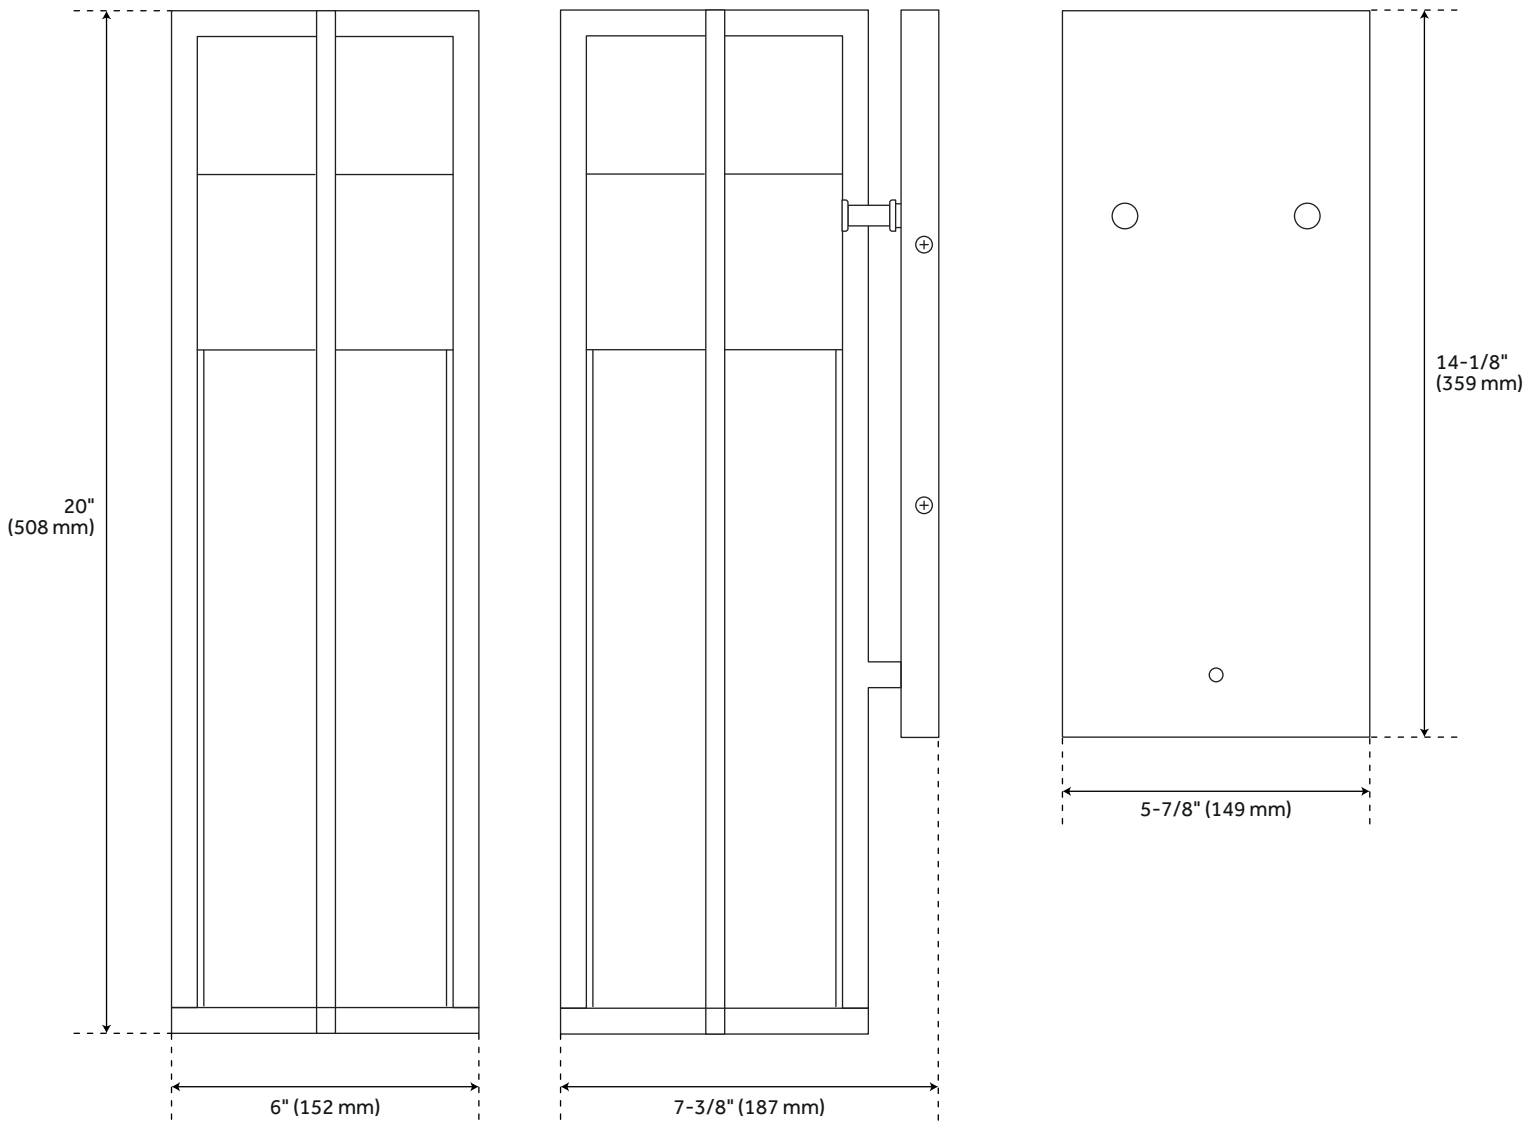

FULCHER OUTDOOR LED ENTRANCE WALL SCONCE - GUNMETAL

SKU: 949648

FEATURES

Installation Type: Wall Mount
Design: Rustic
Material: Aluminum
Width: 6"
Base Plate Height: 14-1/8"
Mounting Hardware Included: Yes
Reversible Mounting: No
Shade Finish: Frosted
Shade Material: Glass
Number of Bulbs: 1
Base Plate Width: 5-7/8"
Location Type: Suitable for Wet Locations
Bulbs Included: Yes
Bulb Type: LED
Wattage per Bulb: 11

CODES/STANDARDS

UL 1598 / CSA C22.2 No 250.0

Code:
REVISED 12/28/2021

FULCHER 15" OUTDOOR LED ENTRANCE WALL SCNCE

SKU: 949648

All dimensions and specifications are nominal and may vary. Use actual products for accuracy in critical situations.

Code: PHEL6400

FULCHER 20" OUTDOOR LED ENTRANCE WALL SCNCE

SKU: 949648

All dimensions and specifications are nominal and may vary. Use actual products for accuracy in critical situations.

Code: PHEL6401