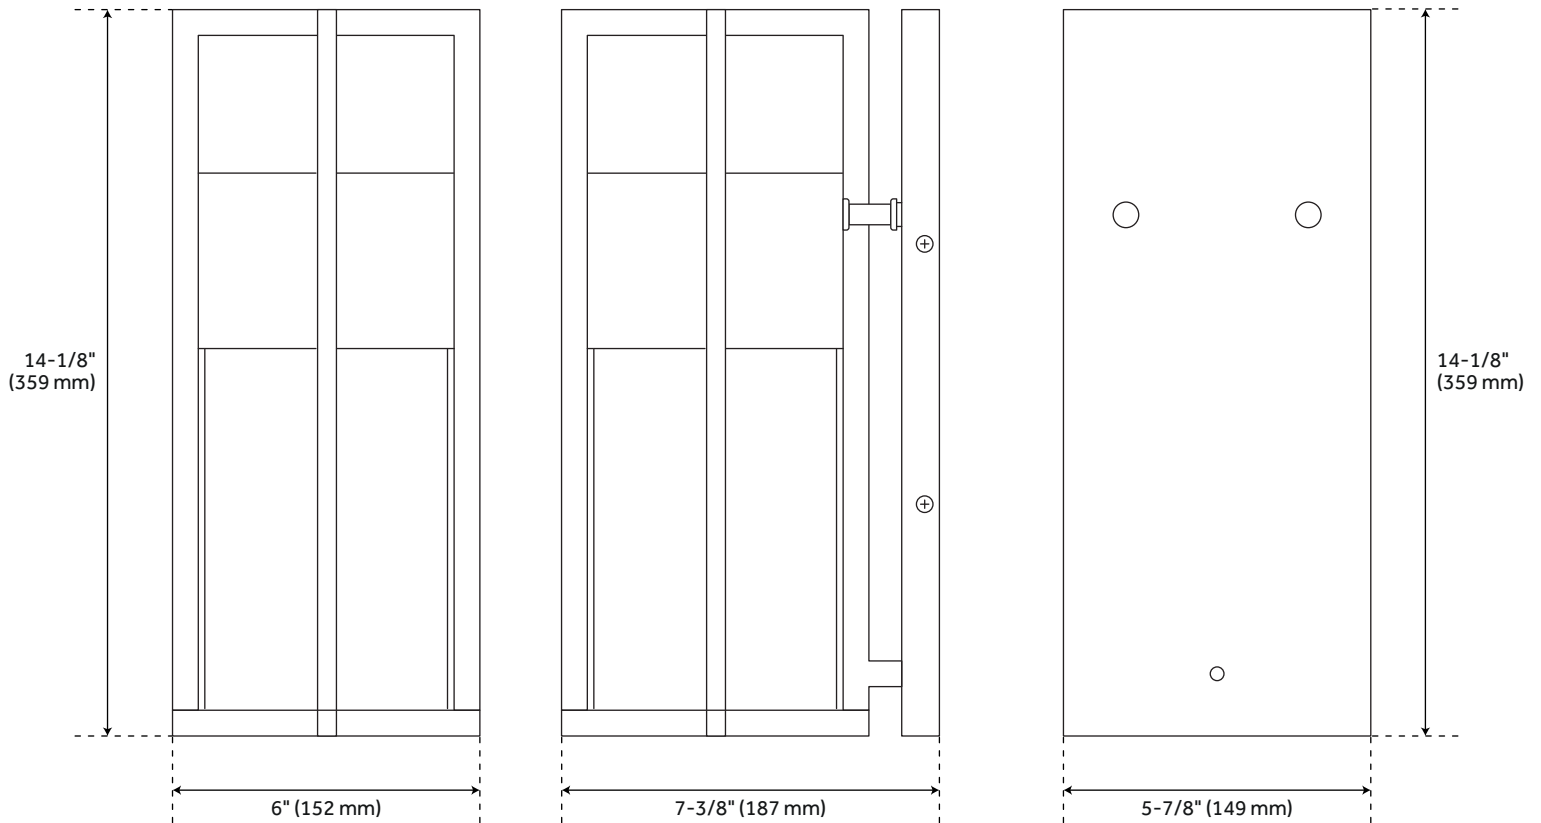

FULCHER OUTDOOR LED ENTRANCE WALL SCONCE - GUNMETAL

SKU: 949648

FEATURES

Installation Type: Wall Mount
Design: Rustic
Material: Aluminum
Width: 6"
Base Plate Height: 14-1/8"
Mounting Hardware Included: Yes
Reversible Mounting: No
Shade Finish: Frosted
Shade Material: Glass
Number of Bulbs: 1
Base Plate Width: 5-7/8"
Location Type: Suitable for Wet Locations
Bulbs Included: Yes
Bulb Type: LED
Wattage per Bulb: 11

CODES/STANDARDS

UL 1598 / CSA C22.2 No 250.0

Code:
REVISED 12/28/2021

FULCHER 15" OUTDOOR LED ENTRANCE WALL SCNCE

SKU: 949648

All dimensions and specifications are nominal and may vary. Use actual products for accuracy in critical situations.

Code: PHEL6400

FULCHER 20" OUTDOOR LED ENTRANCE WALL SCNCE

SKU: 949648

All dimensions and specifications are nominal and may vary. Use actual products for accuracy in critical situations.

Code: PHEL6401