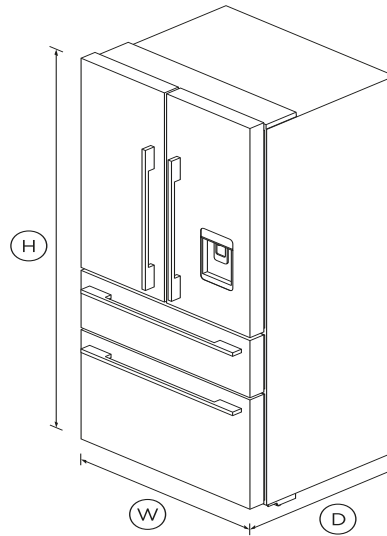

Freestanding French Door Refrigerator Freezer, 32", 16.9 cu ft, Ice & Water

Series 7 | Contemporary

Stainless Steel | French hinge

Designed for those who need plenty of flexible space. Flush fit with a stylish stainless steel finish for a seamless look.

- With SmartTouch control panel for ease of use

DIMENSIONS

Height	70 1/2"
Width	31 1/8"
Depth	27 1/16"

FEATURES & BENEFITS

ActiveSmart™ Foodcare

ActiveSmart™ Foodcare learns how you live. It is technology which understands how you use your fridge and adjusts temperature, airflow and humidity inside to help keep food fresher for longer.

Easy slide drawers

With two independent freezer drawers and adjustable internal shelving and storage options, this fridge can be configured to suit your constantly changing needs.

Ultra slim water dispenser

The slimline water dispenser is easy to use. The angled water delivery means that almost any size or shape of vessel can be filled, while taking up no storage space in the door.

Ice maker

The internal ice maker delivers fresh ice to a dedicated freezer bin. Simply turn it off to free up freezer space or during busy times boost ice production by up to 30%.