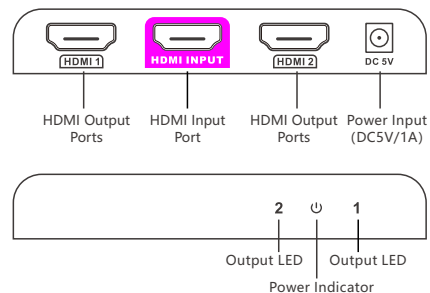

• Package Contents

HDMI Splitterx1

DC5V/1A Power Adapterx1

User Manualx1

• Installation Requirement

1. Source: HDMI video source, such as DVD, PS3, STB, PC, Etc.
2. Display: HDTV, projector or other display with HDMI port
3. HDMI cable: HDMI 2.0 standard cable (can support 4Kx2K@60Hz)

• Panel Description

• Installation and Connection

1. Connection

2. Connection instruction

- 1) Connect the HDMI video source output port to the splitter input port by HDMI cable
- 2) Connect the splitter output port to HDMI display by HDMI cable
- 3) Set the TV input to right HDMI channel
- 4) Power on the splitter(Power indicator led will light on)