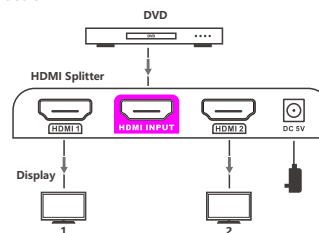

• Introduction

1x2 HDMI splitter distributes 1 HDMI source to 2 HDMI displays simultaneously. Apply for STB, DVD, Media Player, Laptop, D-VHS and other HD-Player devices. It's compatible with HDMI 3D and 4Kx2K.

• Package Contents

HDMI Splitterx1

DC5V/1A Power Adapterx1

User Manualx1

• Installation Requirement

1. Source: HDMI video source, such as DVD, PS3, STB, PC, Etc.
2. Display: HDTV, projector or other display with HDMI port
3. HDMI cable: HDMI 2.0 standard cable (can support 4Kx2K@60Hz)

• Panel Description

• Installation and Connection

1. Connection

2. Connection instruction

- 1) Connect the HDMI video source output port to the splitter input port by HDMI cable
- 2) Connect the splitter output port to HDMI display by HDMI cable
- 3) Set the TV input to right HDMI channel
- 4) Power on the splitter(Power indicator led will light on)