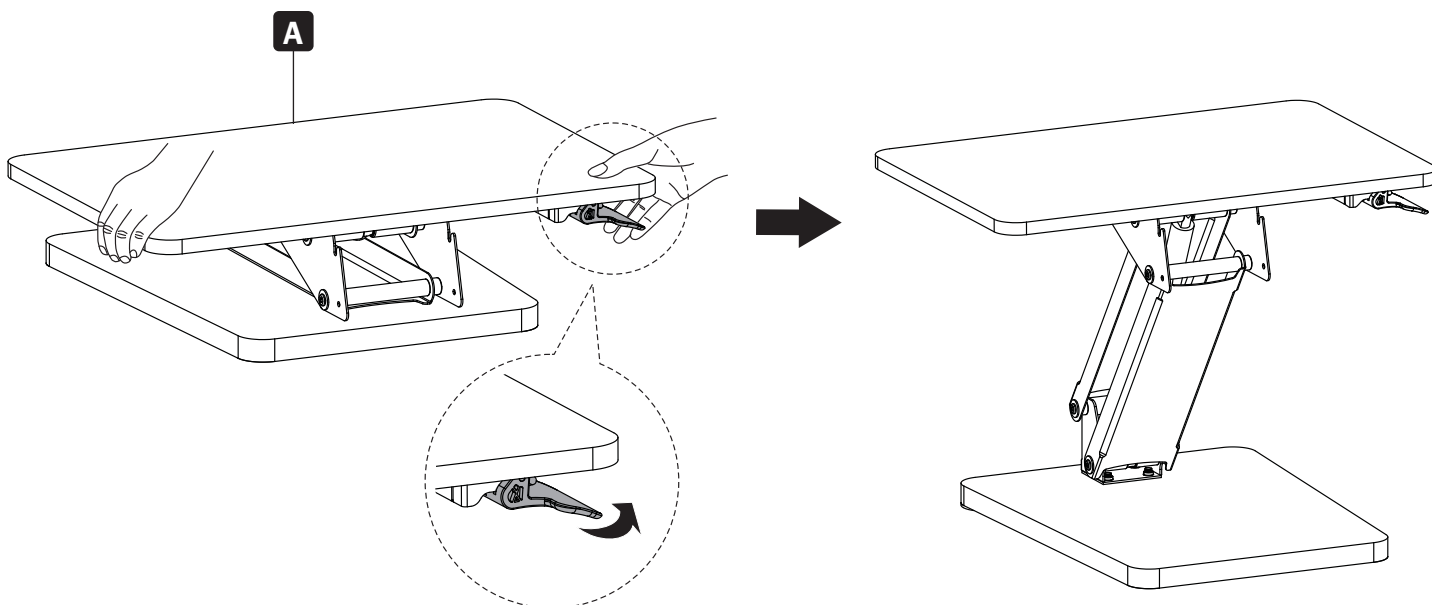

E

(x2) Bumpers

F

(x1) Hex Wrench

Assembly

1. Remove Workstation **A** from carton. Press the paddle to adjust height.

Assembly

2. Attach the Hinge **C** to the Keyboard Tray **B** using the included Screws **D** and Hex Wrench **F**.
Attach the Bumpers **E**.

3. Attach the Keyboard Tray to the Workstation.

Assembly

4. Raise the Workstation to a 45° angle. At the rear of the Workstation, use the Hex Key to adjust the tension. Add more tension for heavier items and less tension for lighter items.