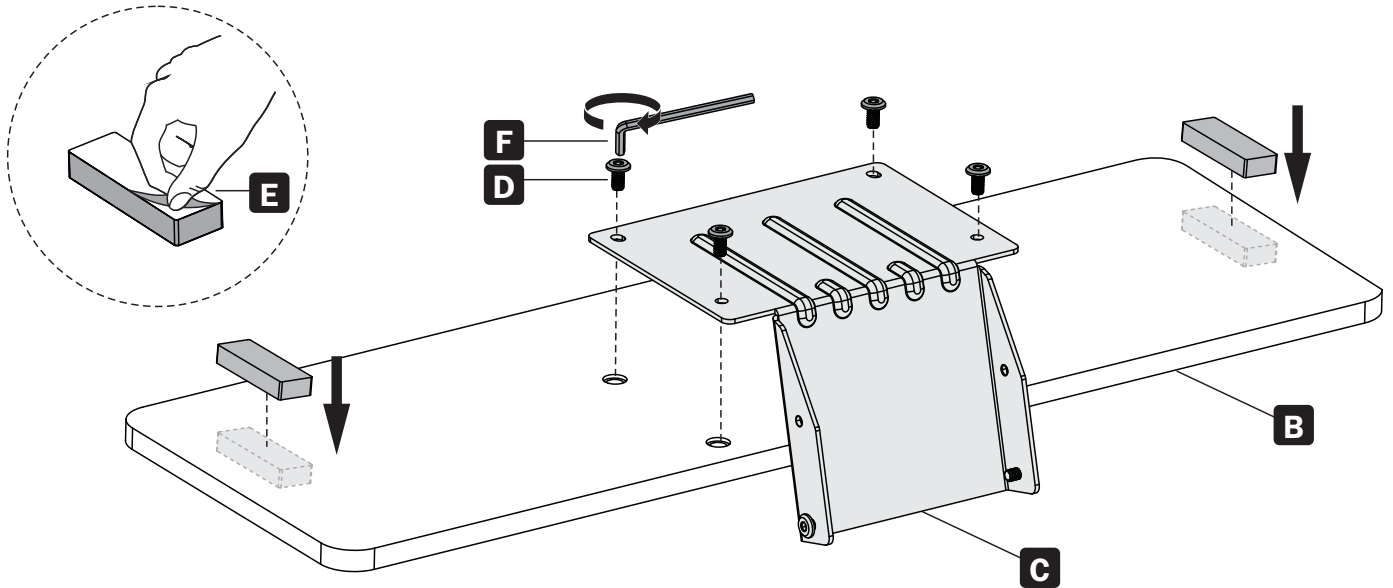

E

(x2) Bumpers

F

(x1) Hex Wrench

Assembly

1. Remove Workstation **A** from carton. Press the paddle to adjust height.

Assembly

2. Attach the Hinge **C** to the Keyboard Tray **B** using the included Screws **D** and Hex Wrench **F**.
Attach the Bumpers **E**.

3. Attach the Keyboard Tray to the Workstation.

Assembly

4. Raise the Workstation to a 45° angle. At the rear of the Workstation, use the Hex Key to adjust the tension. Add more tension for heavier items and less tension for lighter items.