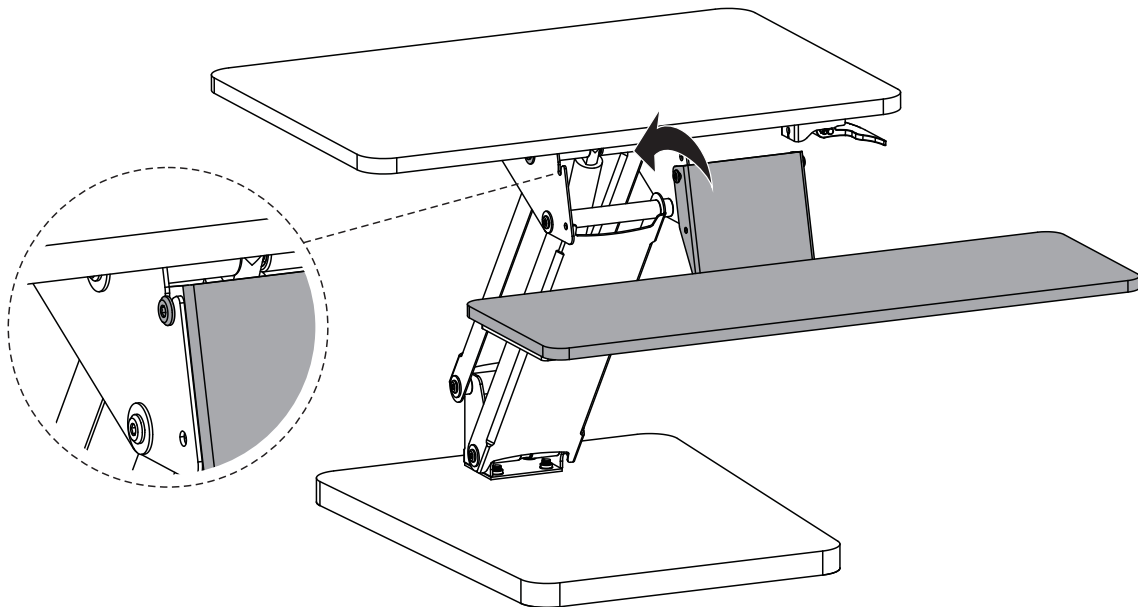

E

(x2) Bumpers

F

(x1) Hex Wrench

Assembly

1. Remove Workstation **A** from carton. Press the paddle to adjust height.

Assembly

2. Attach the Hinge **C** to the Keyboard Tray **B** using the included Screws **D** and Hex Wrench **F**.
Attach the Bumpers **E**.

3. Attach the Keyboard Tray to the Workstation.

Assembly

4. Raise the Workstation to a 45° angle. At the rear of the Workstation, use the Hex Key to adjust the tension. Add more tension for heavier items and less tension for lighter items.