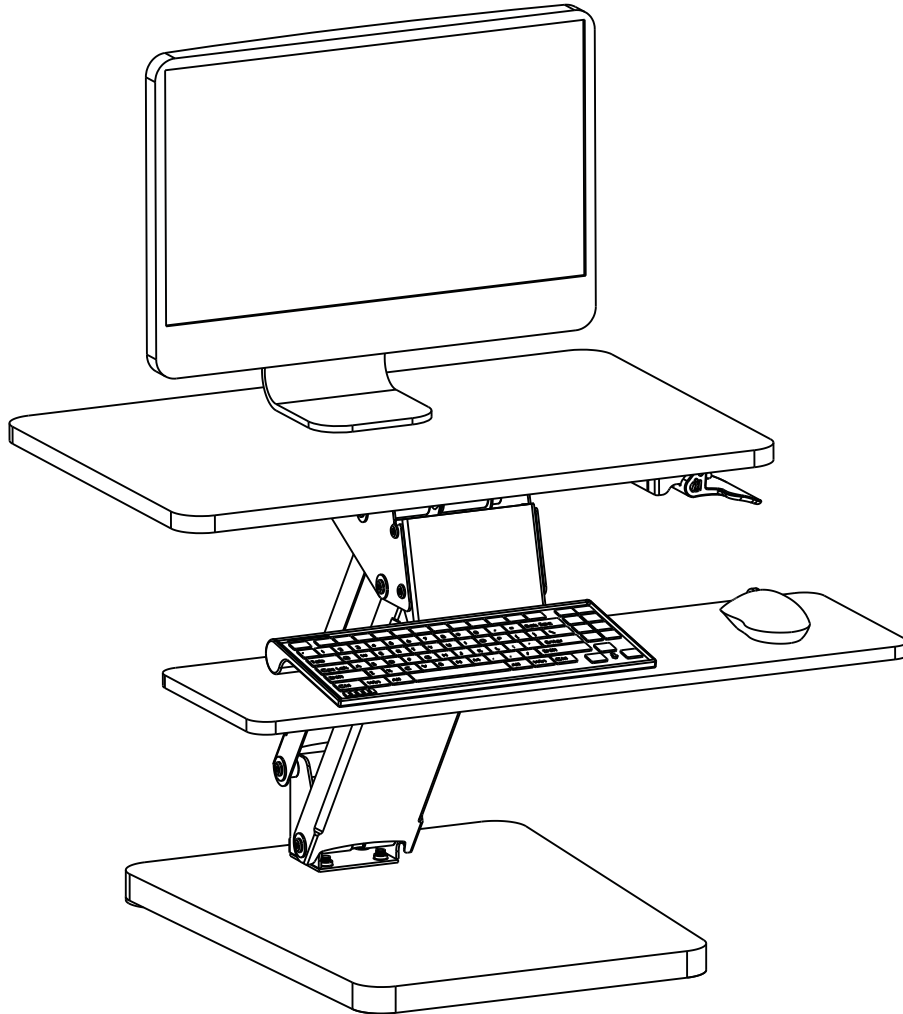

3. Attach the Keyboard Tray to the Workstation.

Assembly

4. Raise the Workstation to a 45° angle. At the rear of the Workstation, use the Hex Key to adjust the tension. Add more tension for heavier items and less tension for lighter items.

Assembly

5. You may adjust the height of the Workstation from 6.3 in. to 17.5 in. (16 cm to 44.5 cm). The Keyboard Tray supports a maximum weight of 4.4 lb. (2 kg).

Warranty and Product Registration

5-Year Limited Warranty