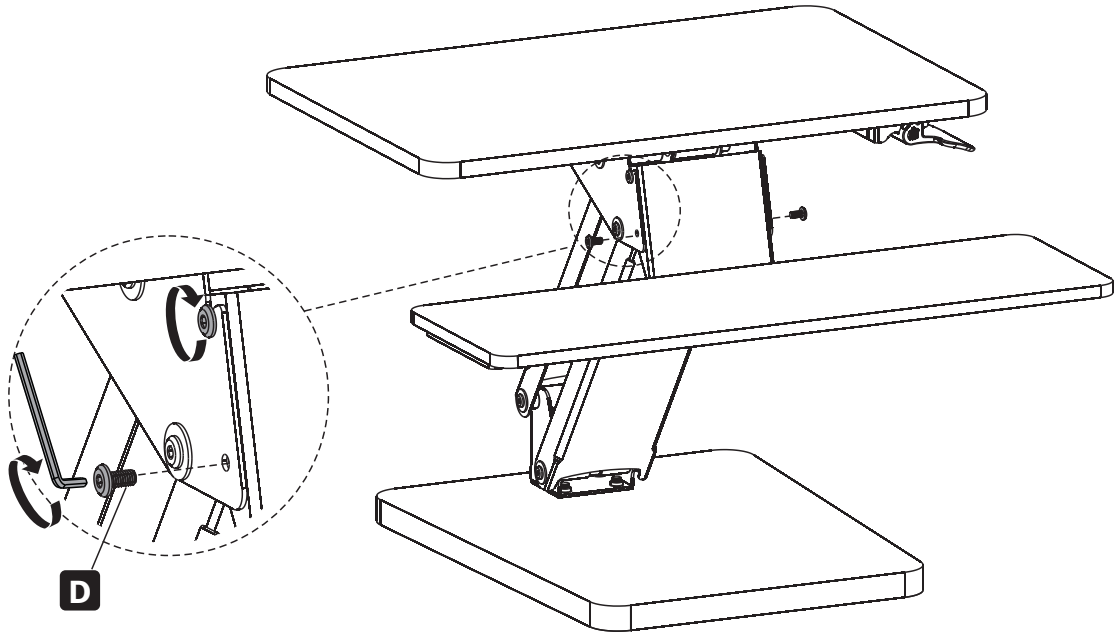

E

(x2) Bumpers

F

(x1) Hex Wrench

Assembly

1. Remove Workstation **A** from carton. Press the paddle to adjust height.

Assembly

2. Attach the Hinge **C** to the Keyboard Tray **B** using the included Screws **D** and Hex Wrench **F**.
Attach the Bumpers **E**.

3. Attach the Keyboard Tray to the Workstation.

Assembly

4. Raise the Workstation to a 45° angle. At the rear of the Workstation, use the Hex Key to adjust the tension. Add more tension for heavier items and less tension for lighter items.