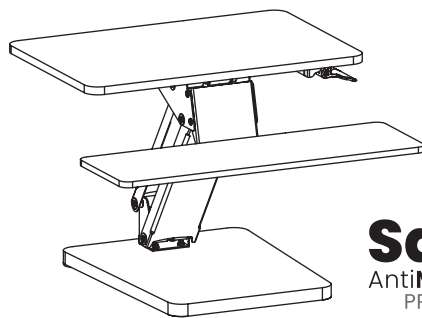

Owner's Manual

WorkWise™

Height-Adjustable Sit-Stand Desktop Workstation with Antimicrobial Coating*

Model: WWSSDTAM

Safe-IT™
AntiMICROBIAL
PRODUCTS

*Antimicrobial coating inhibits the growth of bacteria, viruses, fungi, mold and mildew