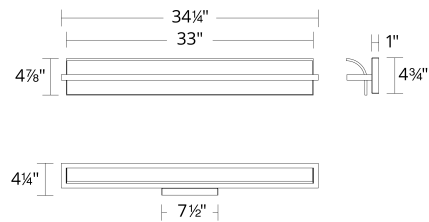

FINISHES:

LINE DRAWING:

WS-79524

WAC LIGHTING

Shard

Wall Sconce 4CCT

Fixture Type: _____
 Catalog Number: _____
 Project: _____
 Location: _____

Model & Size	Color Temp	Finish	LED Watts	LED Lumens	Delivered Lumens
<input type="radio"/> WS-79534 34"	<input type="radio"/> 2700K <input type="radio"/> 3000K <input type="radio"/> 3500K <input type="radio"/> 4000K	<input type="radio"/> BK Black <input type="radio"/> BN Brushed Nickel	27W	900	710

SPECIFICATIONS

Color Temp:	2700K,3000K,3500K,4000K
Input:	120-277V,50/60Hz
CRI	90
Dimming:	ELV: 100-10% , TRIAC: 100-10%
Rated Life:	50,000 Hours
Mounting:	Can be mounted on wall in all orientations
Standards:	ETL, cETL, Damp Location Listed
Construction	Aluminum hardware

FINISHES:

LINE DRAWING:

WS-79534