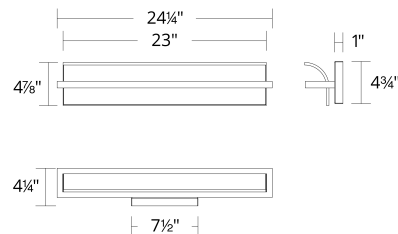

SPECIFICATIONS

Color Temp:	2700K,3000K,3500K,4000K
Input:	120-277V,50/60Hz
CRI	90
Dimming:	ELV: 100-10% , TRIAC: 100-10%
Rated Life:	50,000 Hours
Mounting:	Can be mounted on wall in all orientations
Standards:	ETL, cETL, Damp Location Listed
Construction	Aluminum hardware

FINISHES:

LINE DRAWING:

WS-79524

WAC LIGHTING

Shard

Wall Sconce 4CCT

Fixture Type: _____
 Catalog Number: _____
 Project: _____
 Location: _____

Model & Size	Color Temp	Finish	LED Watts	LED Lumens	Delivered Lumens
<input type="radio"/> WS-79534 34"	<input type="radio"/> 2700K <input type="radio"/> 3000K <input type="radio"/> 3500K <input type="radio"/> 4000K	<input type="radio"/> BK Black <input type="radio"/> BN Brushed Nickel	27W	900	710