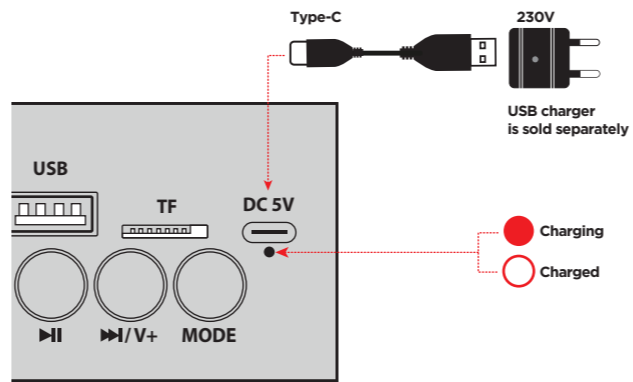

Boomer 20

Portable speaker Operation manual

1. Functions

*USB flash drive and TF drive must be up to 32GB in size and formatted in FAT32 system

2. Charging

3. Bluetooth connection

4. Stereo system of two Boomer 20 (TWS mode)

5. FM radio

6. AUX playback