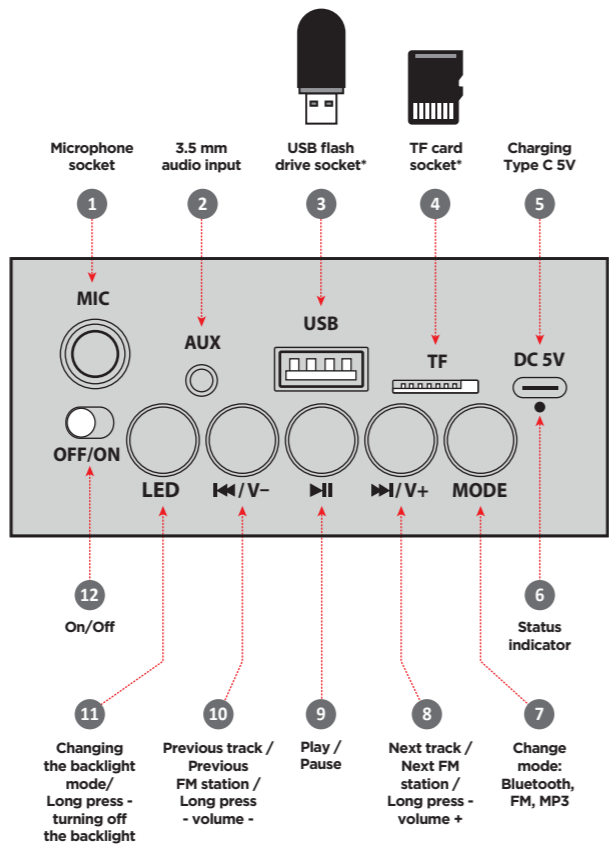

Boomer 20

Portable speaker Operation manual

1. Functions

*USB flash drive and TF drive must be up to 32GB in size and formatted in FAT32 system

2. Charging

3. Bluetooth connection

4. Stereo system of two Boomer 20 (TWS mode)

5. FM radio

6. AUX playback