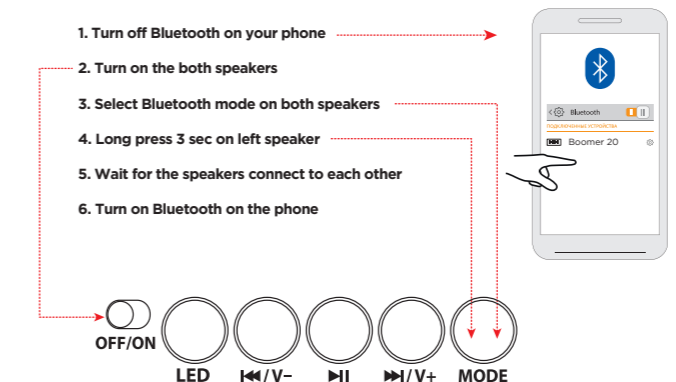

Boomer 20

Portable speaker Operation manual

1. Functions

*USB flash drive and TF drive must be up to 32GB in size and formatted in FAT32 system

2. Charging

3. Bluetooth connection

4. Stereo system of two Boomer 20 (TWS mode)

5. FM radio

6. AUX playback