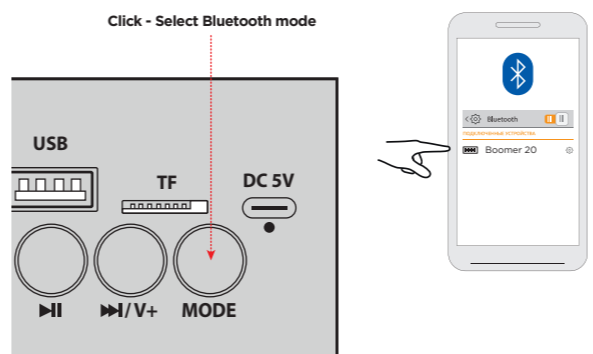

Boomer 20

Portable speaker Operation manual

1. Functions

*USB flash drive and TF drive must be up to 32GB in size and formatted in FAT32 system

2. Charging

3. Bluetooth connection

4. Stereo system of two Boomer 20 (TWS mode)