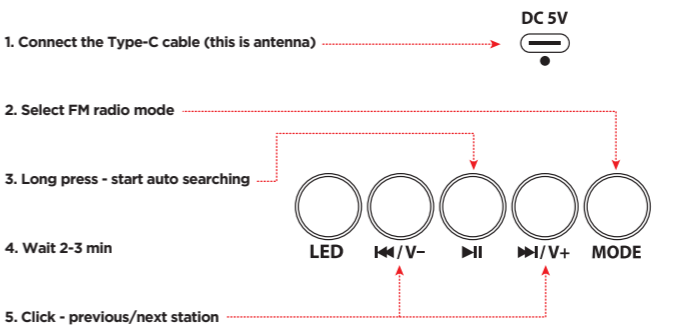

Boomer 20

Portable speaker Operation manual

1. Functions

*USB flash drive and TF drive must be up to 32GB in size and formatted in FAT32 system

2. Charging

3. Bluetooth connection

4. Stereo system of two Boomer 20 (TWS mode)

5. FM radio

6. AUX playback