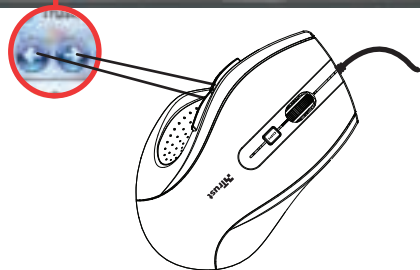

Quick Installation Guide

MaxTrack Mouse

17178

1

2

3

500 dpi
1000 dpi

4