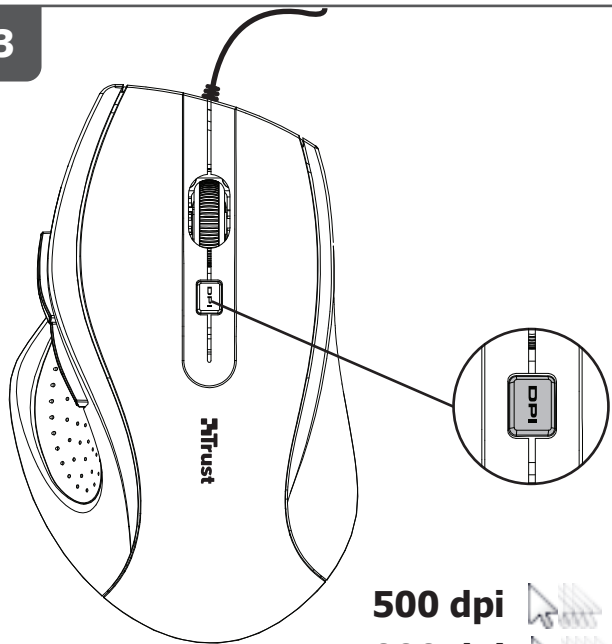

Quick Installation Guide

MaxTrack Mouse

17178

1

2

3

500 dpi
1000 dpi

4