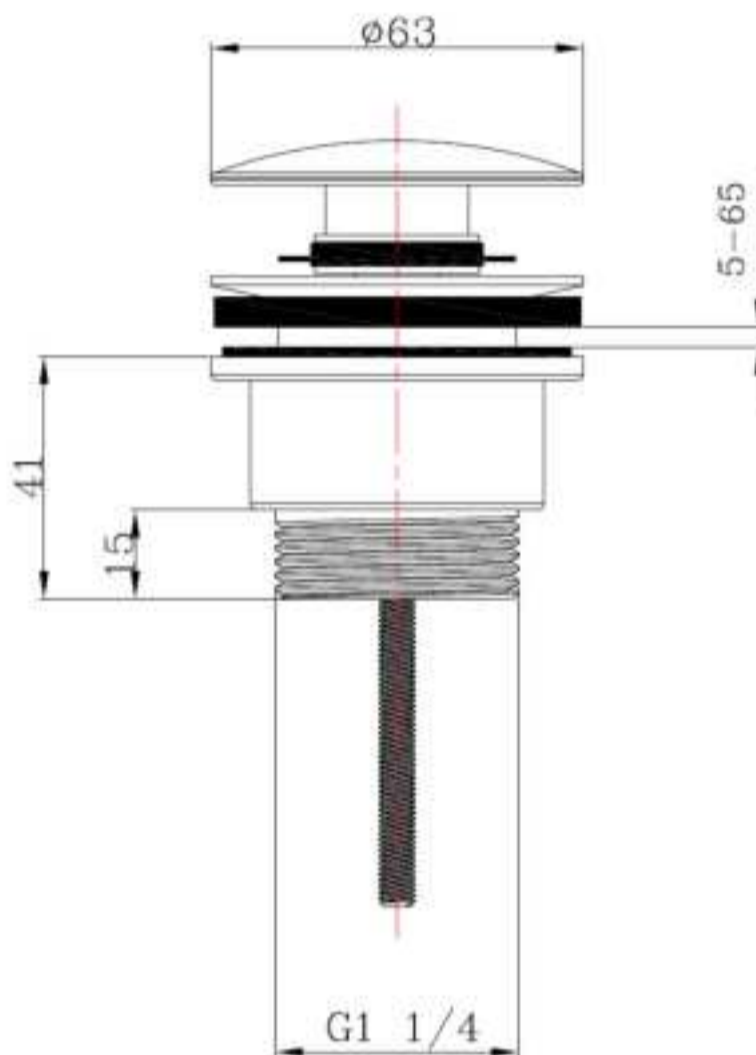

## BASIN CLICKER CHROME UNIVERSAL WASTE

SKU: CB104UNICP

### TECHNICAL DRAWING

Dimensions are in millimetres except thread sizes which are BSP imperial.