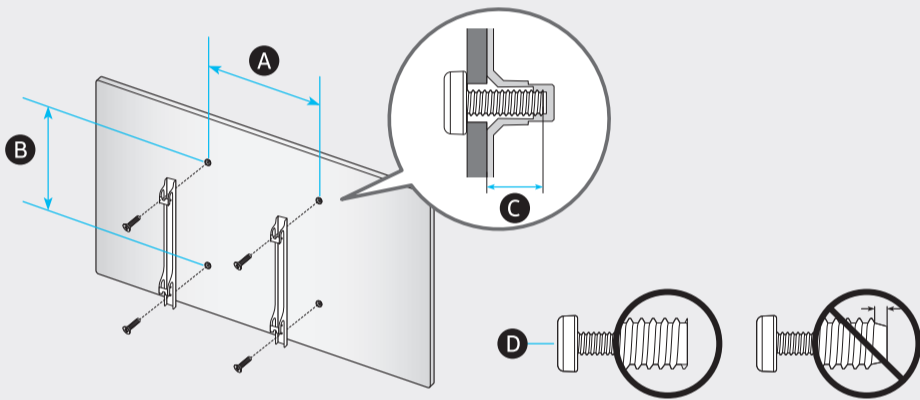

	A	B	C	D	E	F	G	H
43QN9*B 43QNB9*	37.8 inches (960.8 mm) (96.08 cm)	22.0 inches (558.9 mm) (55.89 cm)	1.1 inches (26.9 mm) (2.69 cm)	24.5 inches (623.4 mm) (62.34 cm)	8.8 inches (223.0 mm) (22.30 cm)	42.5 inches (108 cm)	20.3 lbs (9.2 kg)	30.4 lbs (13.8 kg)
50QN9*B 50QNB9*	43.8 inches (1113.6 mm) (111.36 cm)	25.4 inches (644.1 mm) (64.41 cm)	1.1 inches (26.9 mm) (2.69 cm)	27.9 inches (708.9 mm) (70.89 cm)	8.8 inches (223.0 mm) (22.30 cm)	49.5 inches (125 cm)	30.9 lbs (14.0 kg)	41.0 lbs (18.6 kg)
55QN9*B 55QNB9*	48.3 inches (1227.4 mm) (122.74 cm)	27.8 inches (705.6 mm) (70.56 cm)	1.0 inches (25.9 mm) (2.59 cm)	30.2 inches (768.0 mm) (76.80 cm)	9.3 inches (235.6 mm) (23.56 cm)	54.6 inches (138 cm)	39.0 lbs (17.7 kg)	48.2 lbs (21.9 kg)
65QN9*B 65QNB9*	56.9 inches (1446.3 mm) (144.63 cm)	32.6 inches (828.7 mm) (82.87 cm)	1.0 inches (25.9 mm) (2.59 cm)	35.1 inches (891.4 mm) (89.14 cm)	11.2 inches (285.7 mm) (28.57 cm)	64.5 inches (163 cm)	53.8 lbs (24.4 kg)	69.2 lbs (31.4 kg)

*: 0-9, A-Z

	VESA A x B (mm)	C (mm)	D x 4
43QN9*B 43QNB9*	200 x 200	11-13	M8
50QN9*B 50QNB9*			
55QN9*B 55QNB9*			
65QN9*B 65QNB9*	400 x 300		

*: 0-9, A-Z

SAMSUNG

QUICK SETUP GUIDE
GUIDE D'INSTALLATION RAPIDE
GUÍA RÁPIDA DE CONFIGURACIÓN
GUIA RÁPIDO DE INSTALAÇÃO
KURZANLEITUNG ZUR KONFIGURATION
GUIDA DI INSTALLAZIONE RAPIDA