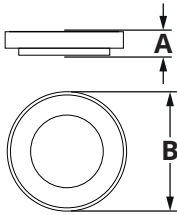

ZULU

CCT SUSPENDED/CEILING LED LUMINAIRE CCT ZÁVĚSNÉ/STROPNÍ LED SVÍTIDLO

EN Dimensions
CZ Rozměry

SQUARE/HRANATÉ CCT ZULU

SQUARE HRANATÉ	A suspended závěsné	A ceiling stropní	B a x a
32W	60mm	90mm	400x400mm
48W	60mm	90mm	500x500mm
60W	60mm	90mm	600x600mm

ROUND/KULATÉ CCT ZULU

ROUND KULATÉ	A suspended závěsné	A ceiling stropní	B ∅
32W	60mm	90mm	380mm
48W	60mm	90mm	480mm
60W	60mm	90mm	600mm

EN What is in the box
CZ Obsah balení

SQUARE ZULU SUSPENDED HRANATÉ ZULU ZÁVĚSNÉ

Installation guide / Montážní návod

Installation is identical for round and square luminaires.
Instalace je pro kulatá i hranatá svítidla totožná.

- EN**
- All handling with the luminaire must be carried out only when the luminaire is disconnected from the mains.
 - Fix the bracket into the ceiling.
 - Connect the driver to the power supply L (white), N (blue).
 - Fix the luminaire to the bracket.
 - Turn on the switch of the mains.