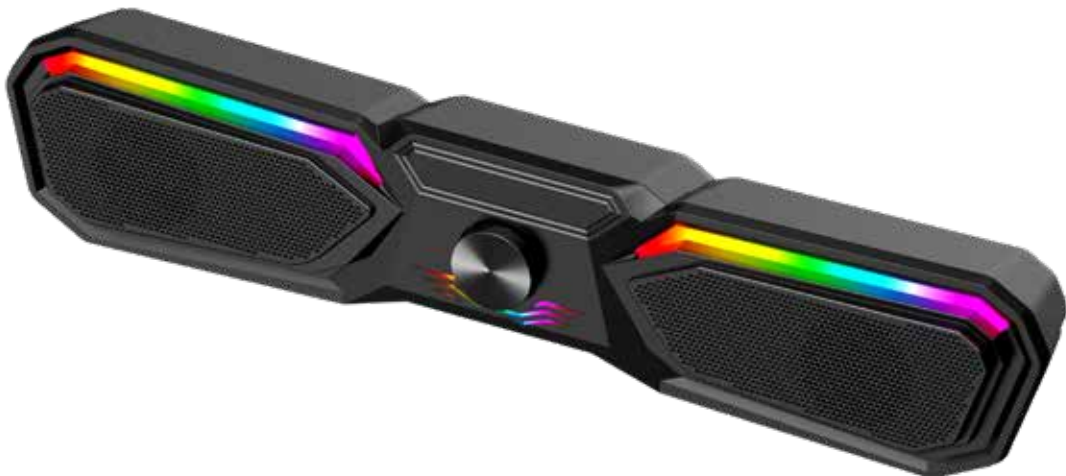

HAVIT SK750BT

- **Bluetooth version:** V5.0
- **Output power:** 5W*2
- **Speaker:** 52mm*2
- **Frequency response:** 60Hz-20KHz
- **Product size:** 439*78*90MM
- **Support:** AUX /BT
- **Plug:** USB 5V + 3.5MM