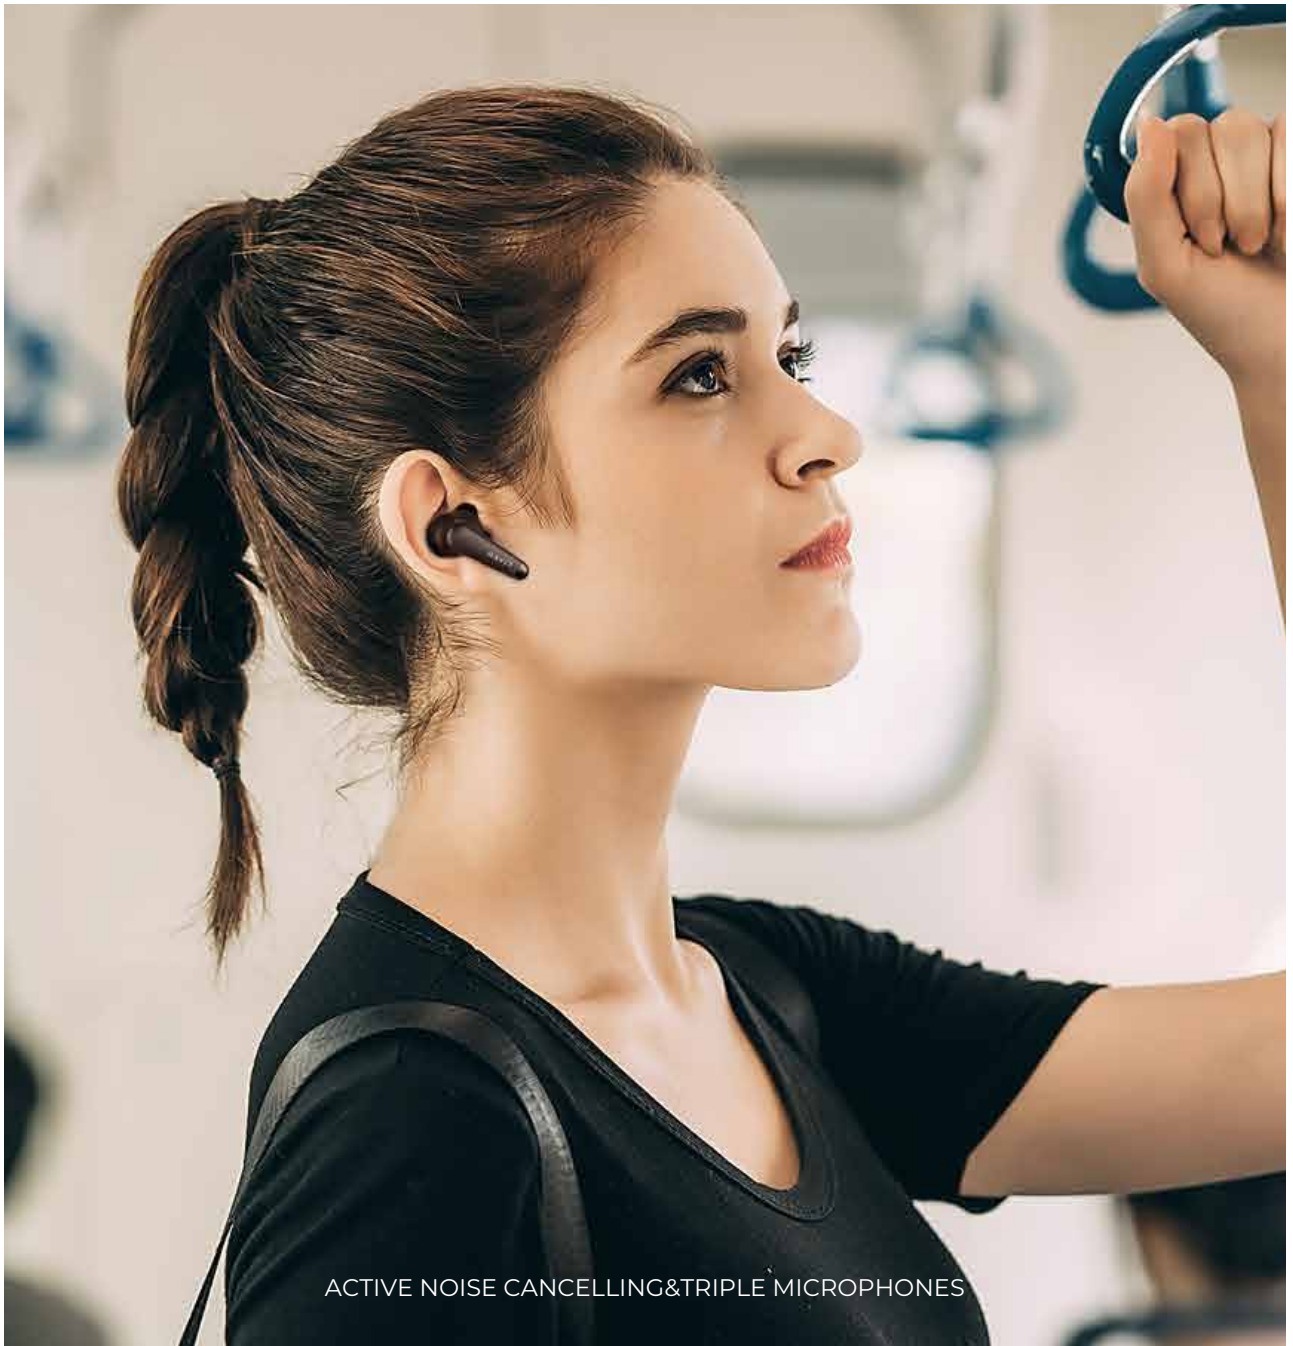

ACTIVE NOISE CANCELLING&TRIPLE MICROPHONES