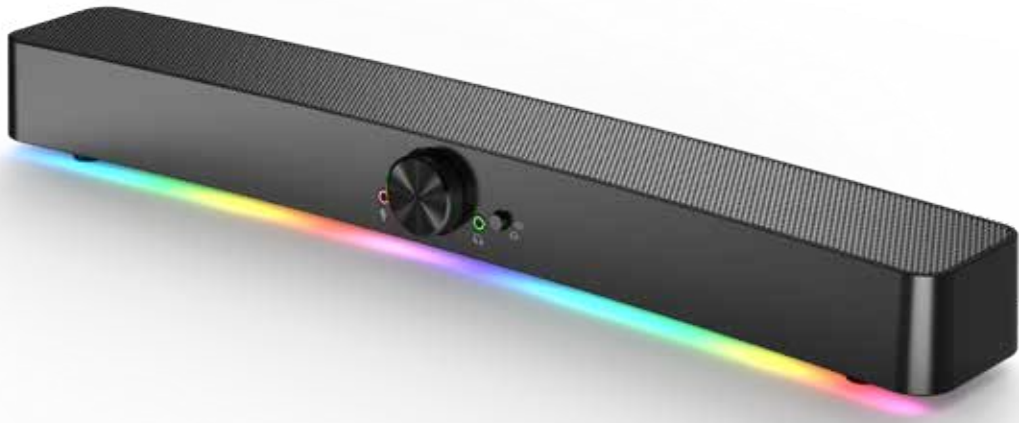

HAVIT SK703BT

- **Bluetooth version:** V5.1
- **Output power:** 5W *2
- **Speaker:** 52mm*2
- **Frequency Range:** 60Hz-20KHz
- **Product Size:** 479*66*51mm
- **Controls:** Volume Control
- **Function:** MIC input, Headphones RGB LED, AUX, BT
- **Plug:** USB 5V + 3.5MM