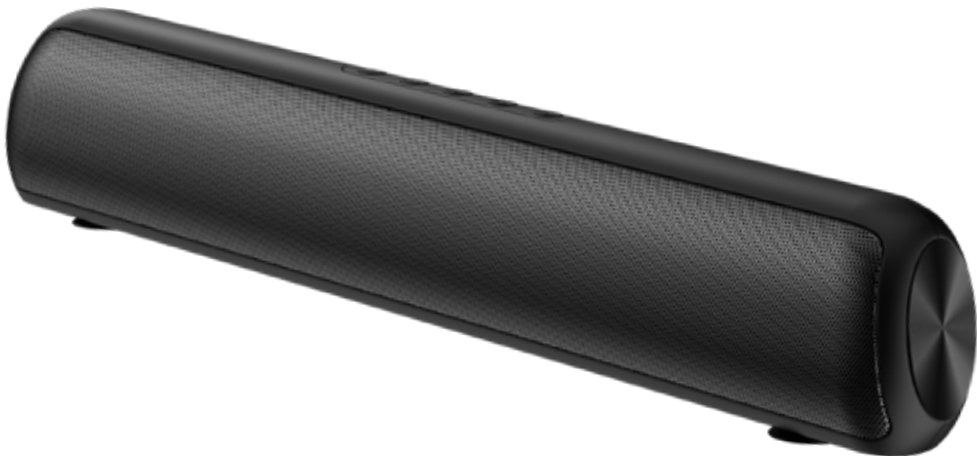

HAVIT SK738BT

- **Bluetooth version:** V5.0
- **Output power:** 5W*2
- **Battery:** 1200mAh
- **Play time:** 5H /
- **Material:** ABS
- **Charging time:** 3.5H
- **Product Size:** 373*72.5*52.5mm
- **Support:** BT/AUX/TF/FM/TWS
- **Charge means:** Type-C
- **Power supply :** DC 5V/1A