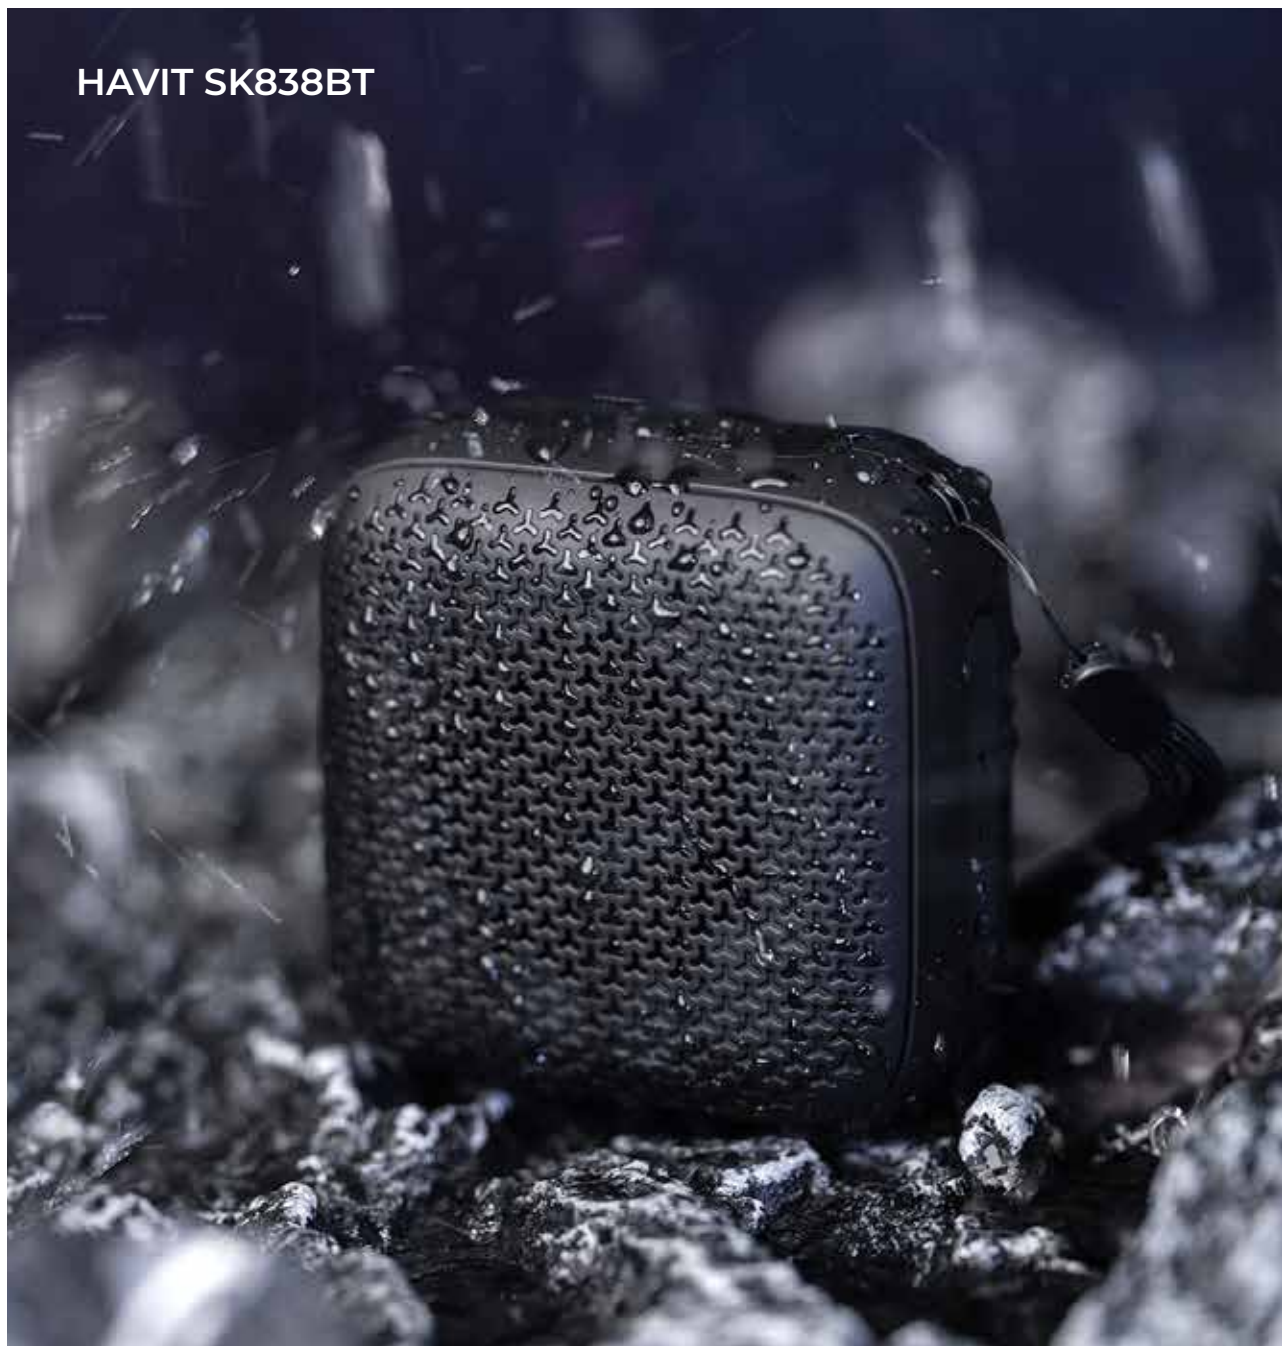

HAVIT SK838BT