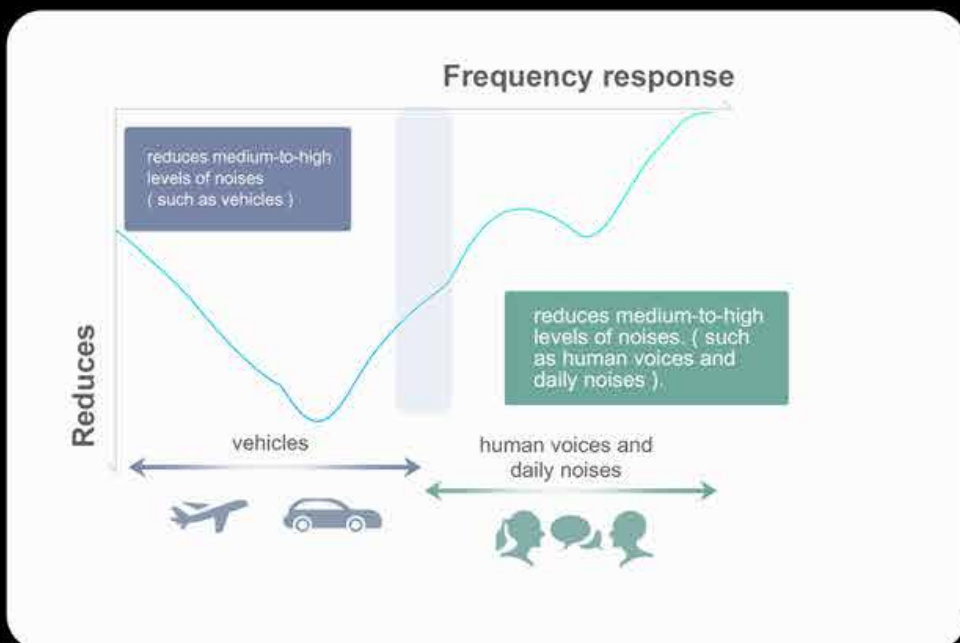

FOCUS ON YOUR MUSIC

This active noise canceling headphones come with professional active noise canceling function, which can cancel out a wider range of low and mid-frequency noises such as cars and airplane engines to fully immerse yourself in music world.