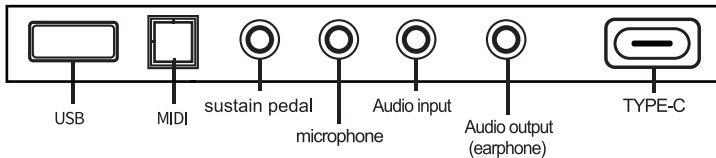

1. Power

Turn on the [Power] button to play the keyboard and enter the performance state.

2. Tone

After pressing [Tone] button, you can use the [+/-] button to select the tone.

3. Rhythm

After pressing [Rhythm] button, you can use the [+/-] button to select the rhythm.