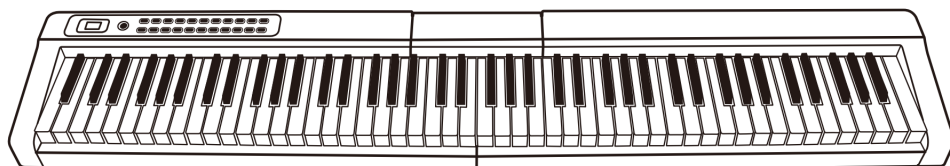

VEVOR[®]

TOUGH TOOLS, HALF PRICE

Technical Support and E-Warranty Certificate

www.vevor.com/support

PIANO USER MANUAL

MODEL: BD-881D

We continue to be committed to provide you tools with competitive price. "Save Half", "Half Price" or any other similar expressions used by us only represents an estimate of savings you might benefit from buying certain tools with us compared to the major top brands and does not necessarily mean to cover all categories of tools offered by us. You are kindly reminded to verify carefully when you are placing an order with us if you are actually saving half in comparison with the top major brands.

VEVOR[®]

TOUGH TOOLS, HALF PRICE

Piano

MODEL: BD-881D

(The picture is for reference only, please refer to the actual object)

NEED HELP? CONTACT US!

Have product questions? Need technical support? Please feel free to contact us: