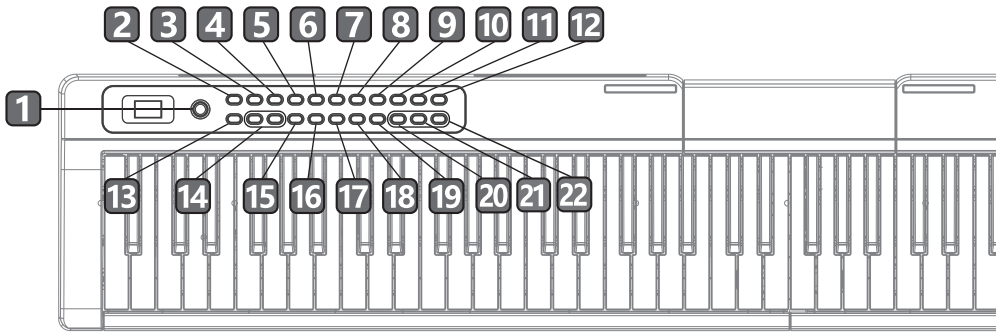

1 Power	6 Volume	11 Key drum	16 Chord	Bluetooth/MP3 mode
2 Tone	7 Rhythm vol	12 Lesson	17 Record	20 ▶|/↺
3 Rhythm	8 Tempo	13 Start/stop	18 Play/LED	21 ◀◀/VOL-
4 Demo One	9 Transpose	14 -/+	19 Metronome	22 ▶▶/VOL+
5 Demo All	10 Dual key	15 Sync/Vel