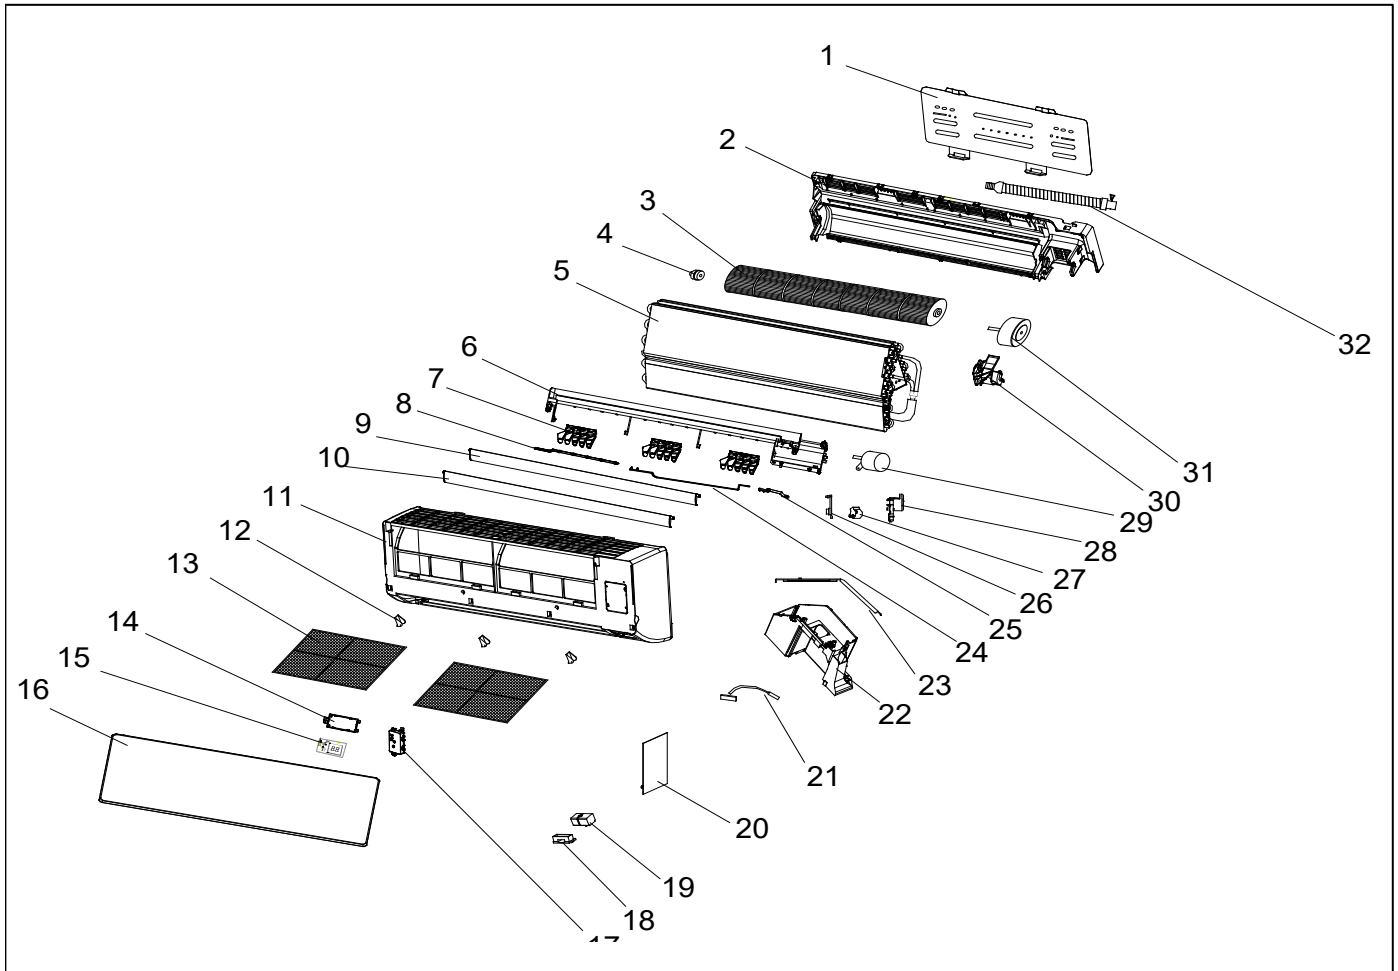

# Exploded View

Model

CIP36CD-EL(I)

**ComfortStar®**

EX_ID	Spare Parts Code	Part Name(EN)	Qty.	Price	Remarks
1	41109-000084	Installation Plate	1		
2	41102-000609	Base	1		
3	42004-000242	Cross Fan	1		
4	42007-000009	Bearing Mount	1		
5	92011-010300	Evaporator	1		
6	41101-000374	Vertical Vane Assembly	3		

7	41101-000529	Vertical Vane Connector 1	1		
8	41103-000643	Vane	1		
9	41106-014054	Face Frame	1		
10	41108-000066	Screw Cover	3		
11	42008-000230	Air Filter	2		
12	42003-000001	Display PCB Box	1		
13	31102-000109	Display PCB	1		
14	41106-002086	Front Panel	1		
15	42001-000103	Cable Clamp	1		
16	11304-100063	Terminal	1		
17	31101-002056	Main PCB	1		
18	10104-100022	Indoor Sensor Assembly	1		
19	41105-000427	Electrical Box	1		
20	41211-000079	Electrical Box Cover	1		
21	22001-000360	Step Motor	1		
22	29901-000078	Vane Motor	1		
23	22001-000240	Indoor Motor	1		
24	41108-000203	Indoor Motor Cover	1		
25	42009-000011	Drainage Hose	1		
26	22013-004238	Remote Controller	1		Not shown in Explosion view
27	A1102-000042	Left Foaming	1		
28	A1102-000043	Right Foaming	1		