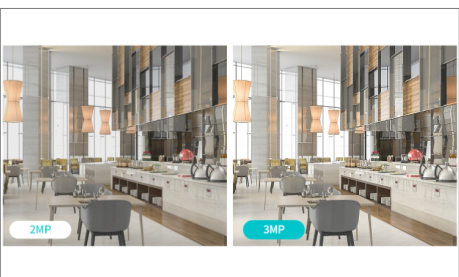

3MP HD Video

The upgraded 3MP (2304×1296) HD camera captures clear and delicate monitoring image, bringing more details and a brand-new visual experience.