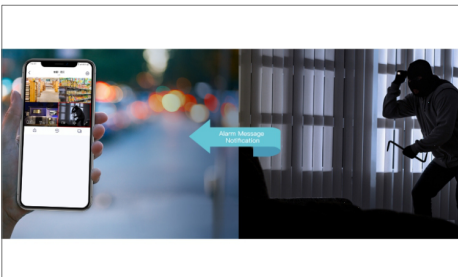

Remote Monitoring

You can view the video on your mobile phone anytime and anywhere, and feel at ease when you away from home. Alarm messages are pushed in time, you can control abnormal status in real time.