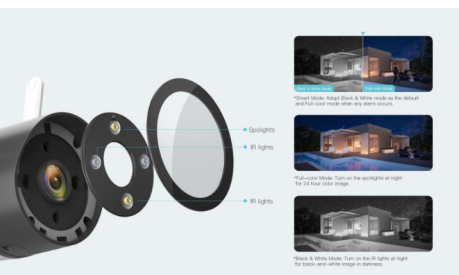

Full Color Image

Equipped with two high-power spotlights and two IR lights, and high sensitive image sensors, your night vision is now lit up and in full-color. There are three available night vision modes: Smart Mode, Full-color Mode, and Black & White Mode.