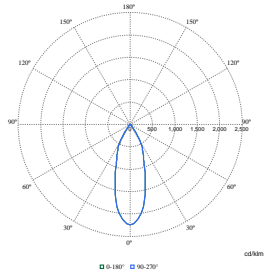

Polar Wide Diagrams

Polar Normal (separate) - GD601BI - 910505102201