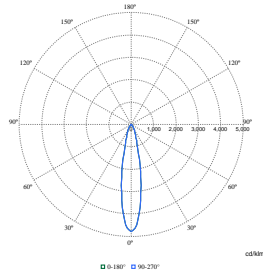

Polar Normal (separate) - GD601BI - 910505102193