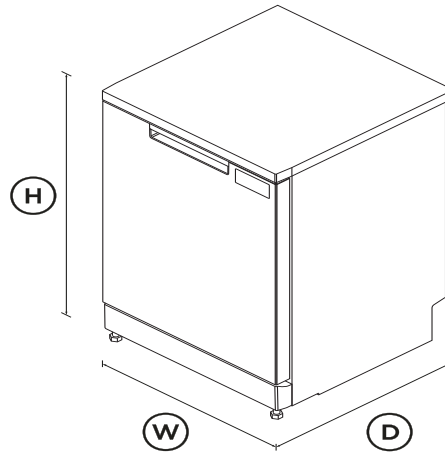

DIMENSIONS

Height	848 - 893mm
Width	597mm
Depth	600mm

FEATURES & BENEFITS

CONSIDERED DESIGN

Designed to match our Contemporary style family of products, this freestanding dishwasher has a sleek stainless steel finish with a front-of-door control panel for intuitive usability.