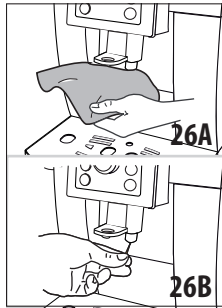

---

ECAM23.26X

BEAN TO CUP ESPRESSO AND  
CAPPUCCINO MACHINE  
Instructions for Use

---

**DeLonghi**

**B C**

**A**

**Register Now**   
[www.delonghi.com/register](http://www.delonghi.com/register)