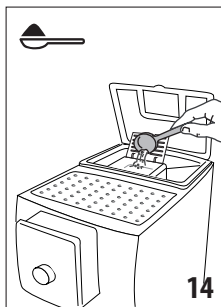

---

ECAM23.26X

BEAN TO CUP ESPRESSO AND  
CAPPUCCINO MACHINE  
Instructions for Use

---

**DeLonghi**

**B C**

**A**

**Register Now**   
[www.delonghi.com/register](http://www.delonghi.com/register)