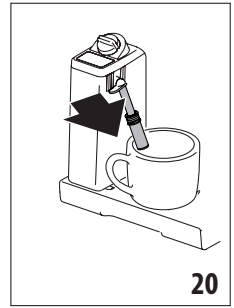

---

ECAM23.26X

BEAN TO CUP ESPRESSO AND  
CAPPUCCINO MACHINE  
Instructions for Use

---

**DeLonghi**

**B C**

**A**

**Register Now**   
[www.delonghi.com/register](http://www.delonghi.com/register)