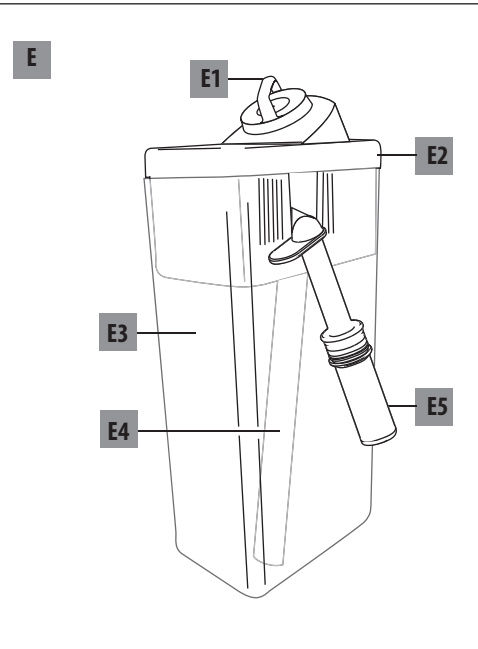

---

ECAM23.26X

BEAN TO CUP ESPRESSO AND  
CAPPUCCINO MACHINE  
Instructions for Use

---

**DeLonghi**

**B C**

**A**

**Register Now**   
[www.delonghi.com/register](http://www.delonghi.com/register)