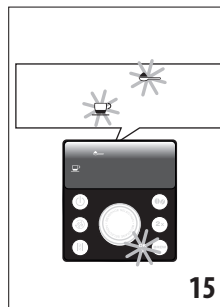

---

ECAM23.26X

BEAN TO CUP ESPRESSO AND  
CAPPUCCINO MACHINE  
Instructions for Use

---

**DeLonghi**

**B C**

**A**

**Register Now**   
[www.delonghi.com/register](http://www.delonghi.com/register)