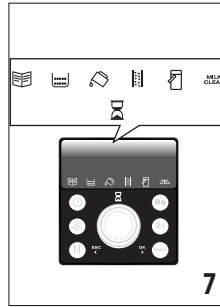

---

ECAM23.26X

BEAN TO CUP ESPRESSO AND  
CAPPUCCINO MACHINE  
Instructions for Use

---

**DeLonghi**

**B C**

**A**

**Register Now**   
[www.delonghi.com/register](http://www.delonghi.com/register)