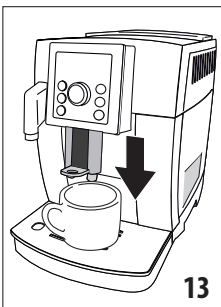

---

ECAM23.26X

BEAN TO CUP ESPRESSO AND  
CAPPUCCINO MACHINE  
Instructions for Use

---

**DeLonghi**

**B C**

**A**

**Register Now**   
[www.delonghi.com/register](http://www.delonghi.com/register)