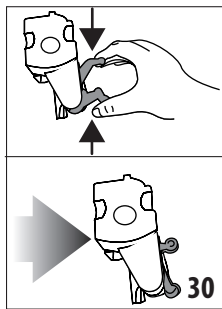

---

ECAM23.26X

BEAN TO CUP ESPRESSO AND  
CAPPUCCINO MACHINE  
Instructions for Use

---

**DeLonghi**

**B C**

**A**

**Register Now**   
[www.delonghi.com/register](http://www.delonghi.com/register)