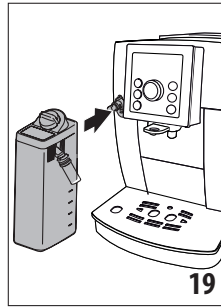

---

ECAM23.26X

BEAN TO CUP ESPRESSO AND  
CAPPUCCINO MACHINE  
Instructions for Use

---

**DeLonghi**

**B C**

**A**

**Register Now**   
[www.delonghi.com/register](http://www.delonghi.com/register)