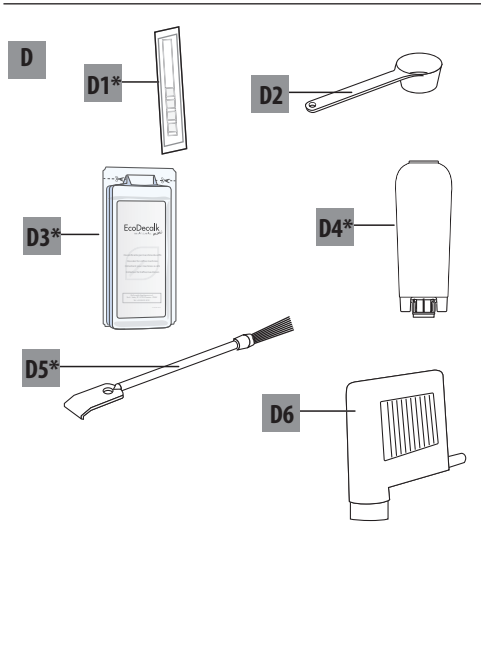

---

ECAM23.26X

BEAN TO CUP ESPRESSO AND  
CAPPUCCINO MACHINE  
Instructions for Use

---

**DeLonghi**

**B C**

**A**

**Register Now**   
[www.delonghi.com/register](http://www.delonghi.com/register)