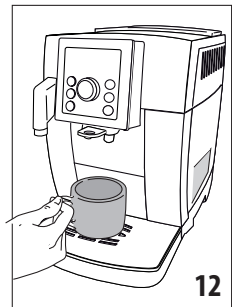

---

ECAM23.26X

BEAN TO CUP ESPRESSO AND  
CAPPUCCINO MACHINE  
Instructions for Use

---

**DeLonghi**

**B C**

**A**

**Register Now**   
[www.delonghi.com/register](http://www.delonghi.com/register)