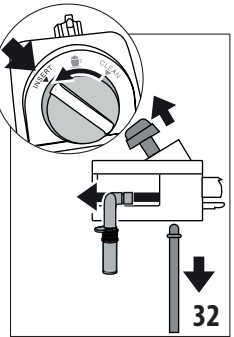

---

ECAM23.26X

BEAN TO CUP ESPRESSO AND  
CAPPUCCINO MACHINE  
Instructions for Use

---

**DeLonghi**

**B C**

**A**

**Register Now**   
[www.delonghi.com/register](http://www.delonghi.com/register)