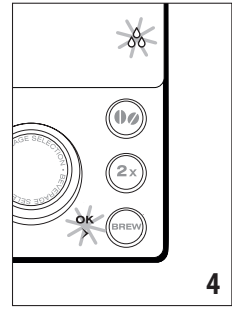

---

ECAM23.26X

BEAN TO CUP ESPRESSO AND  
CAPPUCCINO MACHINE  
Instructions for Use

---

**DeLonghi**

**B C**

**A**

**Register Now**   
[www.delonghi.com/register](http://www.delonghi.com/register)