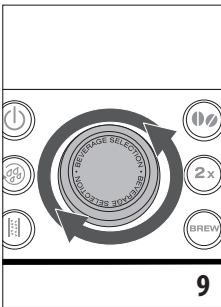

---

ECAM23.26X

BEAN TO CUP ESPRESSO AND  
CAPPUCCINO MACHINE  
Instructions for Use

---

**DeLonghi**

**B C**

**A**

**Register Now**   
[www.delonghi.com/register](http://www.delonghi.com/register)