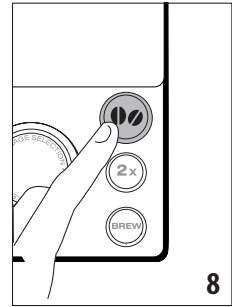

---

ECAM23.26X

BEAN TO CUP ESPRESSO AND  
CAPPUCCINO MACHINE  
Instructions for Use

---

**DeLonghi**

**B C**

**A**

**Register Now**   
[www.delonghi.com/register](http://www.delonghi.com/register)