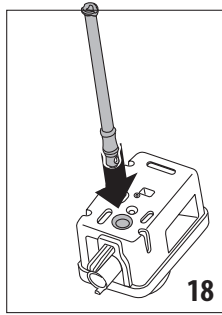

---

ECAM23.26X

BEAN TO CUP ESPRESSO AND  
CAPPUCCINO MACHINE  
Instructions for Use

---

**DeLonghi**

**B C**

**A**

**Register Now**   
[www.delonghi.com/register](http://www.delonghi.com/register)