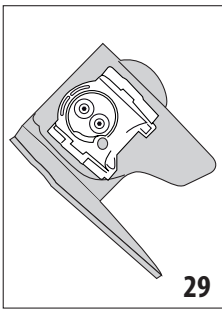

---

ECAM23.26X

BEAN TO CUP ESPRESSO AND  
CAPPUCCINO MACHINE  
Instructions for Use

---

**DeLonghi**

**B C**

**A**

**Register Now**   
[www.delonghi.com/register](http://www.delonghi.com/register)