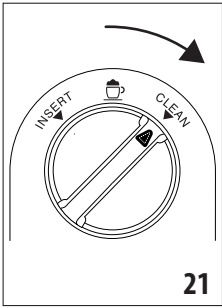

---

ECAM23.26X

BEAN TO CUP ESPRESSO AND  
CAPPUCCINO MACHINE  
Instructions for Use

---

**DeLonghi**

**B C**

**A**

**Register Now**   
[www.delonghi.com/register](http://www.delonghi.com/register)