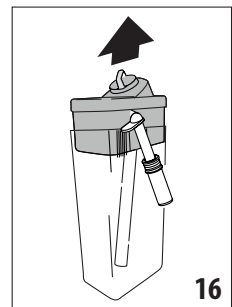

---

ECAM23.26X

BEAN TO CUP ESPRESSO AND  
CAPPUCCINO MACHINE  
Instructions for Use

---

**DeLonghi**

**B C**

**A**

**Register Now**   
[www.delonghi.com/register](http://www.delonghi.com/register)