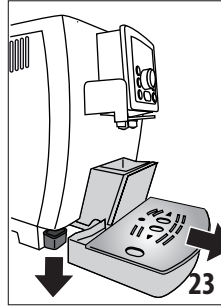

---

ECAM23.26X

BEAN TO CUP ESPRESSO AND  
CAPPUCCINO MACHINE  
Instructions for Use

---

**DeLonghi**

**B C**

**A**

**Register Now**   
[www.delonghi.com/register](http://www.delonghi.com/register)