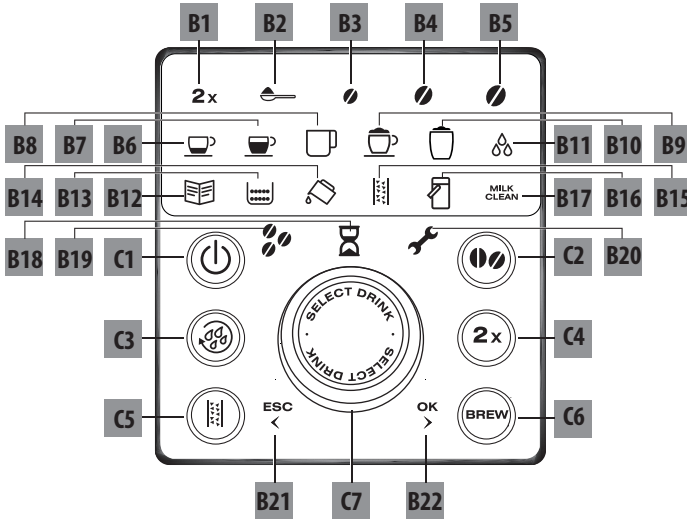

---

ECAM23.26X

BEAN TO CUP ESPRESSO AND  
CAPPUCCINO MACHINE  
Instructions for Use

---

**DeLonghi**

**B C**

**A**

**Register Now**   
[www.delonghi.com/register](http://www.delonghi.com/register)