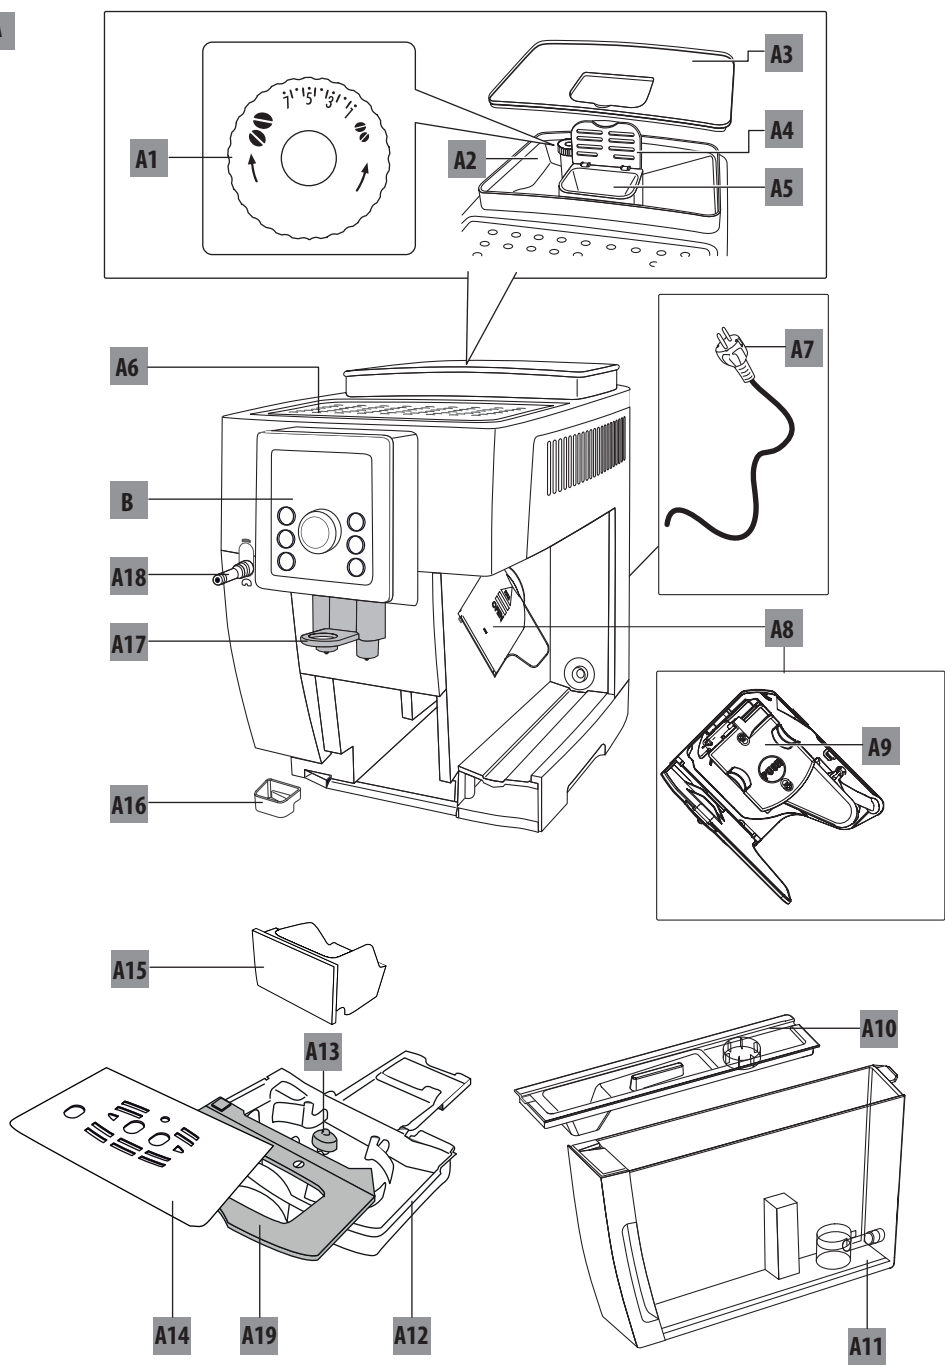

---

ECAM23.26X

BEAN TO CUP ESPRESSO AND  
CAPPUCCINO MACHINE  
Instructions for Use

---

**DeLonghi**

**B C**

**A**

**Register Now**   
[www.delonghi.com/register](http://www.delonghi.com/register)