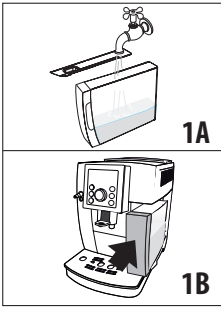

---

ECAM23.26X

BEAN TO CUP ESPRESSO AND  
CAPPUCCINO MACHINE  
Instructions for Use

---

**DeLonghi**

**B C**

**A**

**Register Now**   
[www.delonghi.com/register](http://www.delonghi.com/register)