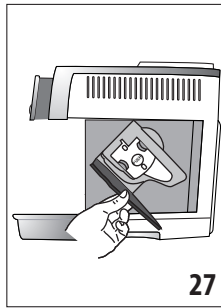

---

ECAM23.26X

BEAN TO CUP ESPRESSO AND  
CAPPUCCINO MACHINE  
Instructions for Use

---

**DeLonghi**

**B C**

**A**

**Register Now**   
[www.delonghi.com/register](http://www.delonghi.com/register)