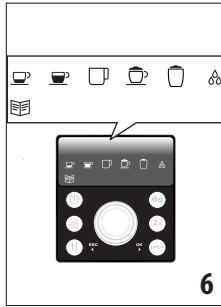

---

ECAM23.26X

BEAN TO CUP ESPRESSO AND  
CAPPUCCINO MACHINE  
Instructions for Use

---

**DeLonghi**

**B C**

**A**

**Register Now**   
[www.delonghi.com/register](http://www.delonghi.com/register)