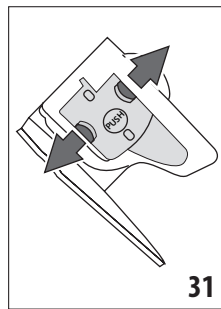

---

ECAM23.26X

BEAN TO CUP ESPRESSO AND  
CAPPUCCINO MACHINE  
Instructions for Use

---

**DeLonghi**

**B C**

**A**

**Register Now**   
[www.delonghi.com/register](http://www.delonghi.com/register)