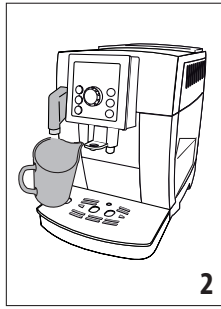

---

ECAM23.26X

BEAN TO CUP ESPRESSO AND  
CAPPUCCINO MACHINE  
Instructions for Use

---

**DeLonghi**

**B C**

**A**

**Register Now**   
[www.delonghi.com/register](http://www.delonghi.com/register)