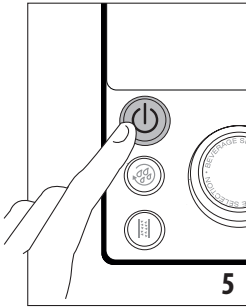

---

ECAM23.26X

BEAN TO CUP ESPRESSO AND  
CAPPUCCINO MACHINE  
Instructions for Use

---

**DeLonghi**

**B C**

**A**

**Register Now**   
[www.delonghi.com/register](http://www.delonghi.com/register)