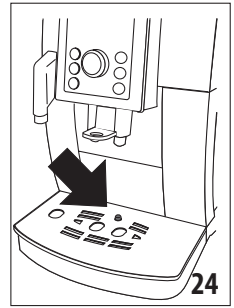

---

ECAM23.26X

BEAN TO CUP ESPRESSO AND  
CAPPUCCINO MACHINE  
Instructions for Use

---

**DeLonghi**

**B C**

**A**

**Register Now**   
[www.delonghi.com/register](http://www.delonghi.com/register)