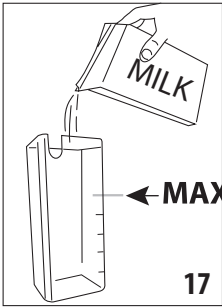

---

ECAM23.26X

BEAN TO CUP ESPRESSO AND  
CAPPUCCINO MACHINE  
Instructions for Use

---

**DeLonghi**

**B C**

**A**

**Register Now**   
[www.delonghi.com/register](http://www.delonghi.com/register)