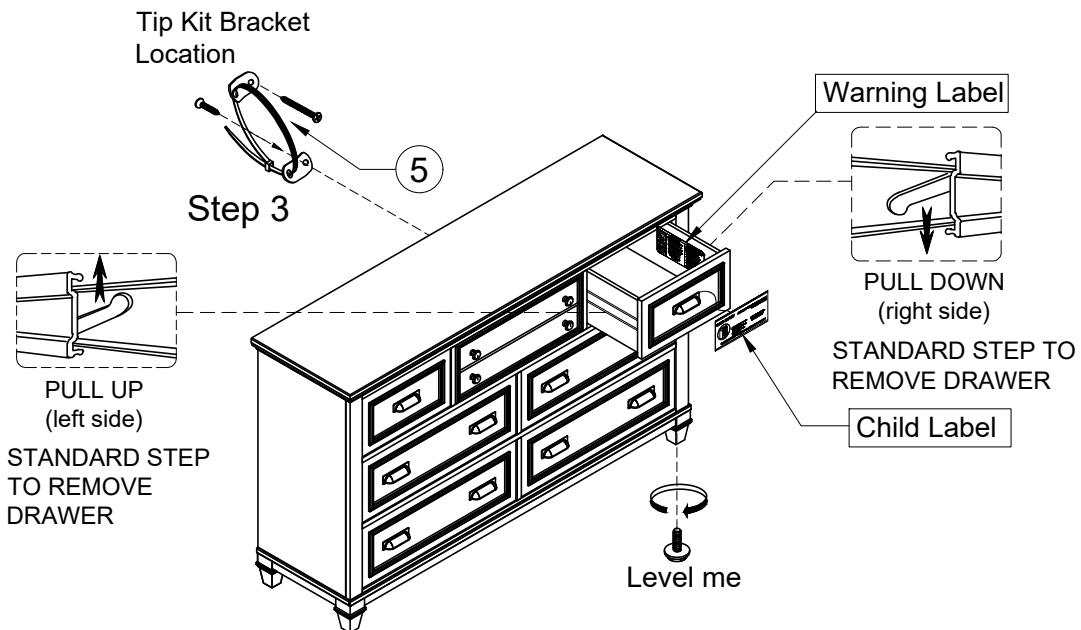

LIVING SPACES

1	PB5611-20WHTB		X1
2	PB5611-01WHLG1		X2
3	PB5611-01WHLG2		X2
4	PB5611-20WH-CL		X1
5	P99-00R1		X1
A	PB5611-01WH-HD	5/16" DIAMETER X 3/4" X 1/16"	X4
B	PB5611-01WH-HD	5/16" DIAMETER X 1/2" X 1/16"	X4
C	PB5611-01WH-HD	5/16" DIAMETER X 2" LENGTH	X4
D	PB5611-01WH-HD	1/2"	X1

CATHERINE

329900 / B5611-20WH
WHITE 7 DRAWER DRESSER

WARNING:
ONLY USE THE HAND
TOOLS PROVIDED

ASSEMBLY COMPLETED