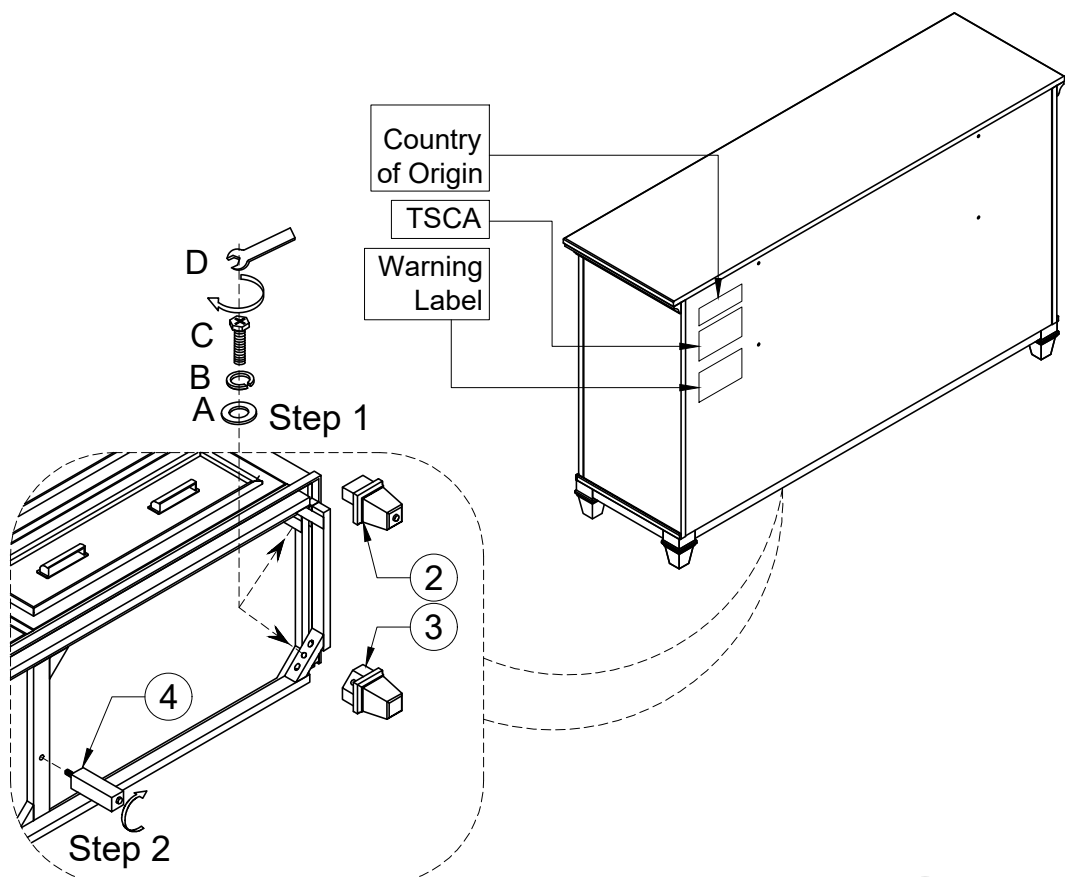

LIVING SPACES

1	PB5611-20WHTB		X1
2	PB5611-01WHLG1		X2
3	PB5611-01WHLG2		X2
4	PB5611-20WH-CL		X1
5	P99-00R1		X1
A	PB5611-01WH-HD	5/16" DIAMETER X 3/4" X 1/16"	X4
B	PB5611-01WH-HD	5/16" DIAMETER X 1/2" X 1/16"	X4
C	PB5611-01WH-HD	5/16" DIAMETER X 2" LENGTH	X4
D	PB5611-01WH-HD	1/2"	X1

CATHERINE

329900 / B5611-20WH
WHITE 7 DRAWER DRESSER

WARNING:
ONLY USE THE HAND
TOOLS PROVIDED

ASSEMBLY COMPLETED