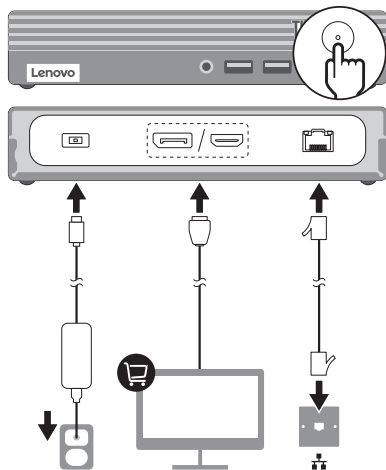

i Read the statement on USB transfer rate in the *User Guide*.

* For selected models