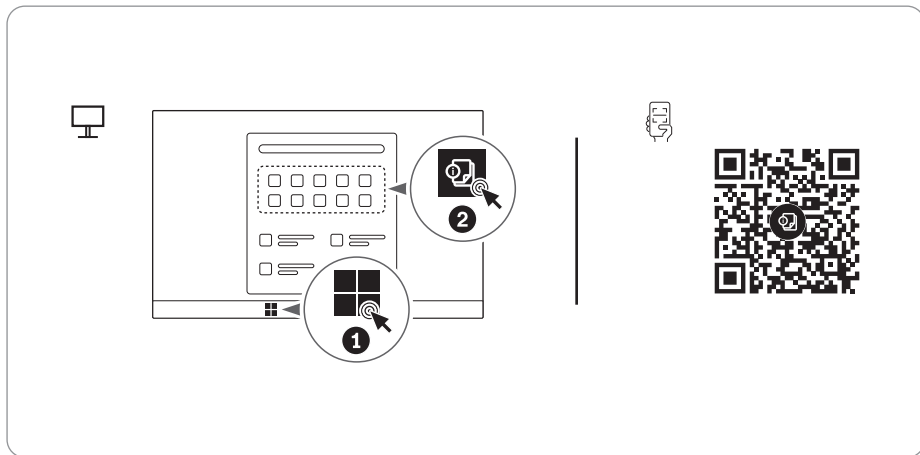

Lenovo
ThinkCentre

ThinkCentre M70q Gen 5
ThinkCentre M90q Gen 5

Lenovo

i Read the statement on USB transfer rate in the *User Guide*.

* For selected models

User Guide Access

[English]

European Union (EU) / United Kingdom (UK) — radio frequency and power

This radio equipment operates with the following frequency bands and maximum radio-frequency power:

| Technology | Frequency band [MHz] | Maximum transmit power |
|-------------------------|----------------------|------------------------|
| WLAN 802.11b/g/n/ax/be | 2400 - 2483.5 | < 20 dBm |
| WLAN 802.11a/n/ac/ax/be | 5150 - 5725 | < 23 dBm |
| WLAN 802.11a/n/ac/ax/be | 5725 - 5875 | < 13.98 dBm |
| WLAN 802.11ax/be | 5945 - 6425 | < 23 dBm |
| Bluetooth BR/EDR/LE | 2400 - 2483.5 | < 20 dBm |