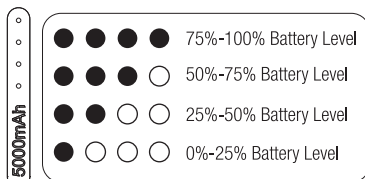

CHARGING VIA COMPUTER USB

Using the provided Micro-USB cable, or a USB-C cable, connect your charger to a USB power source.

It takes approximately 3-5 hours to fully charge a Pocket Juice Portable Charger from a depleted battery level. Once the charging process begins, the LED Indicator Lights will illuminate according to power level (see chart).