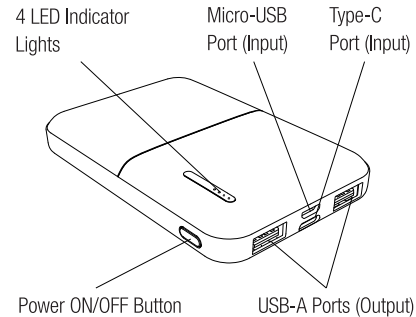

PRODUCT OVERVIEW & FUNCTIONS