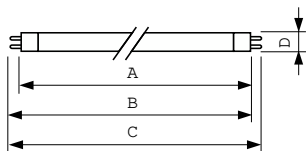

MASTER TL Mini Super 80 Emergency Lighting

Versions

LPPR TL8MINI

Dimensional drawing

Product	D (max)	A (max)	B (max)	B (min)	C (max)
MST TL Mini 8W/827 FAM/10X25BOX	16 mm	288.3 mm	295.4 mm	293.0 mm	302.5 mm
MST TL Mini 8W/840 FAM/10X25BOX	16 mm	288.3 mm	295.4 mm	293.0 mm	302.5 mm