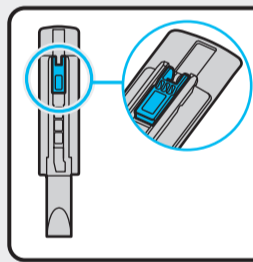

	VESA A x B (mm)	C (mm)	D x 4	E (mm)	F (inches)	G (inches)	H (inches)
QN43LS03A	200 x 200	9-11	M8	1.25	7.6	15.1	6.5
QN50LS03A		10-12			8.3	18.2	9.2

SAMSUNG

QUICK SETUP GUIDE

◀ Scan this QR code with your smart phone to see helpful videos.

43"

50"

1

2

2-1

2-2

3

4