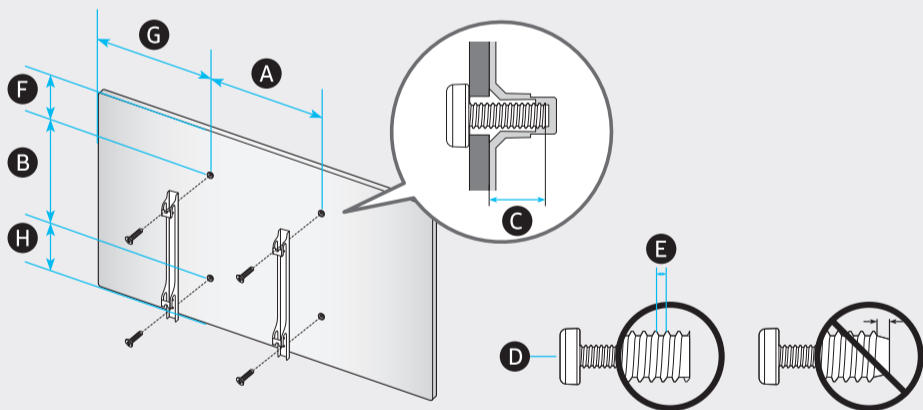

5

6

	A	B	C	D	E	F	G	H	I
QN43LS03A	38.2 inches (969.5 mm)	22.0 inches (557.8 mm)	1.0 inches (24.9 mm)	23.3 inches (591.9 mm)	24.3 inches (616.9 mm)	7.7 inches (196.8 mm)	42.5 inches	19.0 lbs (8.6 kg)	19.6 lbs (8.9 kg)
QN50LS03A	44.3 inches (1124.1 mm)	25.4 inches (644.9 mm)	1.0 inches (24.9 mm)	26.7 inches (679.2 mm)	27.7 inches (704.2 mm)	9.0 inches (227.8 mm)	49.5 inches	26.0 lbs (11.8 kg)	26.9 lbs (12.2 kg)

	VESA A x B (mm)	C (mm)	D x 4	E (mm)	F (inches)	G (inches)	H (inches)
QN43LS03A	200 x 200	9-11	M8	1.25	7.6	15.1	6.5
QN50LS03A		10-12			8.3	18.2	9.2

SAMSUNG

QUICK SETUP GUIDE

◀ Scan this QR code with your smart phone to see helpful videos.

43"

50"

1

2

2-1

2-2

3

4