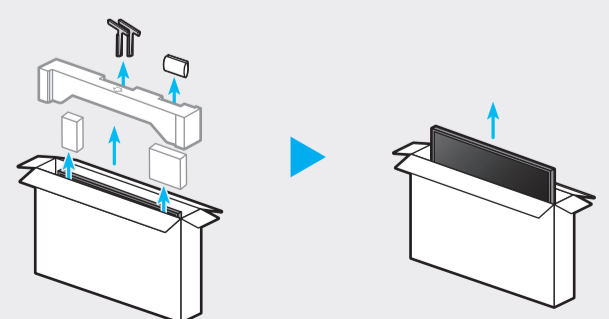

	VESA A x B (mm)	C (mm)	D x 4	E (mm)	F (inches)	G (inches)	H (inches)
QN43LS03A	200 x 200	9-11	M8	1.25	7.6	15.1	6.5
QN50LS03A		10-12			8.3	18.2	9.2

SAMSUNG

QUICK SETUP GUIDE

◀ Scan this QR code with your smart phone to see helpful videos.

43"

50"

1

2

2-1

2-2

3

4