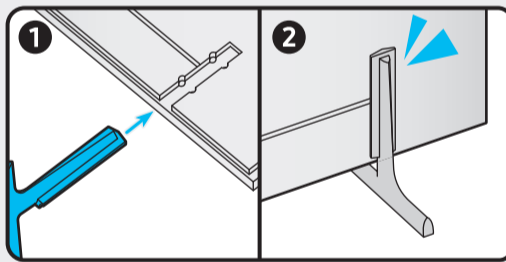

	VESA A x B (mm)	C (mm)	D x 4	E (mm)	F (inches)	G (inches)	H (inches)
QN43LS03A	200 x 200	9-11	M8	1.25	7.6	15.1	6.5
QN50LS03A		10-12			8.3	18.2	9.2

SAMSUNG

QUICK SETUP GUIDE

◀ Scan this QR code with your smart phone to see helpful videos.

43"

50"

1

2

2-1

2-2

3

4