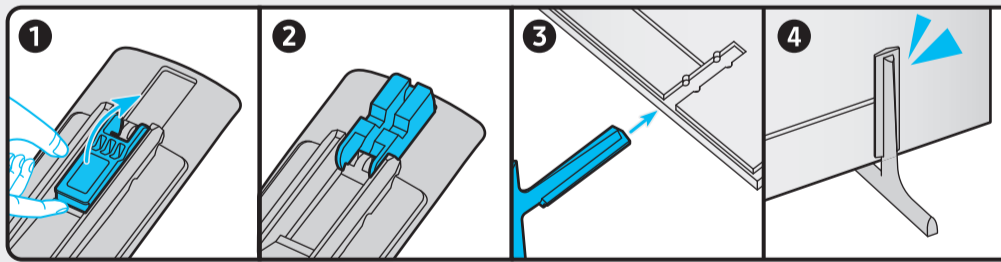

	VESA A x B (mm)	C (mm)	D x 4	E (mm)	F (inches)	G (inches)	H (inches)
QN43LS03A	200 x 200	9-11	M8	1.25	7.6	15.1	6.5
QN50LS03A		10-12			8.3	18.2	9.2

SAMSUNG

QUICK SETUP GUIDE

◀ Scan this QR code with your smart phone to see helpful videos.

43"

50"

1

2

2-1

2-2

3

4