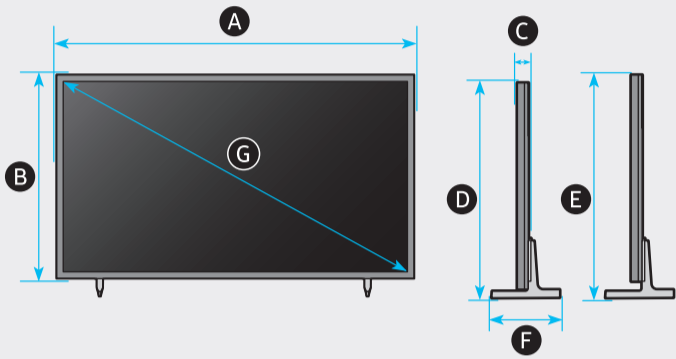

5

6

	A	B	C	D	E	F	G	H	I
QN43LS03A	38.2 inches (969.5 mm)	22.0 inches (557.8 mm)	1.0 inches (24.9 mm)	23.3 inches (591.9 mm)	24.3 inches (616.9 mm)	7.7 inches (196.8 mm)	42.5 inches	19.0 lbs (8.6 kg)	19.6 lbs (8.9 kg)
QN50LS03A	44.3 inches (1124.1 mm)	25.4 inches (644.9 mm)	1.0 inches (24.9 mm)	26.7 inches (679.2 mm)	27.7 inches (704.2 mm)	9.0 inches (227.8 mm)	49.5 inches	26.0 lbs (11.8 kg)	26.9 lbs (12.2 kg)

	VESA A x B (mm)	C (mm)	D x 4	E (mm)	F (inches)	G (inches)	H (inches)
QN43LS03A	200 x 200	9-11	M8	1.25	7.6	15.1	6.5
QN50LS03A		10-12			8.3	18.2	9.2

SAMSUNG

QUICK SETUP GUIDE

◀ Scan this QR code with your smart phone to see helpful videos.

43"

50"

1

2

2-1

2-2

3

4