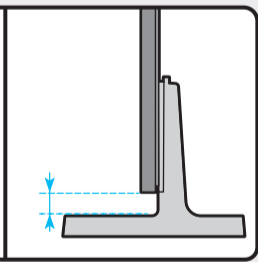

5

6

	A	B	C	D	E	F	G	H	I
QN43LS03A	38.2 inches (969.5 mm)	22.0 inches (557.8 mm)	1.0 inches (24.9 mm)	23.3 inches (591.9 mm)	24.3 inches (616.9 mm)	7.7 inches (196.8 mm)	42.5 inches	19.0 lbs (8.6 kg)	19.6 lbs (8.9 kg)
QN50LS03A	44.3 inches (1124.1 mm)	25.4 inches (644.9 mm)	1.0 inches (24.9 mm)	26.7 inches (679.2 mm)	27.7 inches (704.2 mm)	9.0 inches (227.8 mm)	49.5 inches	26.0 lbs (11.8 kg)	26.9 lbs (12.2 kg)

	VESA A x B (mm)	C (mm)	D x 4	E (mm)	F (inches)	G (inches)	H (inches)
QN43LS03A	200 x 200	9-11	M8	1.25	7.6	15.1	6.5
QN50LS03A		10-12			8.3	18.2	9.2

SAMSUNG

QUICK SETUP GUIDE

◀ Scan this QR code with your smart phone to see helpful videos.

43"

50"

1

2

2-1

2-2

3

4