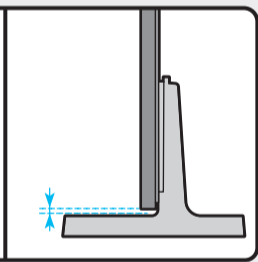

	VESA A x B (mm)	C (mm)	D x 4	E (mm)	F (inches)	G (inches)	H (inches)
QN43LS03A	200 x 200	9-11	M8	1.25	7.6	15.1	6.5
QN50LS03A		10-12			8.3	18.2	9.2

SAMSUNG

QUICK SETUP GUIDE

◀ Scan this QR code with your smart phone to see helpful videos.

43"

50"

1

2

2-1

2-2

3

4