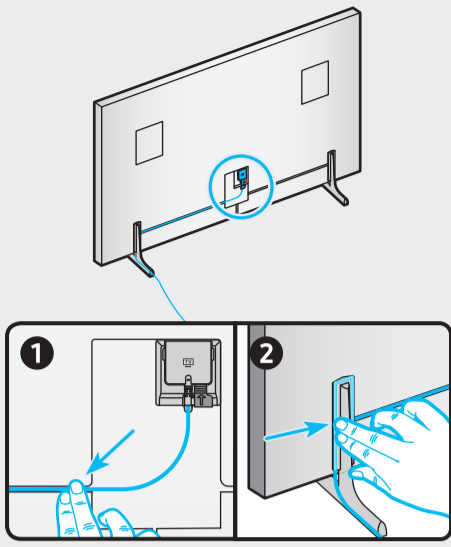

5

6

	A	B	C	D	E	F	G	H	I
QN43LS03A	38.2 inches (969.5 mm)	22.0 inches (557.8 mm)	1.0 inches (24.9 mm)	23.3 inches (591.9 mm)	24.3 inches (616.9 mm)	7.7 inches (196.8 mm)	42.5 inches	19.0 lbs (8.6 kg)	19.6 lbs (8.9 kg)
QN50LS03A	44.3 inches (1124.1 mm)	25.4 inches (644.9 mm)	1.0 inches (24.9 mm)	26.7 inches (679.2 mm)	27.7 inches (704.2 mm)	9.0 inches (227.8 mm)	49.5 inches	26.0 lbs (11.8 kg)	26.9 lbs (12.2 kg)

	VESA A x B (mm)	C (mm)	D x 4	E (mm)	F (inches)	G (inches)	H (inches)
QN43LS03A	200 x 200	9-11	M8	1.25	7.6	15.1	6.5
QN50LS03A		10-12			8.3	18.2	9.2

SAMSUNG

QUICK SETUP GUIDE

◀ Scan this QR code with your smart phone to see helpful videos.