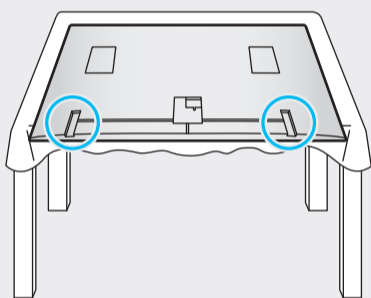

	VESA A x B (mm)	C (mm)	D x 4	E (mm)	F (inches)	G (inches)	H (inches)
QN43LS03A	200 x 200	9-11	M8	1.25	7.6	15.1	6.5
QN50LS03A		10-12			8.3	18.2	9.2

SAMSUNG

QUICK SETUP GUIDE

◀ Scan this QR code with your smart phone to see helpful videos.

43"

50"

1

2

2-1

2-2

3

4