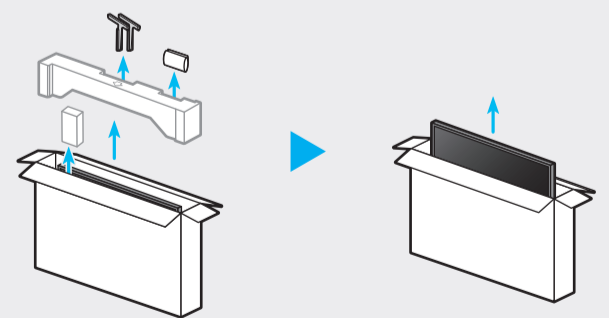

	VESA A x B (mm)	C (mm)	D x 4	E (mm)	F (inches)	G (inches)	H (inches)
QN43LS03A	200 x 200	9-11	M8	1.25	7.6	15.1	6.5
QN50LS03A		10-12			8.3	18.2	9.2

SAMSUNG

QUICK SETUP GUIDE

◀ Scan this QR code with your smart phone to see helpful videos.

43"

50"

1

2

2-1

2-2

3

4