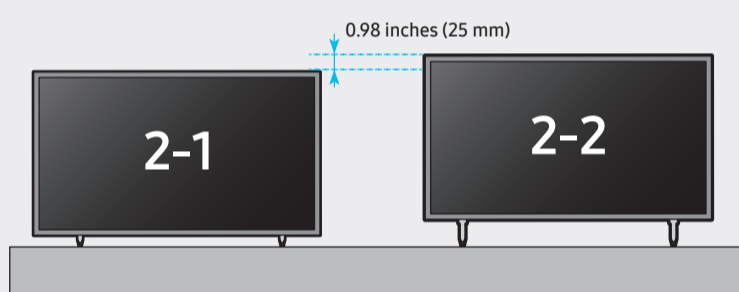

5

6

	A	B	C	D	E	F	G	H	I
QN43LS03A	38.2 inches (969.5 mm)	22.0 inches (557.8 mm)	1.0 inches (24.9 mm)	23.3 inches (591.9 mm)	24.3 inches (616.9 mm)	7.7 inches (196.8 mm)	42.5 inches	19.0 lbs (8.6 kg)	19.6 lbs (8.9 kg)
QN50LS03A	44.3 inches (1124.1 mm)	25.4 inches (644.9 mm)	1.0 inches (24.9 mm)	26.7 inches (679.2 mm)	27.7 inches (704.2 mm)	9.0 inches (227.8 mm)	49.5 inches	26.0 lbs (11.8 kg)	26.9 lbs (12.2 kg)

	VESA A x B (mm)	C (mm)	D x 4	E (mm)	F (inches)	G (inches)	H (inches)
QN43LS03A	200 x 200	9-11	M8	1.25	7.6	15.1	6.5
QN50LS03A		10-12			8.3	18.2	9.2

SAMSUNG

QUICK SETUP GUIDE

◀ Scan this QR code with your smart phone to see helpful videos.

43"

50"

1

2

2-1

2-2

3

4