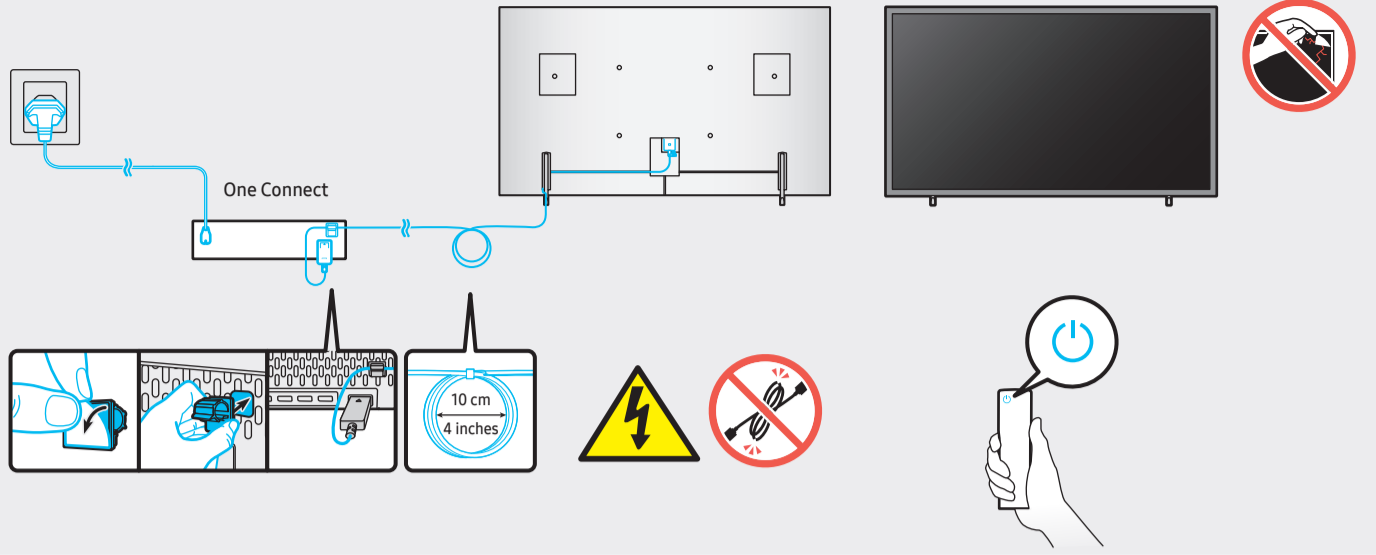

5

6

	A	B	C	D	E	F	G	H	I
QN43LS03A	38.2 inches (969.5 mm)	22.0 inches (557.8 mm)	1.0 inches (24.9 mm)	23.3 inches (591.9 mm)	24.3 inches (616.9 mm)	7.7 inches (196.8 mm)	42.5 inches	19.0 lbs (8.6 kg)	19.6 lbs (8.9 kg)
QN50LS03A	44.3 inches (1124.1 mm)	25.4 inches (644.9 mm)	1.0 inches (24.9 mm)	26.7 inches (679.2 mm)	27.7 inches (704.2 mm)	9.0 inches (227.8 mm)	49.5 inches	26.0 lbs (11.8 kg)	26.9 lbs (12.2 kg)

	VESA A x B (mm)	C (mm)	D x 4	E (mm)	F (inches)	G (inches)	H (inches)
QN43LS03A	200 x 200	9-11	M8	1.25	7.6	15.1	6.5
QN50LS03A		10-12			8.3	18.2	9.2

SAMSUNG

QUICK SETUP GUIDE

◀ Scan this QR code with your smart phone to see helpful videos.

43"

50"