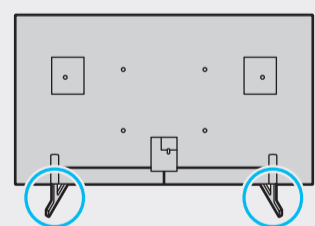

	VESA A x B (mm)	C (mm)	D x 4	E (mm)	F (inches)	G (inches)	H (inches)
QN43LS03A	200 x 200	9-11	M8	1.25	7.6	15.1	6.5
QN50LS03A		10-12			8.3	18.2	9.2

SAMSUNG

QUICK SETUP GUIDE

◀ Scan this QR code with your smart phone to see helpful videos.

43"

50"

1

2

2-1

2-2

3

4