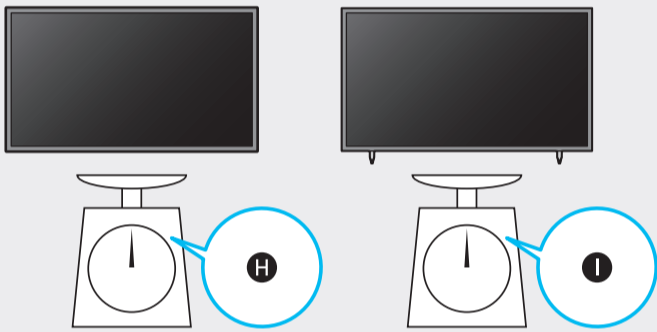

5

6

	A	B	C	D	E	F	G	H	I
QN43LS03A	38.2 inches (969.5 mm)	22.0 inches (557.8 mm)	1.0 inches (24.9 mm)	23.3 inches (591.9 mm)	24.3 inches (616.9 mm)	7.7 inches (196.8 mm)	42.5 inches	19.0 lbs (8.6 kg)	19.6 lbs (8.9 kg)
QN50LS03A	44.3 inches (1124.1 mm)	25.4 inches (644.9 mm)	1.0 inches (24.9 mm)	26.7 inches (679.2 mm)	27.7 inches (704.2 mm)	9.0 inches (227.8 mm)	49.5 inches	26.0 lbs (11.8 kg)	26.9 lbs (12.2 kg)

	VESA A x B (mm)	C (mm)	D x 4	E (mm)	F (inches)	G (inches)	H (inches)
QN43LS03A	200 x 200	9-11	M8	1.25	7.6	15.1	6.5
QN50LS03A		10-12			8.3	18.2	9.2

SAMSUNG

QUICK SETUP GUIDE

◀ Scan this QR code with your smart phone to see helpful videos.