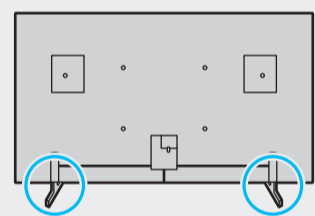

	VESA A x B (mm)	C (mm)	D x 4	E (mm)	F (inches)	G (inches)	H (inches)
QN43LS03A	200 x 200	9-11	M8	1.25	7.6	15.1	6.5
QN50LS03A		10-12			8.3	18.2	9.2

SAMSUNG

QUICK SETUP GUIDE

◀ Scan this QR code with your smart phone to see helpful videos.

43"

50"

1

2

2-1

2-2

3

4