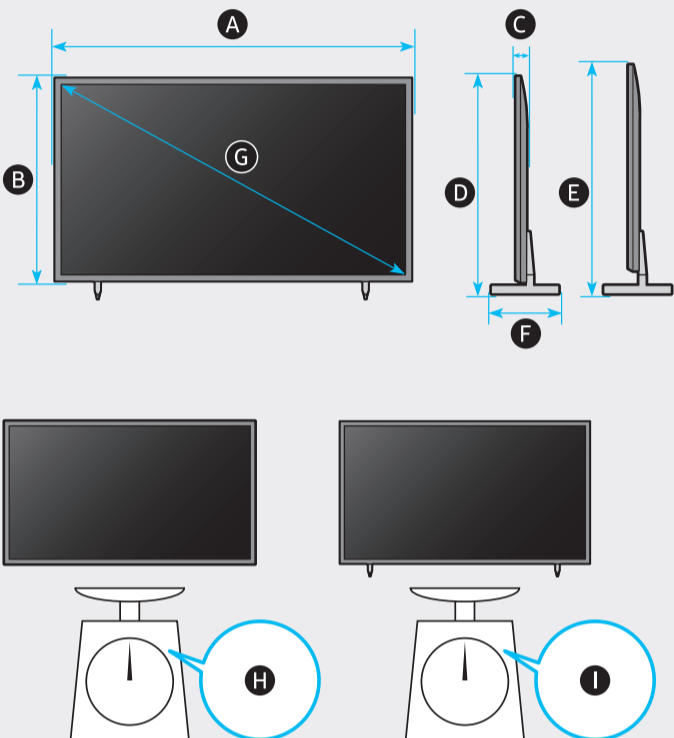

4

5

AU8***, UA8***

Q6*A, QA6*

	A	B	C	D	E	F	G	H	I
75Q6*A 75QA6*	66.0 inches (1676.7 mm) (167.67 cm)	37.8 inches (960.3 mm) (96.03 cm)	1.0 inches (26.6 mm) (2.66 cm)	39.6 inches (1005.5 mm) (100.55 cm)	40.6 inches (1030.5 mm) (103.05 cm)	11.4 inches (340.4 mm) (34.04 cm)	74.5 inches (189 cm)	70.8 lbs (32.1 kg)	73.4 lbs (33.3 kg)
85Q6*A 85QA6*	74.8 inches (1900.9 mm) (190.09 cm)	42.8 inches (1086.1 mm) (108.61 cm)	1.1 inches (26.9 mm) (2.69 cm)	44.5 inches (1129.1 mm) (112.91 cm)	45.4 inches (1154.1 mm) (115.41 cm)	15.6 inches (396.6 mm) (39.66 cm)	84.5 inches (214 cm)	91.5 lbs (41.5 kg)	96.1 lbs (43.6 kg)
75AU8*** 75UA8***	66.0 inches (1676.7 mm) (167.67 cm)	37.8 inches (960.3 mm) (96.03 cm)	1.0 inches (26.6 mm) (2.66 cm)	39.5 inches (1003.4 mm) (100.34 cm)	40.5 inches (1028.4 mm) (102.84 cm)	13.1 inches (332.2 mm) (33.22 cm)	74.5 inches (189 cm)	70.8 lbs (32.1 kg)	73.4 lbs (33.3 kg)
85AU8*** 85UA8***	74.8 inches (1900.9 mm) (190.09 cm)	42.8 inches (1086.1 mm) (108.61 cm)	1.1 inches (26.9 mm) (2.69 cm)	44.5 inches (1131.5 mm) (113.15 cm)	45.5 inches (1156.5 mm) (115.65 cm)	15.5 inches (394.7 mm) (39.47 cm)	84.5 inches (214 cm)	91.5 lbs (41.5 kg)	95.9 lbs (43.5 kg)

*: 0-9, A-Z

	VESA A x B (mm)	C (mm)	D x 4
75Q6*A 75QA6*	400 x 400	11-13	M8
85Q6*A 85QA6*	600 x 400		
75AU8*** 75UA8***	400 x 400		
85AU8*** 85UA8***	600 x 400		

*: 0-9, A-Z

SAMSUNG

QUICK SETUP GUIDE
GUIDE D'INSTALLATION RAPIDE
GUÍA RÁPIDA DE CONFIGURACIÓN
GUIA RÁPIDO DE INSTALAÇÃO
KURZANLEITUNG ZUR KONFIGURATION
GUIDA DI INSTALLAZIONE RAPIDA