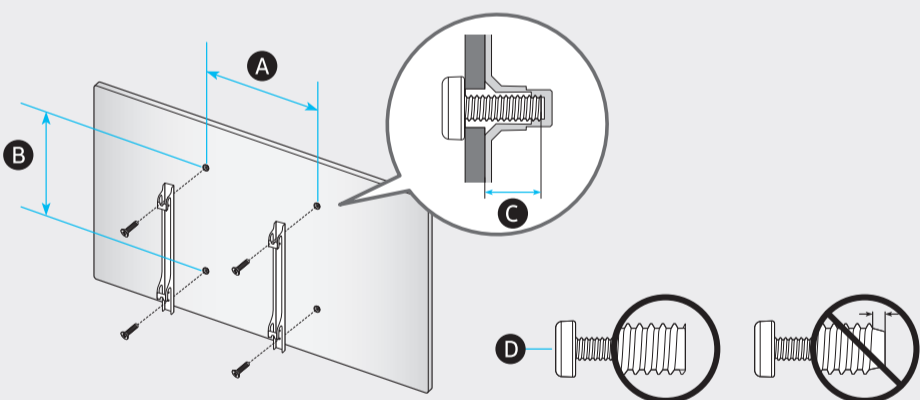

4

5

AU8***, UA8***

Q6*A, QA6*

	A	B	C	D	E	F	G	H	I
75Q6*A 75QA6*	66.0 inches (1676.7 mm) (167.67 cm)	37.8 inches (960.3 mm) (96.03 cm)	1.0 inches (26.6 mm) (2.66 cm)	39.6 inches (1005.5 mm) (100.55 cm)	40.6 inches (1030.5 mm) (103.05 cm)	11.4 inches (340.4 mm) (34.04 cm)	74.5 inches (189 cm)	70.8 lbs (32.1 kg)	73.4 lbs (33.3 kg)
85Q6*A 85QA6*	74.8 inches (1900.9 mm) (190.09 cm)	42.8 inches (1086.1 mm) (108.61 cm)	1.1 inches (26.9 mm) (2.69 cm)	44.5 inches (1129.1 mm) (112.91 cm)	45.4 inches (1154.1 mm) (115.41 cm)	15.6 inches (396.6 mm) (39.66 cm)	84.5 inches (214 cm)	91.5 lbs (41.5 kg)	96.1 lbs (43.6 kg)
75AU8*** 75UA8***	66.0 inches (1676.7 mm) (167.67 cm)	37.8 inches (960.3 mm) (96.03 cm)	1.0 inches (26.6 mm) (2.66 cm)	39.5 inches (1003.4 mm) (100.34 cm)	40.5 inches (1028.4 mm) (102.84 cm)	13.1 inches (332.2 mm) (33.22 cm)	74.5 inches (189 cm)	70.8 lbs (32.1 kg)	73.4 lbs (33.3 kg)
85AU8*** 85UA8***	74.8 inches (1900.9 mm) (190.09 cm)	42.8 inches (1086.1 mm) (108.61 cm)	1.1 inches (26.9 mm) (2.69 cm)	44.5 inches (1131.5 mm) (113.15 cm)	45.5 inches (1156.5 mm) (115.65 cm)	15.5 inches (394.7 mm) (39.47 cm)	84.5 inches (214 cm)	91.5 lbs (41.5 kg)	95.9 lbs (43.5 kg)

*: 0-9, A-Z

	VESA A x B (mm)	C (mm)	D x 4
75Q6*A 75QA6*	400 x 400	11-13	M8
85Q6*A 85QA6*	600 x 400		
75AU8*** 75UA8***	400 x 400		
85AU8*** 85UA8***	600 x 400		

*: 0-9, A-Z

SAMSUNG

QUICK SETUP GUIDE
GUIDE D'INSTALLATION RAPIDE
GUÍA RÁPIDA DE CONFIGURACIÓN
GUIA RÁPIDO DE INSTALAÇÃO
KURZANLEITUNG ZUR KONFIGURATION
GUIDA DI INSTALLAZIONE RAPIDA