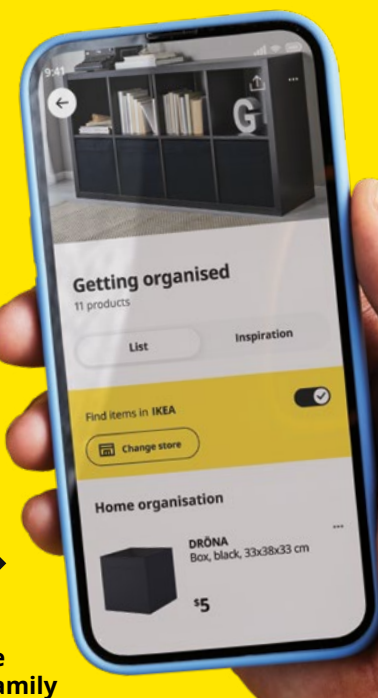

Plan your dream kitchen

Start planning your kitchen with us today! **IKEA Family** and **IKEA Business Network** members can enjoy 10% off kitchen systems and appliances until 30 June. Whether you prefer to plan from the comfort of your home, online, or in person, we're here to help. [Click here to book an appointment.](#)

Shop your way with the IKEA app

Download the IKEA app from the App Store or Google Play and shop anywhere, anytime.

Scan as you go for a faster check-out

Pay your own way with Afterpay and Humm

Check stock availability anytime

Reimagine your home with IKEA Kreativ

Browse IKEA Family offers

[Click here to download the IKEA app](#) and enjoy the benefits

Collect 5 reward keys from **IKEA Family** for every \$5 spent on food and beverages in the Swedish Restaurant