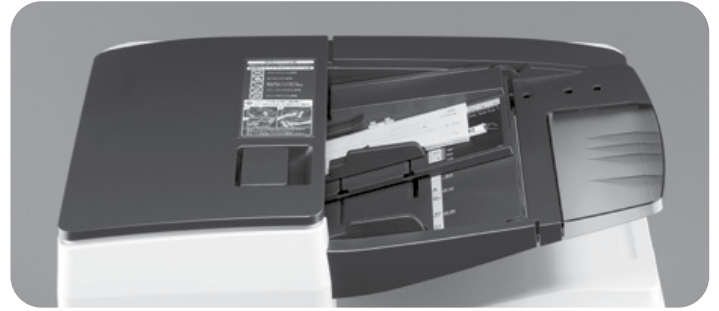

Ricoh  
Outstanding Achievement in Innovation for  
Ricoh Intelligent Scanning

Ricoh IM C4500  
Outstanding 45-ppm Colour Copier MFP

## Greater Control of Scan and Print Management

Scanning of smaller sized documents can be easily done with the new small sized paper scan unit. The double feed detection unit helps to improve scan accuracy while the EFI controller enhances print management. Now, you can also create professional grade flyers at your own convenience with our inner multi-folding unit.