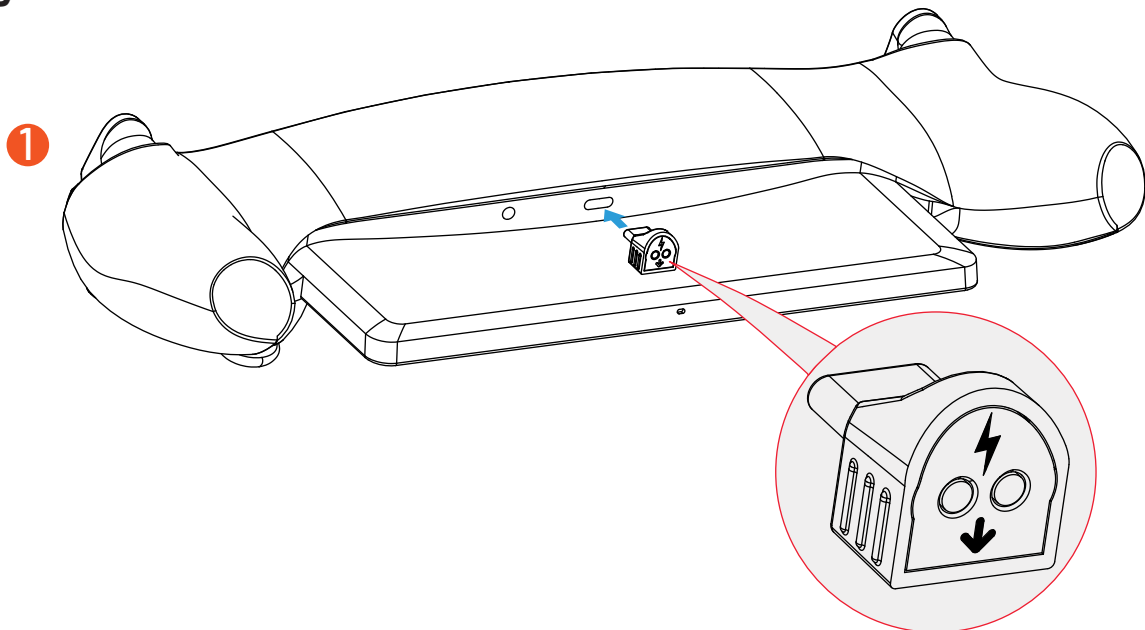

Power Input Port

The stand is connected to the USB-A port located at the back of the PS5 console using the provided USB-A to Type-C cable. The stand receives power through this charging cable.

Precautions for Use

1. During charging, ensure proper ventilation and avoid covering the fan outlet or console outlet with items such as clothing, plastic bags, or similar materials.
2. Do not use the product in damp or high-temperature environments.
3. Do not attempt to modify or disassemble the product.
4. If dirt accumulates on the charging pins after extended use, clean them with a cloth to maintain proper charging functionality.
5. When powered on, the lighting will automatically resume from the last color setting used before the device was powered off or experienced a power loss.

Assembly Guide

PS5 PlayStation Portal

Notice

1. Ensure that the flat side of the Type-C male connector is aligned to face the console.
2. The Type-C male connector must be fully and properly inserted.