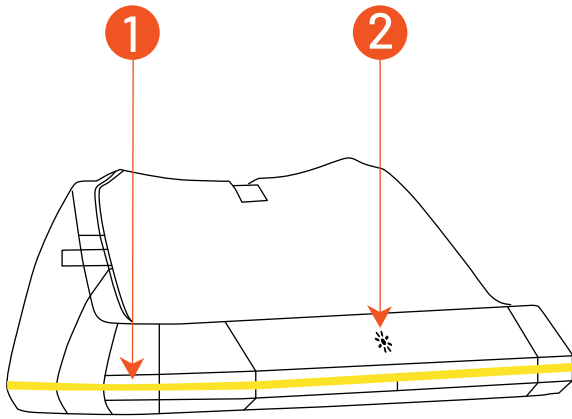

## Schematic View

1. Ambient Lighting
2. Light Touch Control Button
3. Pogo Pin Type-C Adapter Port

4. Pogo Pin Type-C Male Connector
5. Type-C Power Input