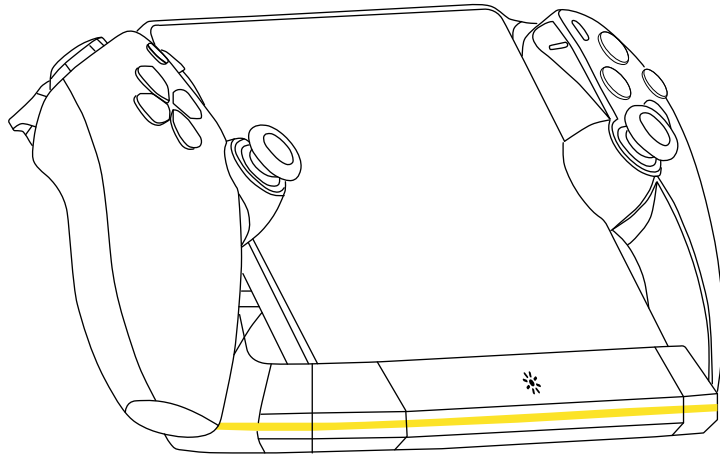

### Notice

1. Ensure that the flat side of the Type-C male connector is aligned to face the console.
2. The Type-C male connector must be fully and properly inserted.

2

3