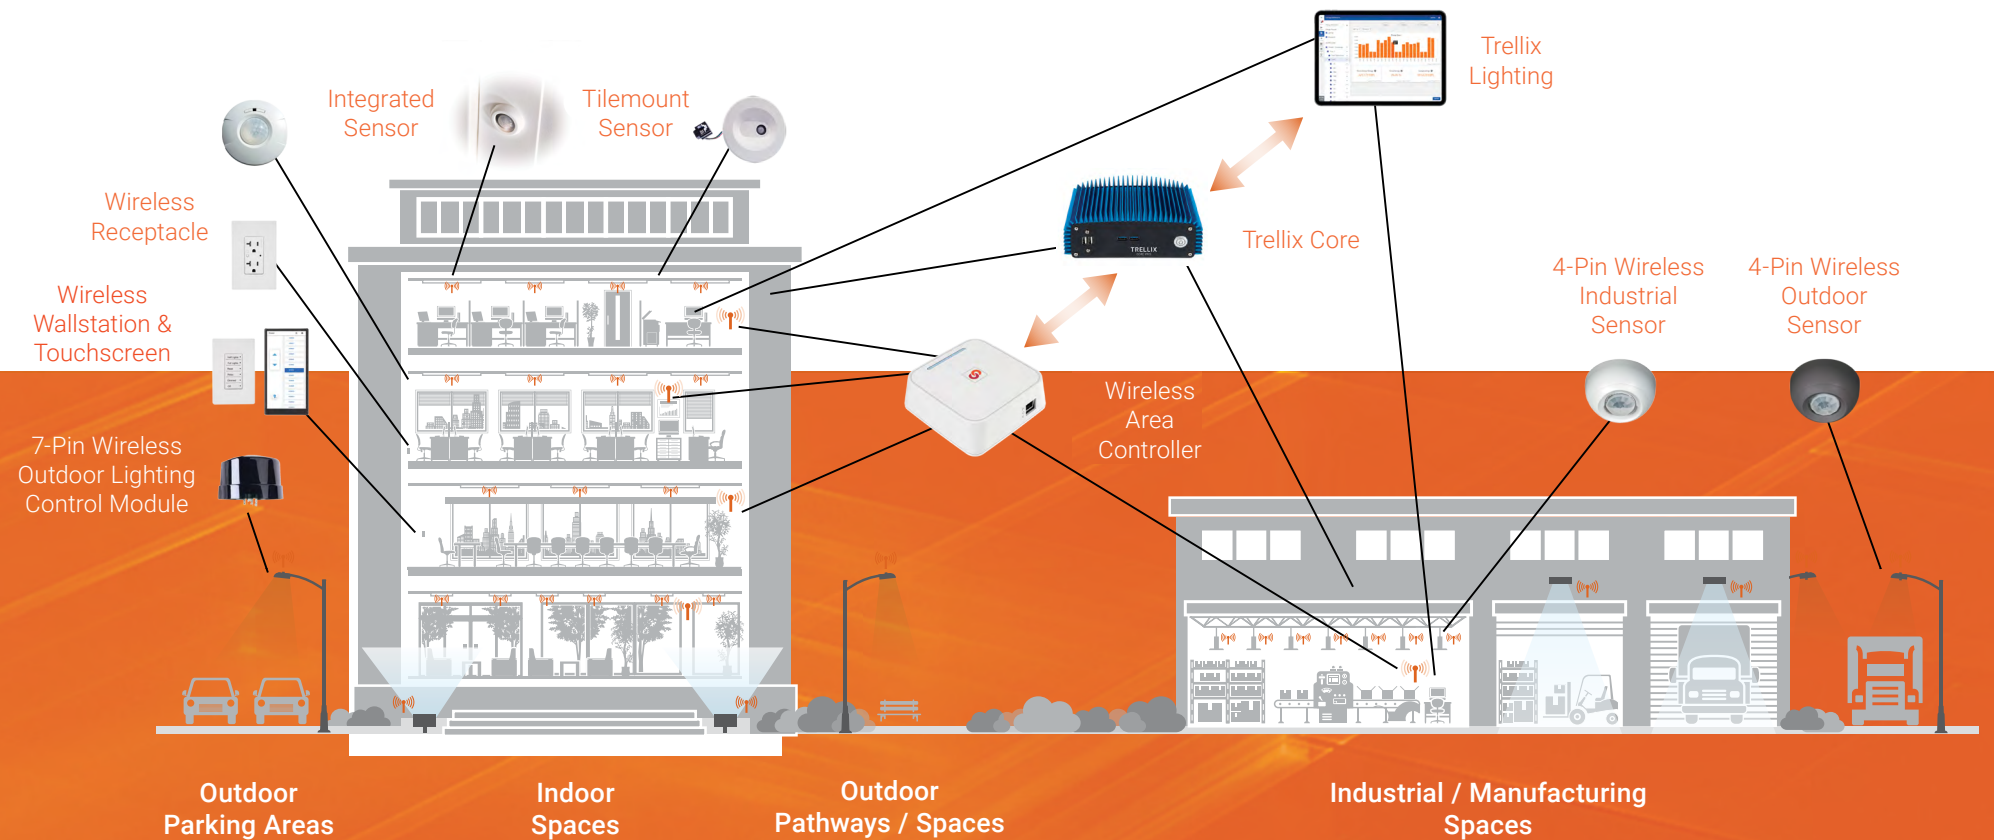

*Shown with Trellix