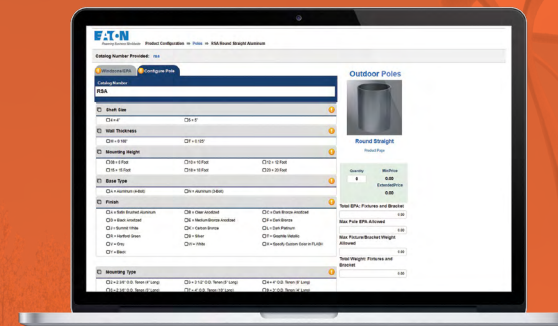

# Take the guesswork out of the equation, for faster order processing and an all-around smooth process

We're among the select few American lighting companies who manufacture poles in-house. This allows for superior quality control and expertly-tailored end products that meet market needs. Our online pole configurator tool can help you select the poles that are right for your project.

# Safe communities & cities start here

LED light fixtures

Integrated video camera

Flexible backhaul options  
(Cellular, Wi-Fi, Ethernet)

Software services

LumenSafe  
simplified integration