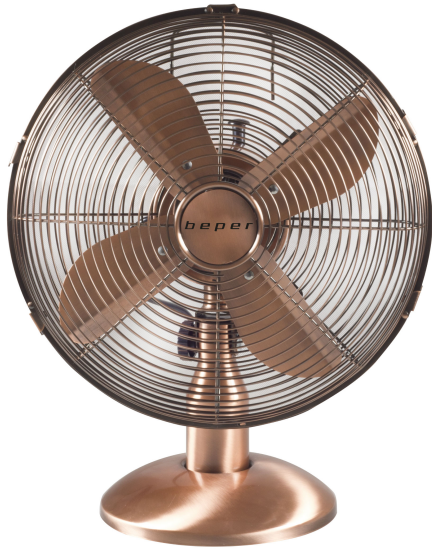

RETRO STYLE TABLE FAN

VE.210

Table fan in retro style with copper finish metal structure, 4 aluminum blades and Ø 30 cm grill. 3 selectable fanspeeds and automatic horizontal oscillation. Thanks to the round non-slip base it can be placed on any countertop. Perfect for retro stylus lovers.

RETRO STYLE TABLE FAN

VE.210

PRODUCT SIZE: 32X24X42 CM

MATERIAL: STEEL/ ALUMINIUM

POWER: 40 W

GROSS WEIGHT: 4,10 KG

PACKAGING SIZE: 53X16X35,8 CM

PACKAGING: GIFT BOX