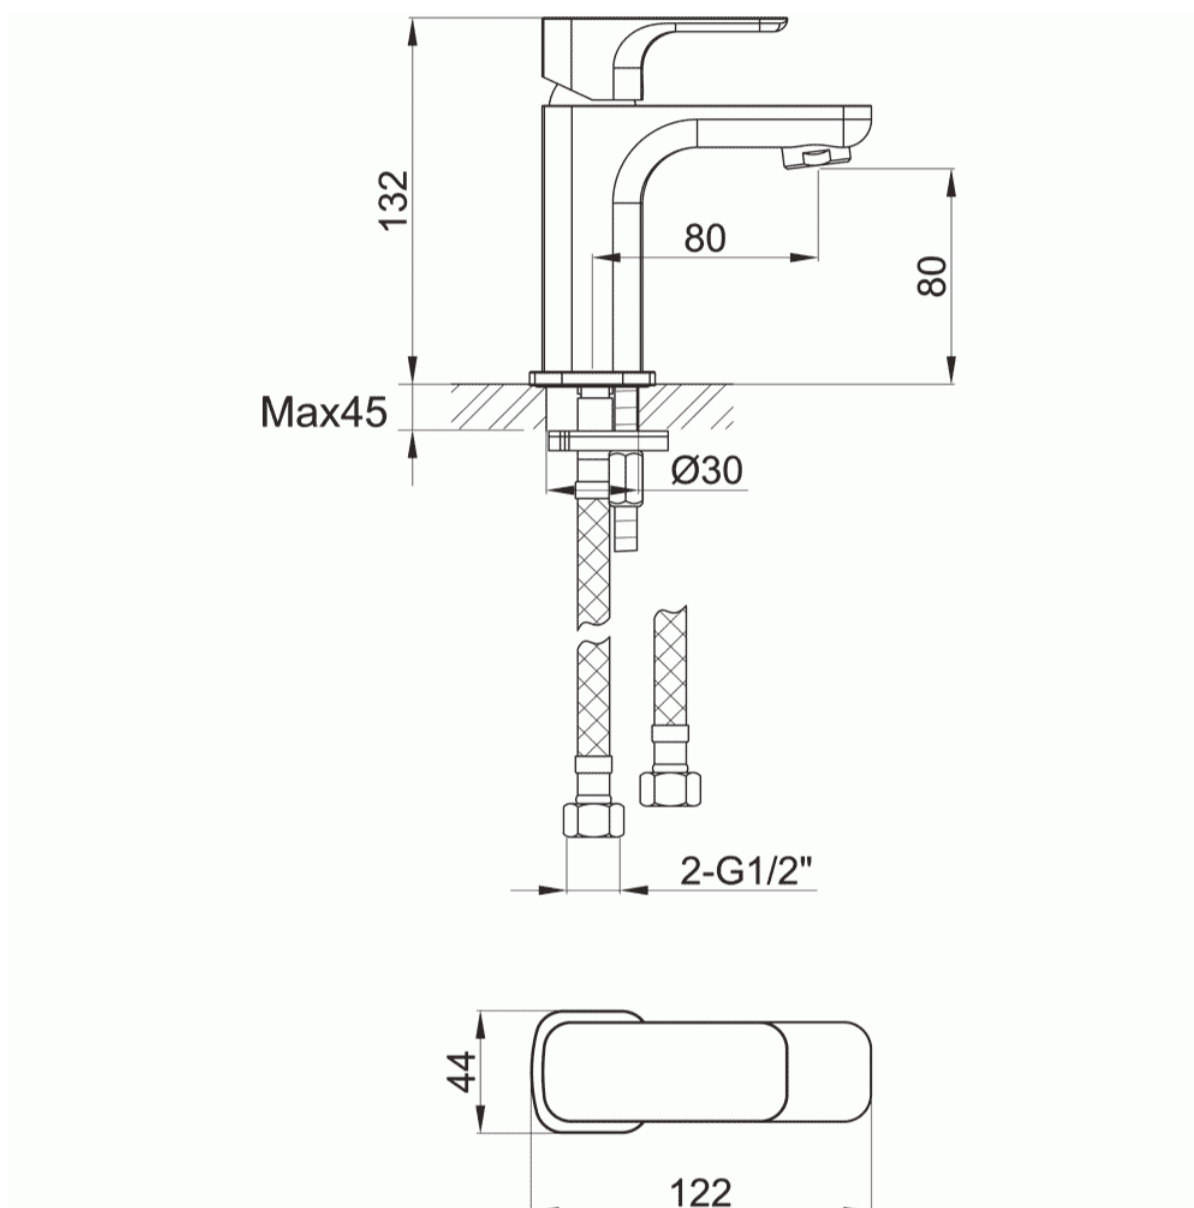

## FLITE SMALL SINGLE LEVER BASIN MIXER

SKU: FLSBAS

### TECHNICAL DRAWING

<b>Weight</b>	0.0089 m3
<b>Range</b>	Flite
<b>Colour</b>	Chrome

Dimensions are in millimetres except thread sizes which are BSP imperial.