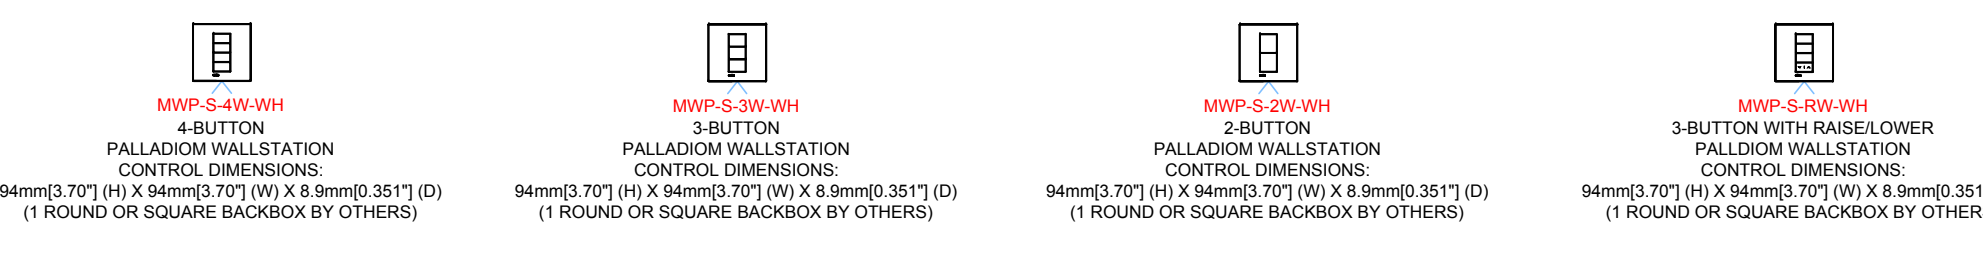

SQUARE STYLE PALLADIOM KEYPADS

MWP-S-4W-WH MWP-S-3W-WH MWP-S-2W-WH MWP-S-RW-WH