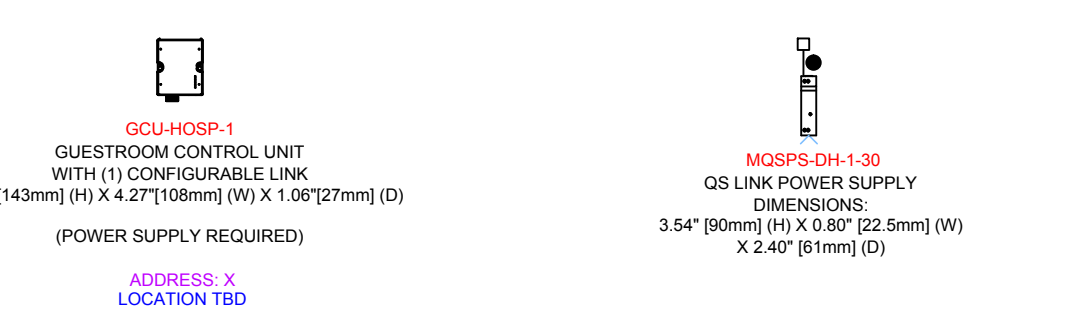

QS-PRG-JACK-CPN7153 QS-PRG-JACK-SQ-CPN7153