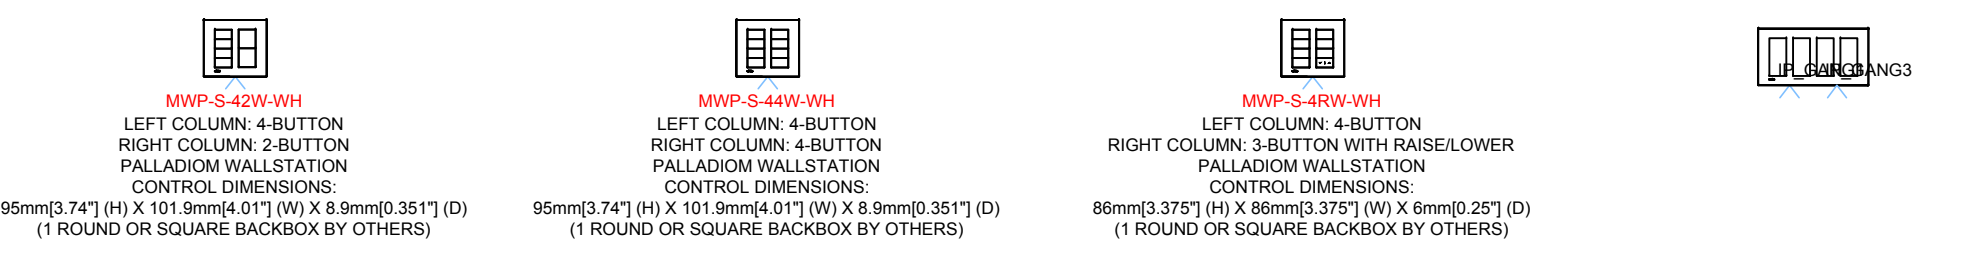

MWP-B-22W-WH MWP-B-24W-WH MWP-B-2RW-WH LWT-S-PP-WH