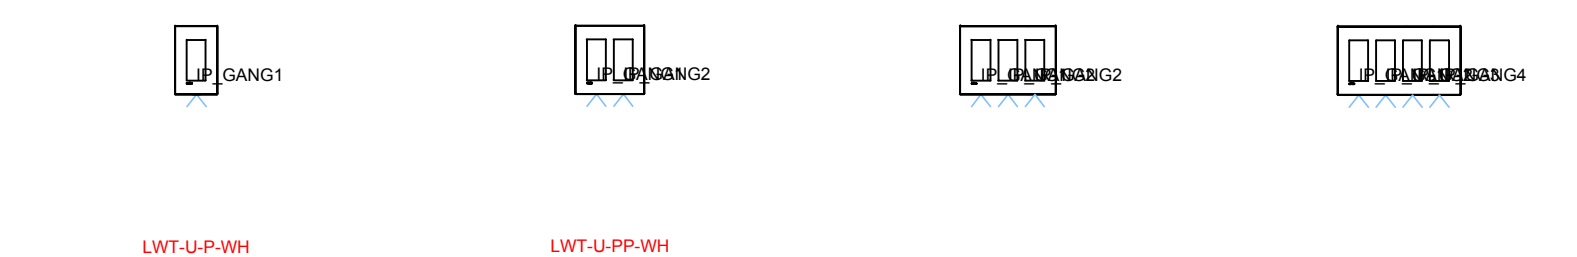

WIRING LEGEND:

- INPUT POWER (NORMAL)
- 2 #12AWG (4 mm²)
- ⚡ 2-WAY RF COMMUNICATION

HOSPITALITY PICOS

QSWP-CP-XXX QSWP-DM-XXX

PICO-CORDMOUNT-WH-CPN6969

PROCESSORS

GCU-HOSP GCU-PRG-Px-CPN7152

GCU-HOSP-1 MQSPS-DH-1-30

QS-PRG-JACK-CPN7153 QS-PRG-JACK-SQ-CPN7153

QSPS-DH-1-75-H

US STYLE PALLADIOM KEYPADS

MWP-U-4W-WH MWP-U-3W-WH MWP-U-2W-WH MWP-U-RW-WH

MWP-B-RW-WH MWP-B-3W-WH MWP-B-2W-WH MWP-B-4W-WH

LWT-U-P-WH LWT-U-PP-WH LWT-U-PPP-WH LWT-U-PPPP-WH

SQUARE STYLE PALLADIOM KEYPADS

MWP-S-4W-WH MWP-S-3W-WH MWP-S-2W-WH MWP-S-RW-WH

MWP-S-22W-WH MWP-S-24W-WH MWP-S-2RW-WH MWP-S-RRW-WH

MWP-S-42W-WH MWP-S-44W-WH MWP-S-4RW-WH LWT-S-PP-WH

MWP-B-22W-WH MWP-B-24W-WH MWP-B-2RW-WH LWT-S-PP-WH

MWP-B-RRW-WH MWP-B-42W-WH MWP-B-44W-WH

MWP-B-4RW-WH

LWT-S-P-WH

DIN RAIL MOUNTED POWER MODULES

MQSE-2S1-D MQSE-3S1-D MQSE-4S1-D

MQSE-2A1-D MQSE-3A1-D MQSE-4A1-D

LICENSES

LGR-BAC-PR LGR-OPERA-PR

LGR-SAFLOK-PR LGR-SALTO-PR

LGR-VINGCARD-PR LGR-HOTSOS-PR

LGR-MYRMVUE-PR

SERVER AND NETWORK CLOUD

LGR-VSBO LGR-EO

Drawn By: XXX
Drawing Revision: 0
Drawing Date: XX.XX.17