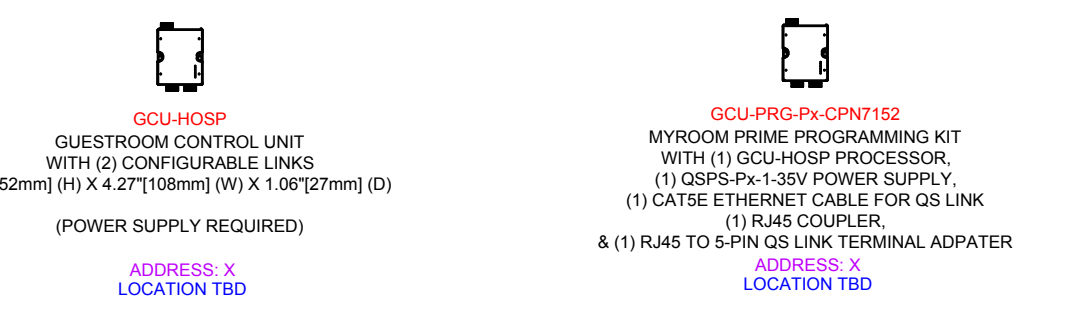

PROCESSORS

GCU-HOSP GCU-PRG-Px-CPN7152

GCU-HOSP-1 MQSPS-DH-1-30