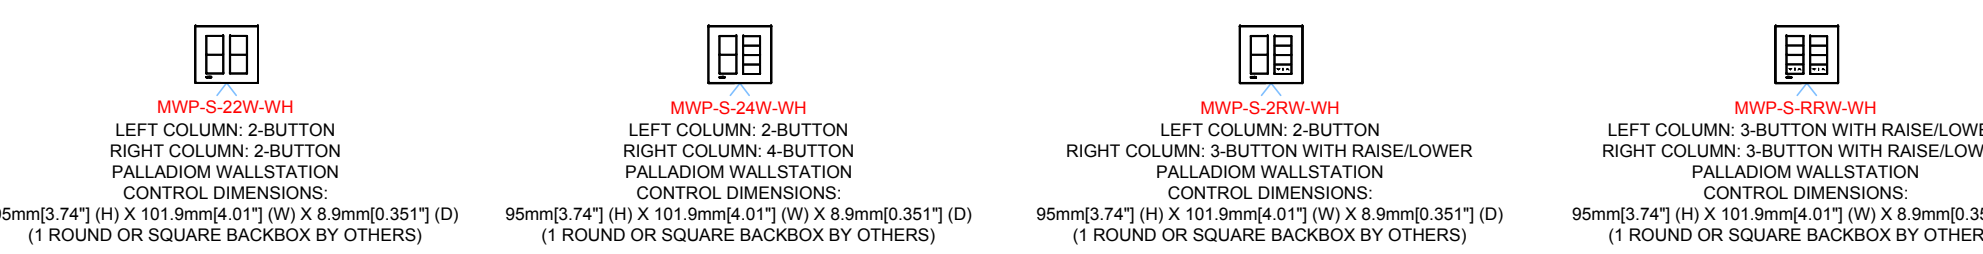

MWP-S-22W-WH MWP-S-24W-WH MWP-S-2RW-WH MWP-S-RRW-WH

MWP-S-42W-WH MWP-S-44W-WH MWP-S-4RW-WH LWT-S-PP-WH