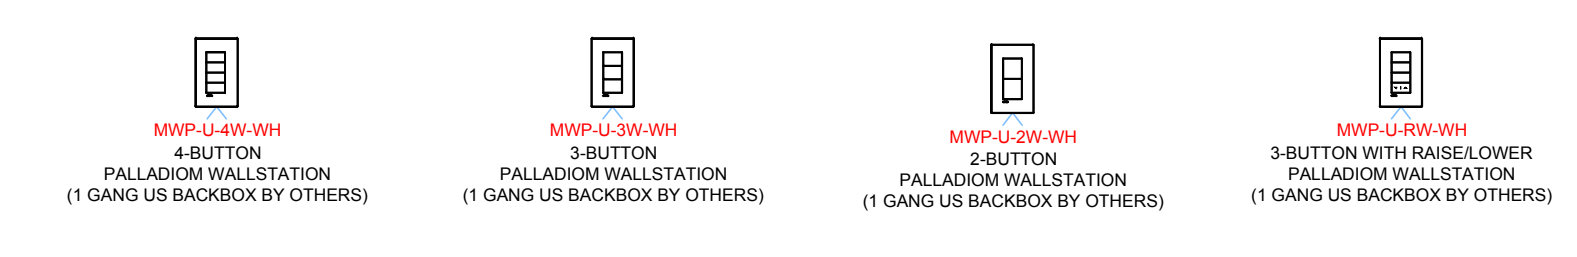

US STYLE PALLADIOM KEYPADS

MWP-U-4W-WH MWP-U-3W-WH MWP-U-2W-WH MWP-U-RW-WH

MWP-B-RW-WH MWP-B-3W-WH MWP-B-2W-WH MWP-B-4W-WH