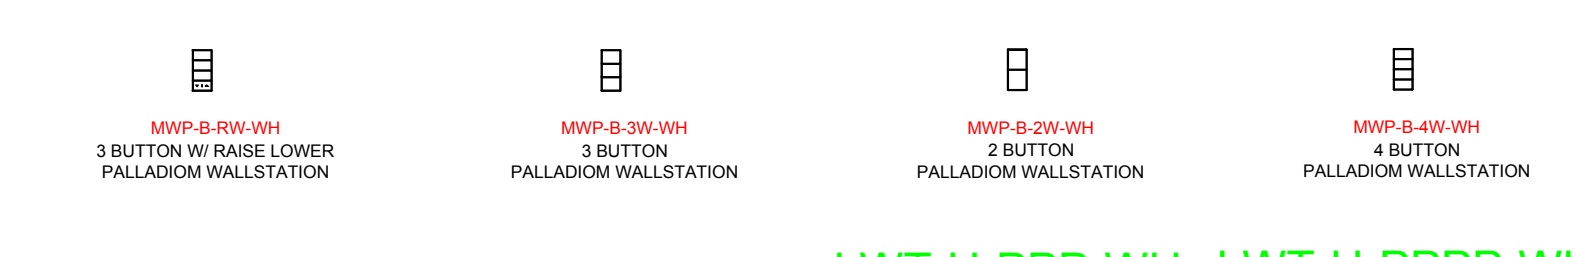

LWT-U-P-WH LWT-U-PP-WH LWT-U-PPP-WH LWT-U-PPPP-WH