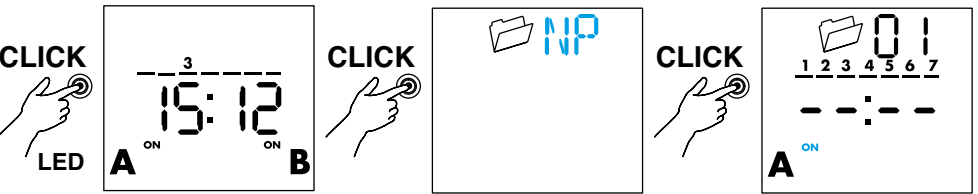

1. + NP (XX)
2. A ← → B

IT	NP: NUOVO PROGRAMMA
EN	NP: NEW PROGRAM
FR	NP: NOUVEAU PROGRAMME
DE	NP: NEUES PROGRAMM
NL	NP: NIEUW PROGRAMMA
PT	NP: NOVO PROGRAMA
ES	NP: PROGRAMA NUEVO
HU	NP: ÚJ PROGRAM
CS	NP: NOVÝ PROGRAM
PL	NP: NOWY PROGRAM
RO	NP: PROGRAM NOU
RU	NP: НОВАЯ ПРОГРАММА
EL	NP: ΝΕΟ ΠΡΟΓΡΑΜΜΑ
AR	NP: برنامج جديد

4. + ON
   - OFF
   PULSE
   ASTRO ON
   ASTRO OFF