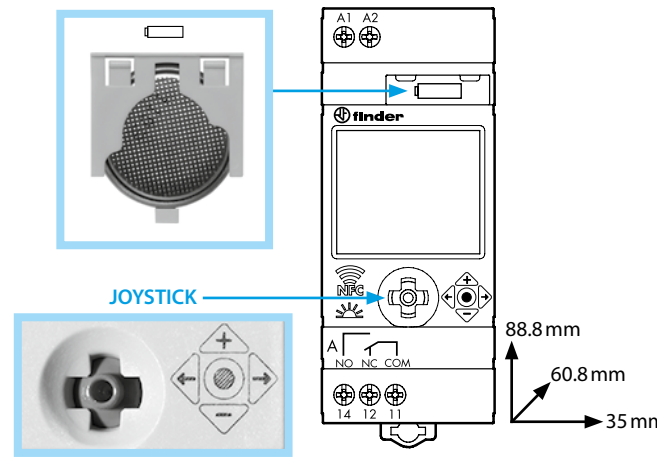

3 PROGRAMMING (examples)

- 3a ASTRO ON - ASTRO OFF Function (18:19 Astro ON + retarded 10 min - 05:20 Astro OFF + advanced 20 min); Day: Mon...Fri
- 3b ON - OFF Function (6:25 ON - 19:15 OFF, Mon, Wed, Fri, Sun)
- 3c PULSE function (11:00 pulse 5 s, Mon Wed Fri)

4 MANUAL MODE

- 4a Manual ON/OFF channel A
- 4b Manual ON/OFF channel B (only 12.A2)
- 4c Permanent Manual over-ride ON/OFF - Channel A
- 4d Permanent Manual over-ride ON/OFF - Channel B (12.A2 only)

5 DELETION of all program

6 DELETION of single program

NOTE

- Battery replacement: BATTERY CR 2032 (LiMnO₂) 3V, 230mAh. Complies with Article 11, EU directive 2006/66/CE. Dispose of batteries according to local regulations
- Back-light display (only with power supply)
- Minimum switching interval: 1 second (pulse function)
- ASTRO times vary over the year, time switch times remain constant

EN 60669-1/EN 60669-2-1	
	12.Ax.8.230.0000 U_N 110...230 V AC (50/60 Hz)/DC U_{min} - U_{max} 90 V - 264 V (AC/DC) P 2.8 VA (50 Hz)/0.9 W
	12.A2.0.024.0000 U_N 24 (12...24) V AC (50/60 Hz)/DC U_{min} - U_{max} 10 V - 30 V (AC/DC) P 2.2 VA/1.2 W
	1 CO (SPDT) (12.A1) 2 CO (DPDT) (12.A2) 16 A 250 V AC
	AC1 4000 VA AC15 (230 V AC) 750 VA
	(230 V) 2000 W (230 V) 750 W CFL-LED (230 V) 400 W
	(-20...+50)°C
IP20