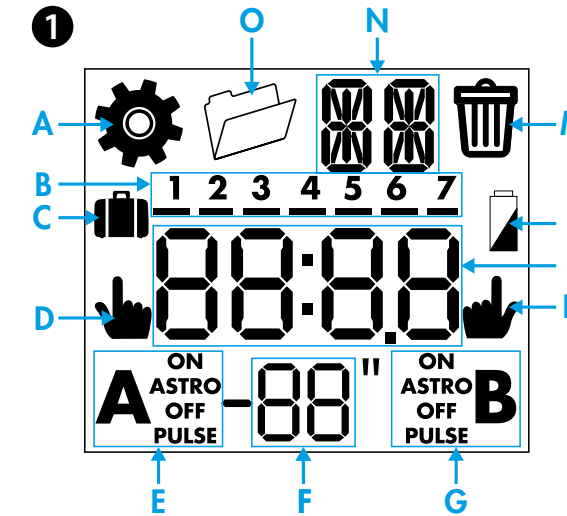

3 PROGRAMMING (examples)

- 3a ASTRO ON - ASTRO OFF Function (18:19 Astro ON + retarded 10 min - 05:20 Astro OFF + advanced 20 min); Day: Mon...Fri
- 3b ON - OFF Function (6:25 ON - 19:15 OFF, Mon, Wed, Fri, Sun)
- 3c PULSE function (11:00 pulse 5 s, Mon Wed Fri)

4 MANUAL MODE

- 4a Manual ON/OFF channel A
- 4b Manual ON/OFF channel B (only 12.A2)
- 4c Permanent Manual over-ride ON/OFF - Channel A
- 4d Permanent Manual over-ride ON/OFF - Channel B (12.A2 only)

5 DELETION of all program

6 DELETION of single program

NOTE

- Battery replacement: BATTERY CR 2032 (LiMnO₂) 3V, 230mAh. Complies with Article 11, EU directive 2006/66/CE. Dispose of batteries according to local regulations
- Back-light display (only with power supply)
- Minimum switching interval: 1 second (pulse function)
- ASTRO times vary over the year, time switch times remain constant

EN 60669-1/EN 60669-2-1	
	12.Ax.8.230.0000 U_N 110...230 V AC (50/60 Hz)/DC U_{min} - U_{max} 90 V - 264 V (AC/DC) P 2.8 VA (50 Hz)/0.9 W
	12.A2.0.024.0000 U_N 24 (12...24) V AC (50/60 Hz)/DC U_{min} - U_{max} 10 V - 30 V (AC/DC) P 2.2 VA/1.2 W
	1 CO (SPDT) (12.A1) 2 CO (DPDT) (12.A2) 16 A 250 V AC
	AC1 4000 VA AC15 (230 V AC) 750 VA
	(230 V) 2000 W (230 V) 750 W CFL-LED (230 V) 400 W
	(-20...+50)°C
IP20