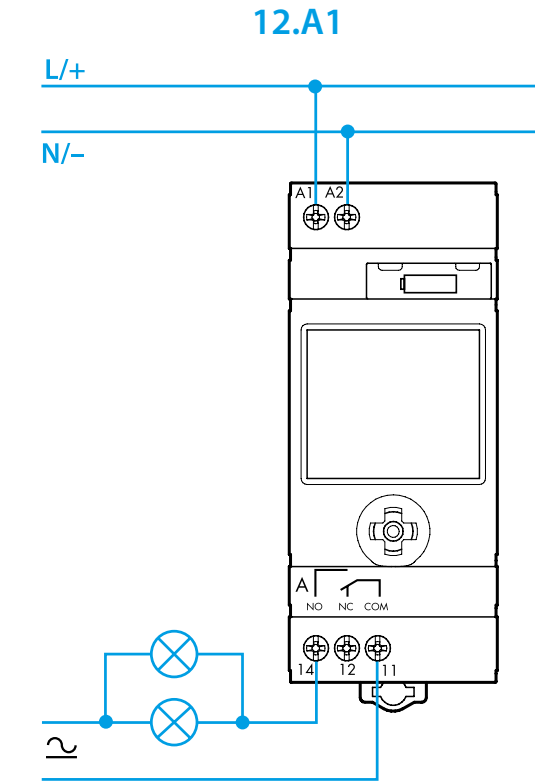

3 PROGRAMMING (examples)

- 3a ASTRO ON - ASTRO OFF Function (18:19 Astro ON + retarded 10 min - 05:20 Astro OFF + advanced 20 min); Day: Mon...Fri
- 3b ON - OFF Function (6:25 ON - 19:15 OFF, Mon, Wed, Fri, Sun)
- 3c PULSE function (11:00 pulse 5 s, Mon Wed Fri)

4 MANUAL MODE

- 4a Manual ON/OFF channel A
- 4b Manual ON/OFF channel B (only 12.A2)
- 4c Permanent Manual over-ride ON/OFF - Channel A
- 4d Permanent Manual over-ride ON/OFF - Channel B (12.A2 only)

5 DELETION of all program

6 DELETION of single program

NOTE

- Battery replacement: BATTERY CR 2032 (LiMnO₂) 3V, 230mAh. Complies with Article 11, EU directive 2006/66/CE. Dispose of batteries according to local regulations
- Back-light display (only with power supply)
- Minimum switching interval: 1 second (pulse function)
- ASTRO times vary over the year, time switch times remain constant

EN 60669-1/EN 60669-2-1	
	12.Ax.8.230.0000 U_N 110...230 V AC (50/60 Hz)/DC U_{min} - U_{max} 90 V - 264 V (AC/DC) P 2.8 VA (50 Hz)/0.9 W
	12.A2.0.024.0000 U_N 24 (12...24) V AC (50/60 Hz)/DC U_{min} - U_{max} 10 V - 30 V (AC/DC) P 2.2 VA/1.2 W
	1 CO (SPDT) (12.A1) 2 CO (DPDT) (12.A2) 16 A 250 V AC
	AC1 4000 VA AC15 (230 V AC) 750 VA
	(230 V) 2000 W (230 V) 750 W CFL-LED (230 V) 400 W
	(-20...+50)°C
IP20