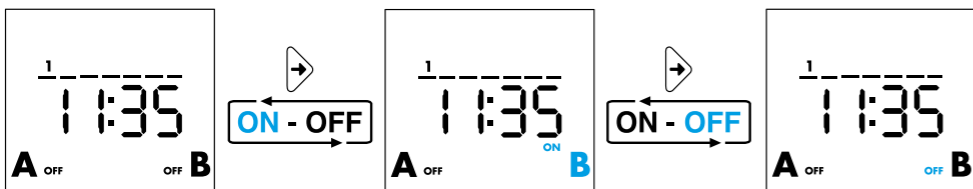

4

4a

4b

4c

4d

5

IT CANCELLAZIONE DI TUTTI I PROGRAMMI
EN DELETION OF ALL PROGRAM
FR SUPPRESSION DE TOUS LES PROGRAMMES
DE LÖSCHEN ALLER PROGRAMME
NL WISSEN VAN ALLE PROGRAMMA'S
PT DELETAR TODOS OS PROGRAMAS
ES BORRAR TODOS LOS PROGRAMAS

HU AZ ÖSSZES PROGRAM TÖRLÉSE
CS ODSTRANĚNÍ VŠECH PROGRAMŮ
PL USUNIĘCIE WSZYSTKICH PROGRAMÓW
RO ȘTERGE TOATE PROGRAMELE
RU УДАЛЕНИЕ ВСЕХ ПРОГРАММ
EL ΔΙΑΓΡΑΦΗ ΌΛΩΝ ΤΩΝ ΠΡΟΓΡΑΜΜΑΤΩΝ
AR محو كل البرامج

6

IT CANCELLAZIONE DI UN SINGOLO PROGRAMMA
EN DELETION OF SINGLE PROGRAM
FR SUPPRESSION D'UN SEUL PROGRAMME
DE LÖSCHEN EINES PROGRAMMES
NL WISSEN VAN EEN ENKEL PROGRAMMA
PT DELETAR UM ÚNICO PROGRAMA
ES BORRAR UN PROGRAMA

HU EGY PROGRAM TÖRLÉSE
CS ODSTRANĚNÍ JEDNOHO PROGRAMU
PL USUNIĘCIE JEDNEGO PROGRAMU
RO ȘTERGE UN SINGUR PROGRAM
RU УДАЛЕНИЕ ОДНОЙ ПРОГРАММЫ
EL ΔΙΑΓΡΑΦΗ ΕΝΟΣ ΠΡΟΓΡΑΜΜΑΤΟΣ
AR محو برنامج واحد