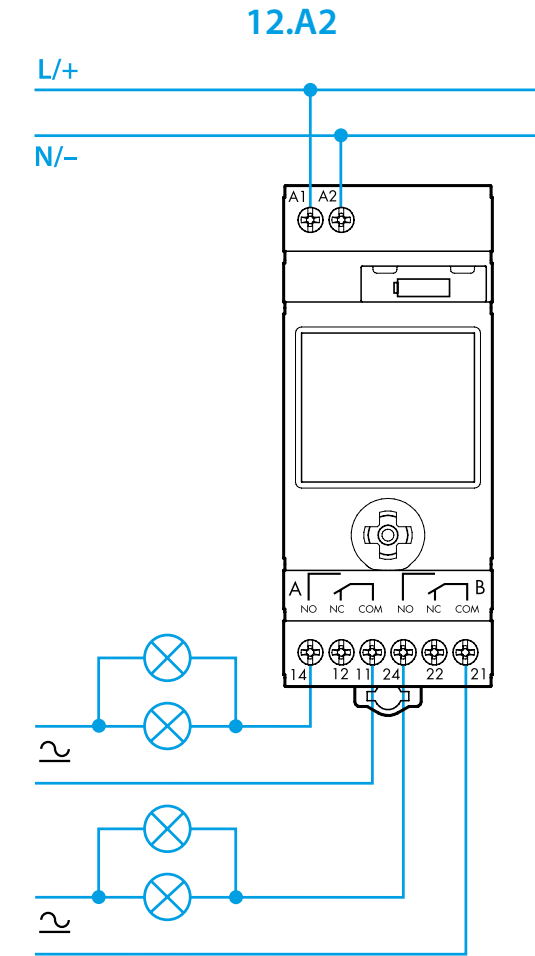

3 PROGRAMMING (examples)

- 3a ASTRO ON - ASTRO OFF Function (18:19 Astro ON + retarded 10 min - 05:20 Astro OFF + advanced 20 min); Day: Mon...Fri
- 3b ON - OFF Function (6:25 ON - 19:15 OFF, Mon, Wed, Fri, Sun)
- 3c PULSE function (11:00 pulse 5 s, Mon Wed Fri)

4 MANUAL MODE

- 4a Manual ON/OFF channel A
- 4b Manual ON/OFF channel B (only 12.A2)
- 4c Permanent Manual over-ride ON/OFF - Channel A
- 4d Permanent Manual over-ride ON/OFF - Channel B (12.A2 only)

5 DELETION of all program

6 DELETION of single program

NOTE

- Battery replacement: BATTERY CR 2032 (LiMnO₂) 3V, 230mAh. Complies with Article 11, EU directive 2006/66/CE. Dispose of batteries according to local regulations
- Back-light display (only with power supply)
- Minimum switching interval: 1 second (pulse function)
- ASTRO times vary over the year, time switch times remain constant

EN 60669-1/EN 60669-2-1	
	12.Ax.8.230.0000 U_N 110...230 V AC (50/60 Hz)/DC U_{min} - U_{max} 90 V - 264 V (AC/DC) P 2.8 VA (50 Hz)/0.9 W
	12.A2.0.024.0000 U_N 24 (12...24) V AC (50/60 Hz)/DC U_{min} - U_{max} 10 V - 30 V (AC/DC) P 2.2 VA/1.2 W
	1 CO (SPDT) (12.A1) 2 CO (DPDT) (12.A2) 16 A 250 V AC
	AC1 4000 VA AC15 (230 V AC) 750 VA
	(230 V) 2000 W (230 V) 750 W CFL-LED (230 V) 400 W
	(-20...+50)°C
IP20