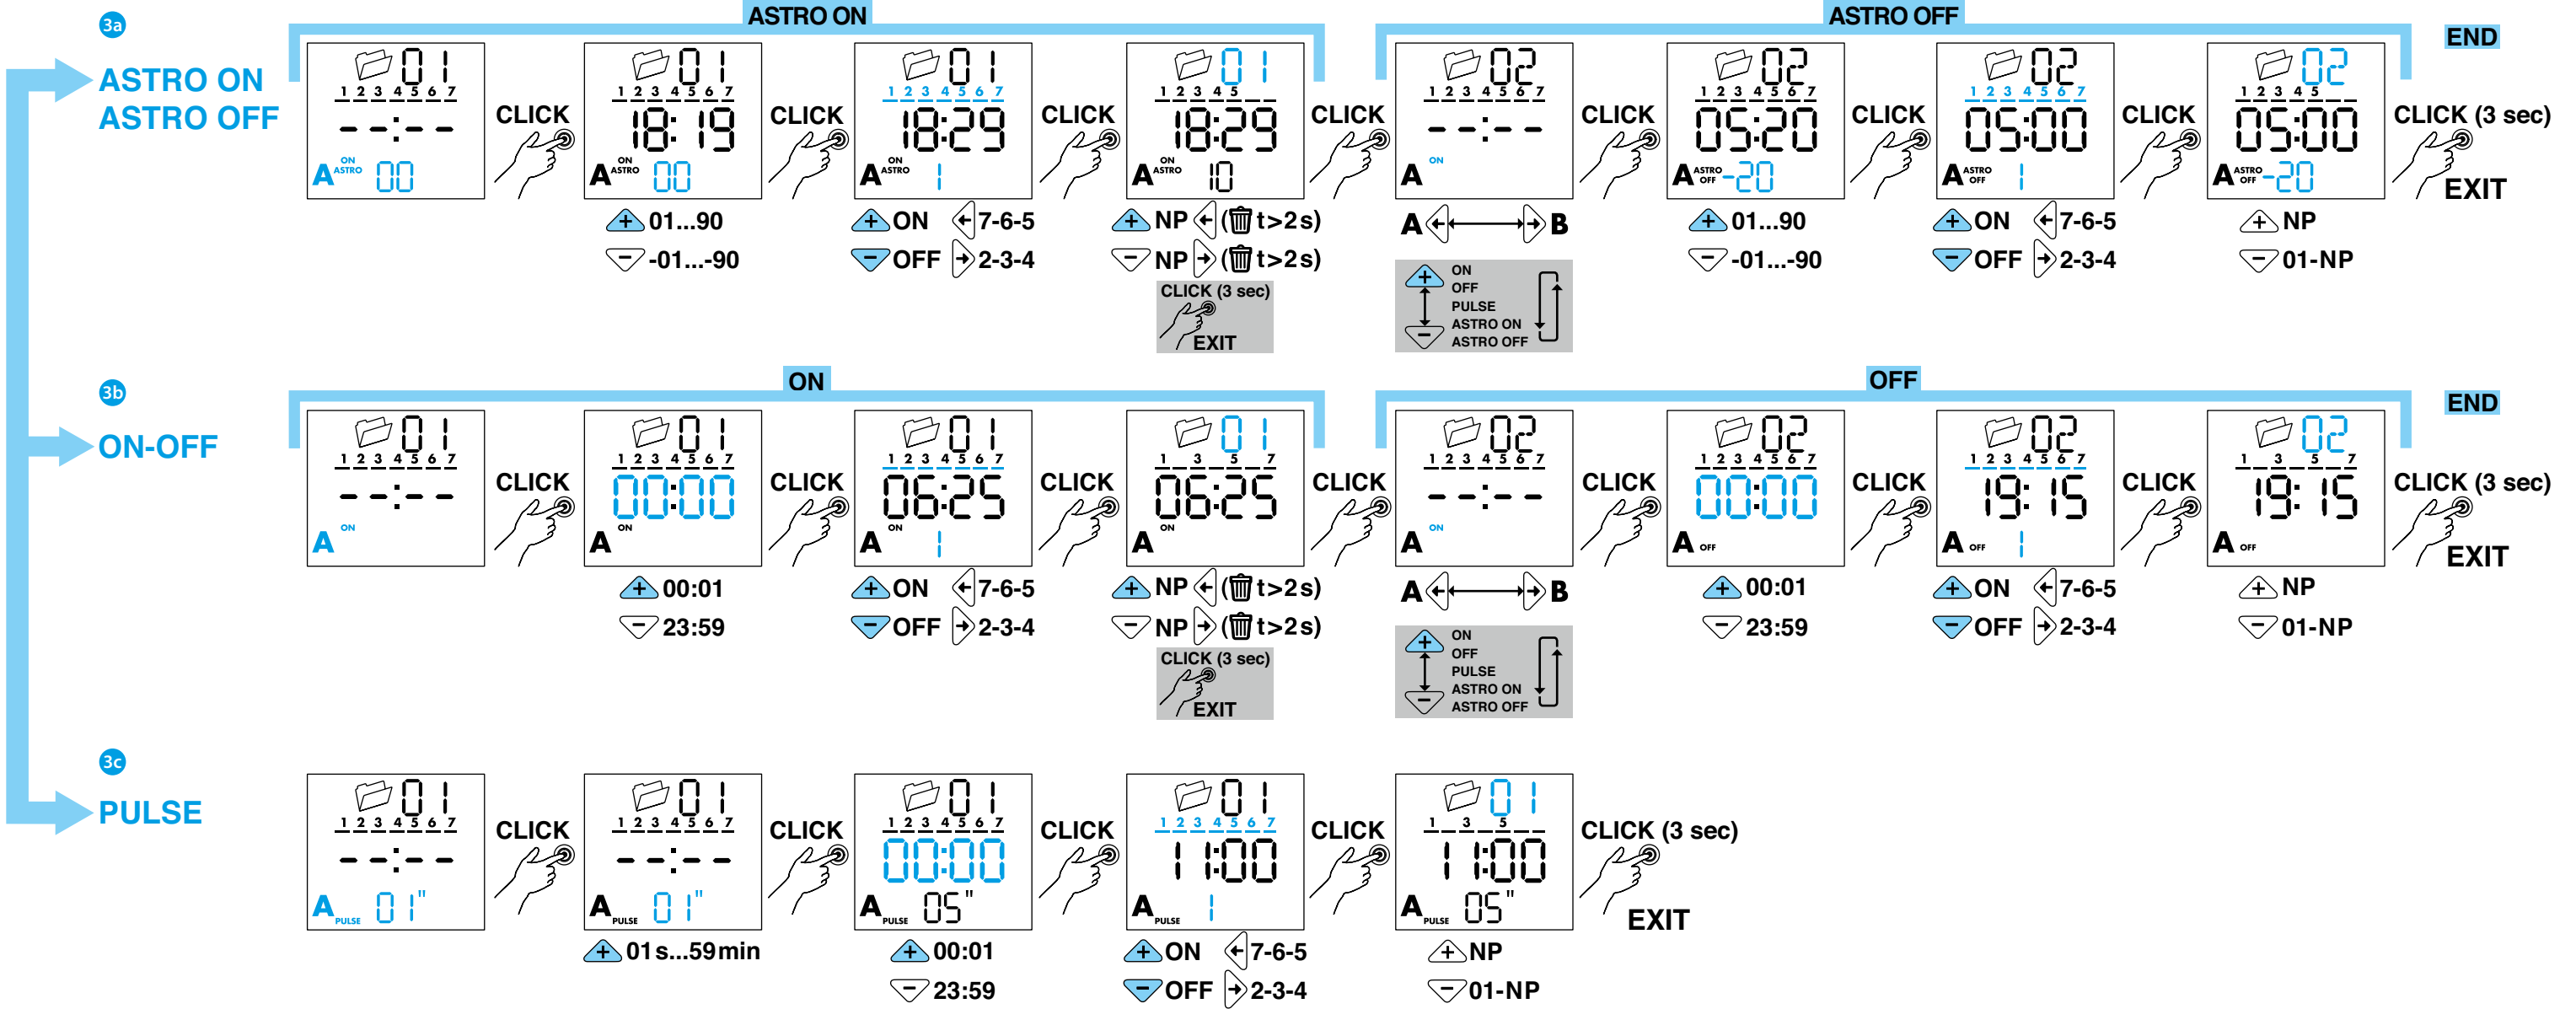

1. + NP (XX)
2. A ← → B

IT	NP: NUOVO PROGRAMMA
EN	NP: NEW PROGRAM
FR	NP: NOUVEAU PROGRAMME
DE	NP: NEUES PROGRAMM
NL	NP: NIEUW PROGRAMMA
PT	NP: NOVO PROGRAMA
ES	NP: PROGRAMA NUEVO
HU	NP: ÚJ PROGRAM
CS	NP: NOVÝ PROGRAM
PL	NP: NOWY PROGRAM
RO	NP: PROGRAM NOU
RU	NP: НОВАЯ ПРОГРАММА
EL	NP: ΝΕΟ ΠΡΟΓΡΑΜΜΑ
AR	NP: برنامج جديد

4. + ON
   - OFF
   PULSE
   ASTRO ON
   ASTRO OFF