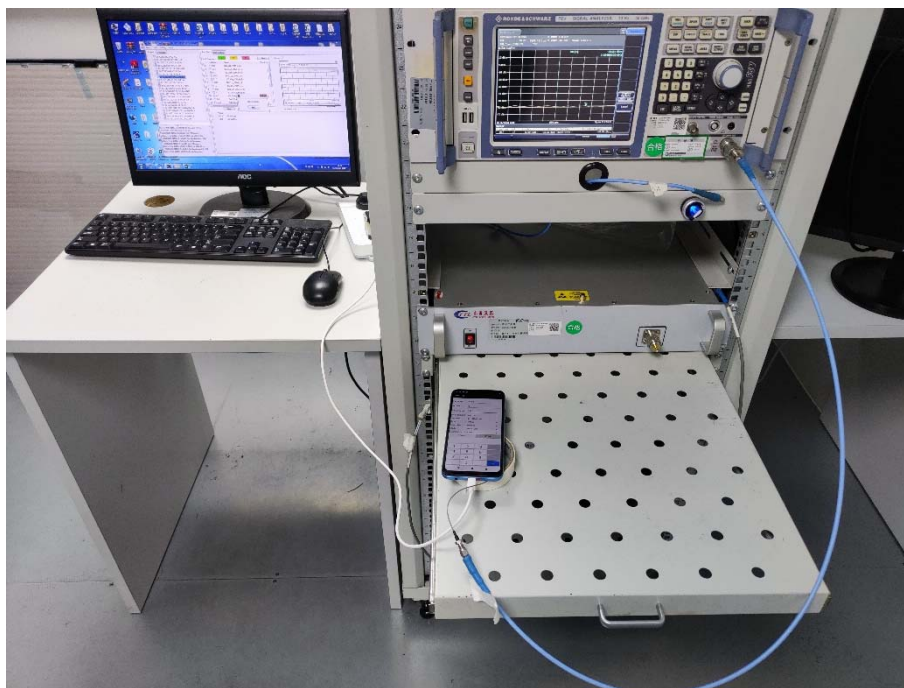

TEST SETUP PHOTOS

1 Radiated Test Photo

30MHz-1GHz-RF

Above 1GHz-RF

Close-up-RF

Below 30MHz-BT/WIFI

30MHz-1GHz-BT/WIFI

Close-up-BT/WIFI

Above 1GHz-BT/WIFI

Close-up-BT/WIFI

2 Conducted Test Photo

Conducted Test-RF

Conducted Test-BT3.0

Conducted Test-BLE

Conducted Test-WIFI

3 Conducted Emissions

Test Photo 1

Test Photo 2