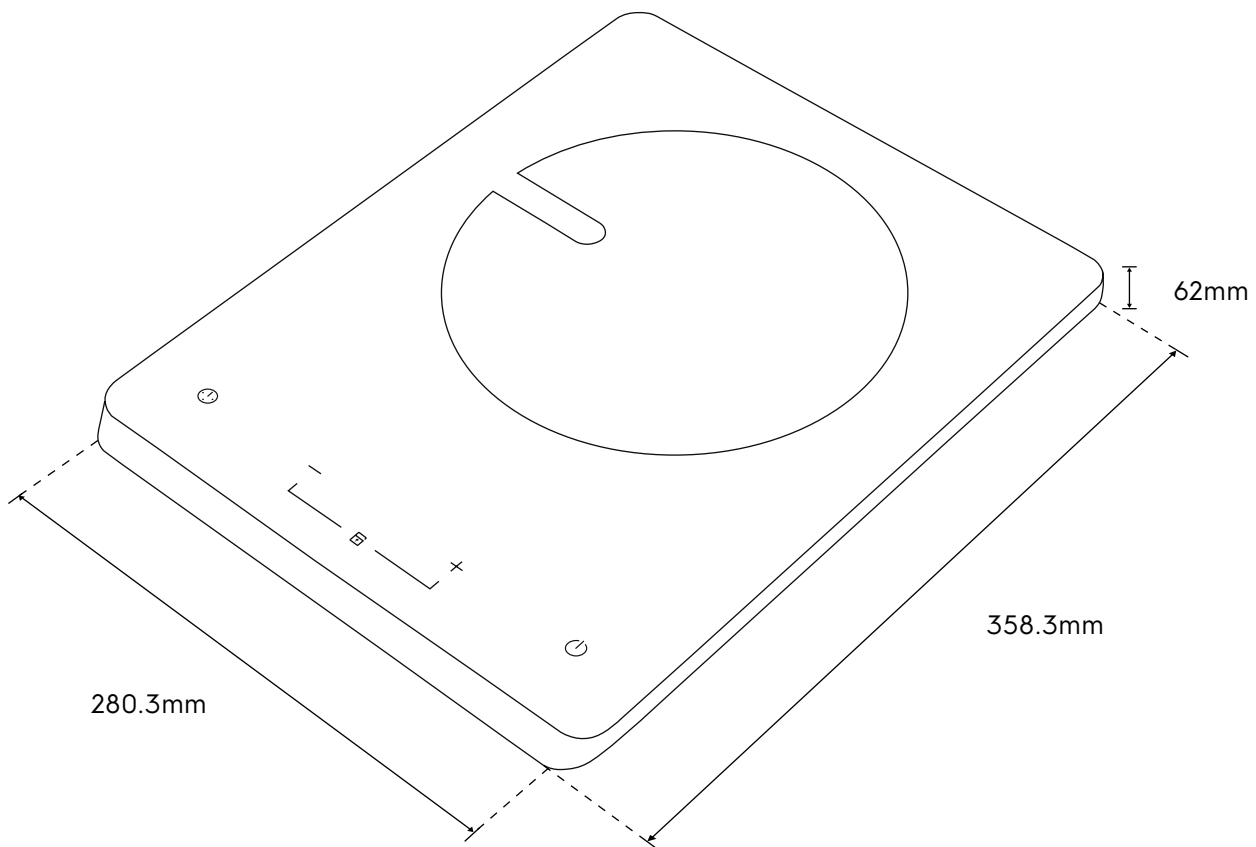

Dimension Guide

Freestanding Ceramic Hob

Model:
ETD29KC

Dimensions			
	width	height	depth
Product (mm)	280.3	62	358.3

Please note! Dimensions to be used as a guide only. All customers MUST refer to the user manual supplied with the product for detailed installation instructions.