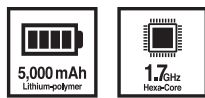

FEATURES & FUNCTIONS

ADVANCED IMMO & KEY PROGRAMMING

- Read PIN / CS (All Key Lost)
- Key Generation
- Key Learning / Remote Learning
- Backup / Restore IMMO Data
- IMMO ECU Reset / Adaptation, Refresh / Coding
- BENZ 3rd Generation IMMO Add Key, All Key Lost, Key Learning
- BMW FEM / BDC Key Learning and ECU Adaptation
- BMW CAS4/3/2 Key Learning
- VW / AUDI MQB Key Learning, 48 Transponder (96-bit) Add Key, All Key Lost, AG All Key Lost

XP400 KEY & CHIP PROGRAMMER

- Read/Write Transponder Data
- Read/Write MC9S12 Encryption Chip
- Read/Write IC Card
- Read/Write ECU / MCU / EEPROM Data
- Read/Write Mercedes Infrared Key
- Detect Remote Frequency

IM608

- Bi-Directional Control
- Diagnostic & Service Functions
- OE-Level Vehicle Coverage
- Advanced IMMO & Key Programming
- ECU Programming / Coding
- AutoSCAN / AutoVIN 2006+