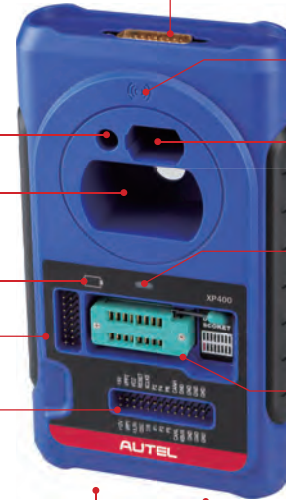

XP400

KEY & CHIP PROGRAMMER

UPGRADE YOUR IM508 TO INCLUDE EUROPEAN VEHICLE COVERAGE WITH THE XP400

Transponder Slot
Holds the transponder

Vehicle Key Slot
Holds the Vehicle Key

IC Card Induction Area
Read/Write IC Card Info

Cross Signal Pins
Holds the MCU Board, MCU Spare Cable or DIY Signal Interface

Type B USB Port
Provides Data Communication and 5V DC Power Supply

DC Port
12V DC Power Supply

Provides connection with Mercedes Benz infrared cable, vehicle key cable, ECU cable, MCU cable, MC9S12 cable.

Remote Control Transponder Induction Area

Mercedes Infrared Key Slot
Holds the Mercedes Infrared Key

Status LED
Indicate Current Operating Status

ZIF Socket, Zero Insertion Force Socket

Holds the MCU Board, MCU Spare cable, EEPROM Socket, EEPROM Clamp, and more