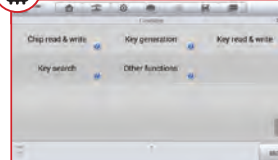

KEY PROGRAMMING